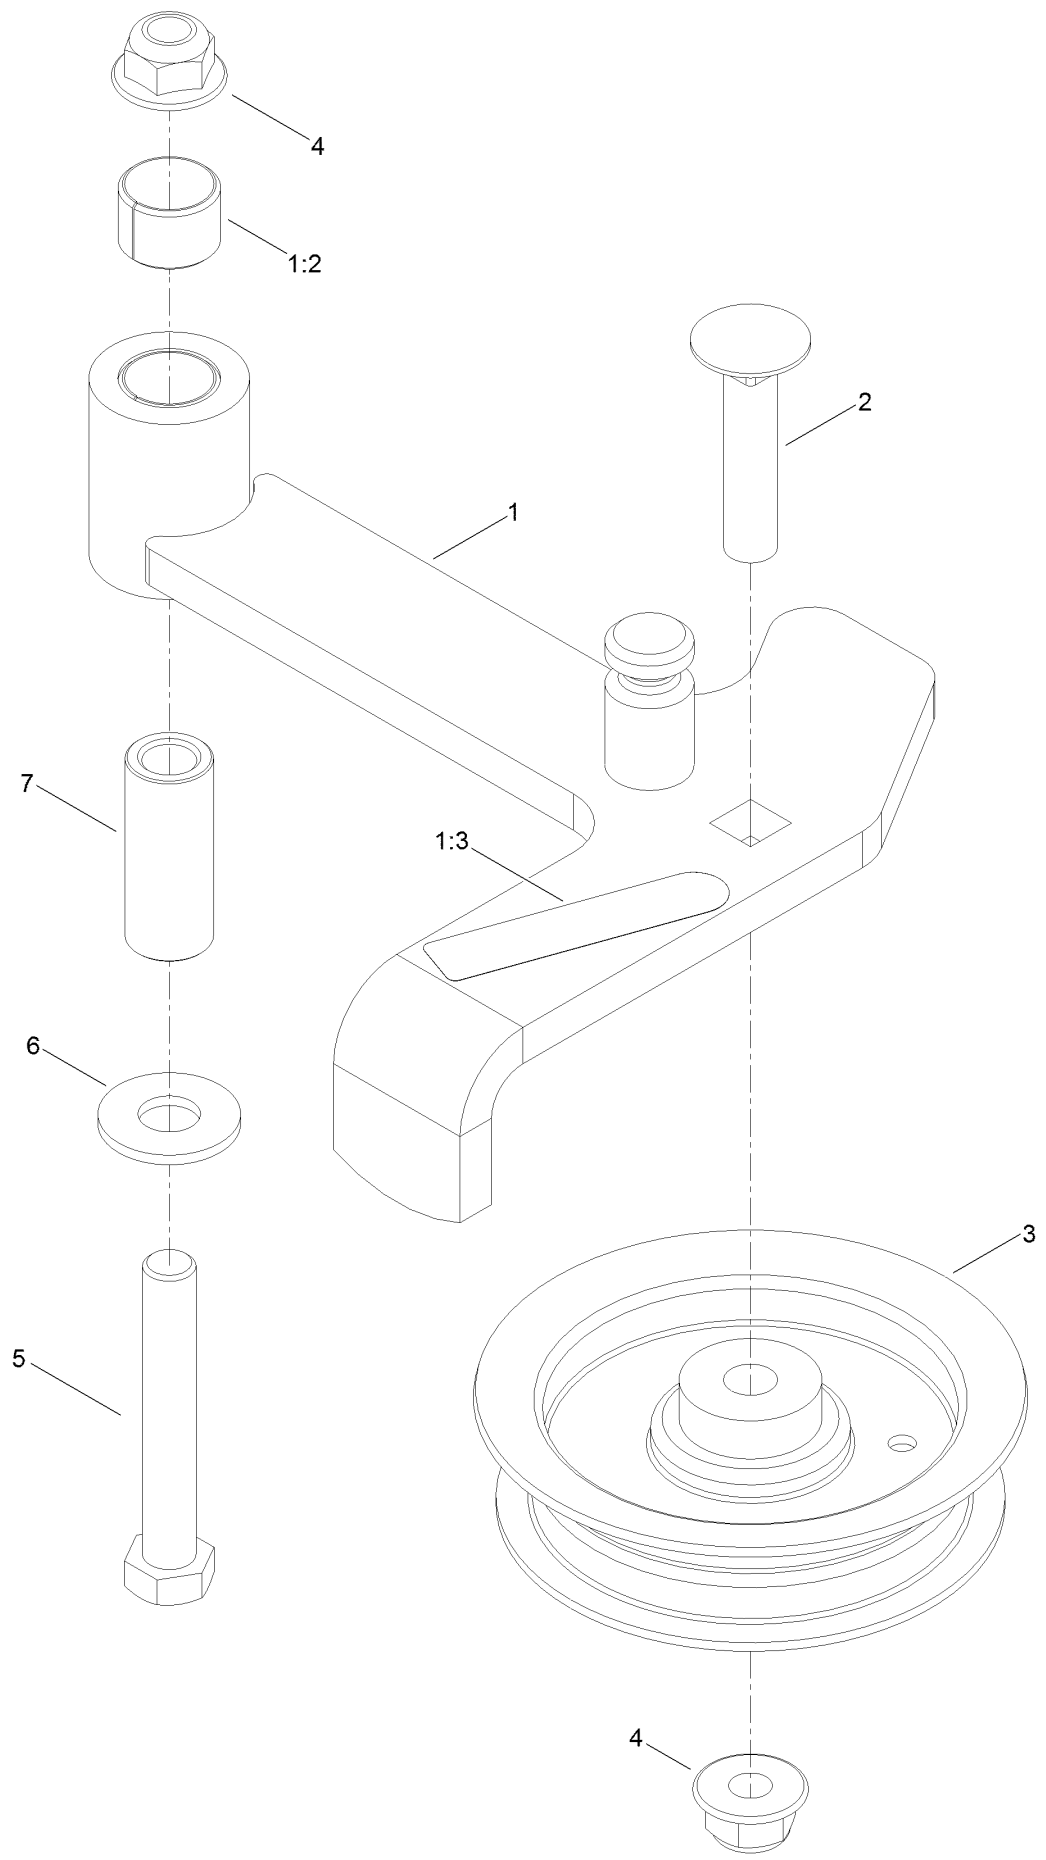

Idler Arm Assembly No. 117-8635

Idler Arm Assembly No. 117-8635 (continued)

<i>Ref.</i>	<i>Part Number</i>	<i>Qty.</i>	<i>Description</i>	<i>Ref.</i>	<i>Part Number</i>	<i>Qty.</i>	<i>Description</i>
1	117-8638	1	Idler Arm With Bushing ASM	4	104-8301	2	Nut-HF, NI
1:2	1-653600	2	Bushing	5	323-12	1	Screw-HH
1:3	126-4659	1	Decal-Warning	6	3256-4	1	Washer-Flat
2	3231-5	1	Screw-CARR	7	1-603044	1	Bushing
3	103-1103	1	Idler-Flat