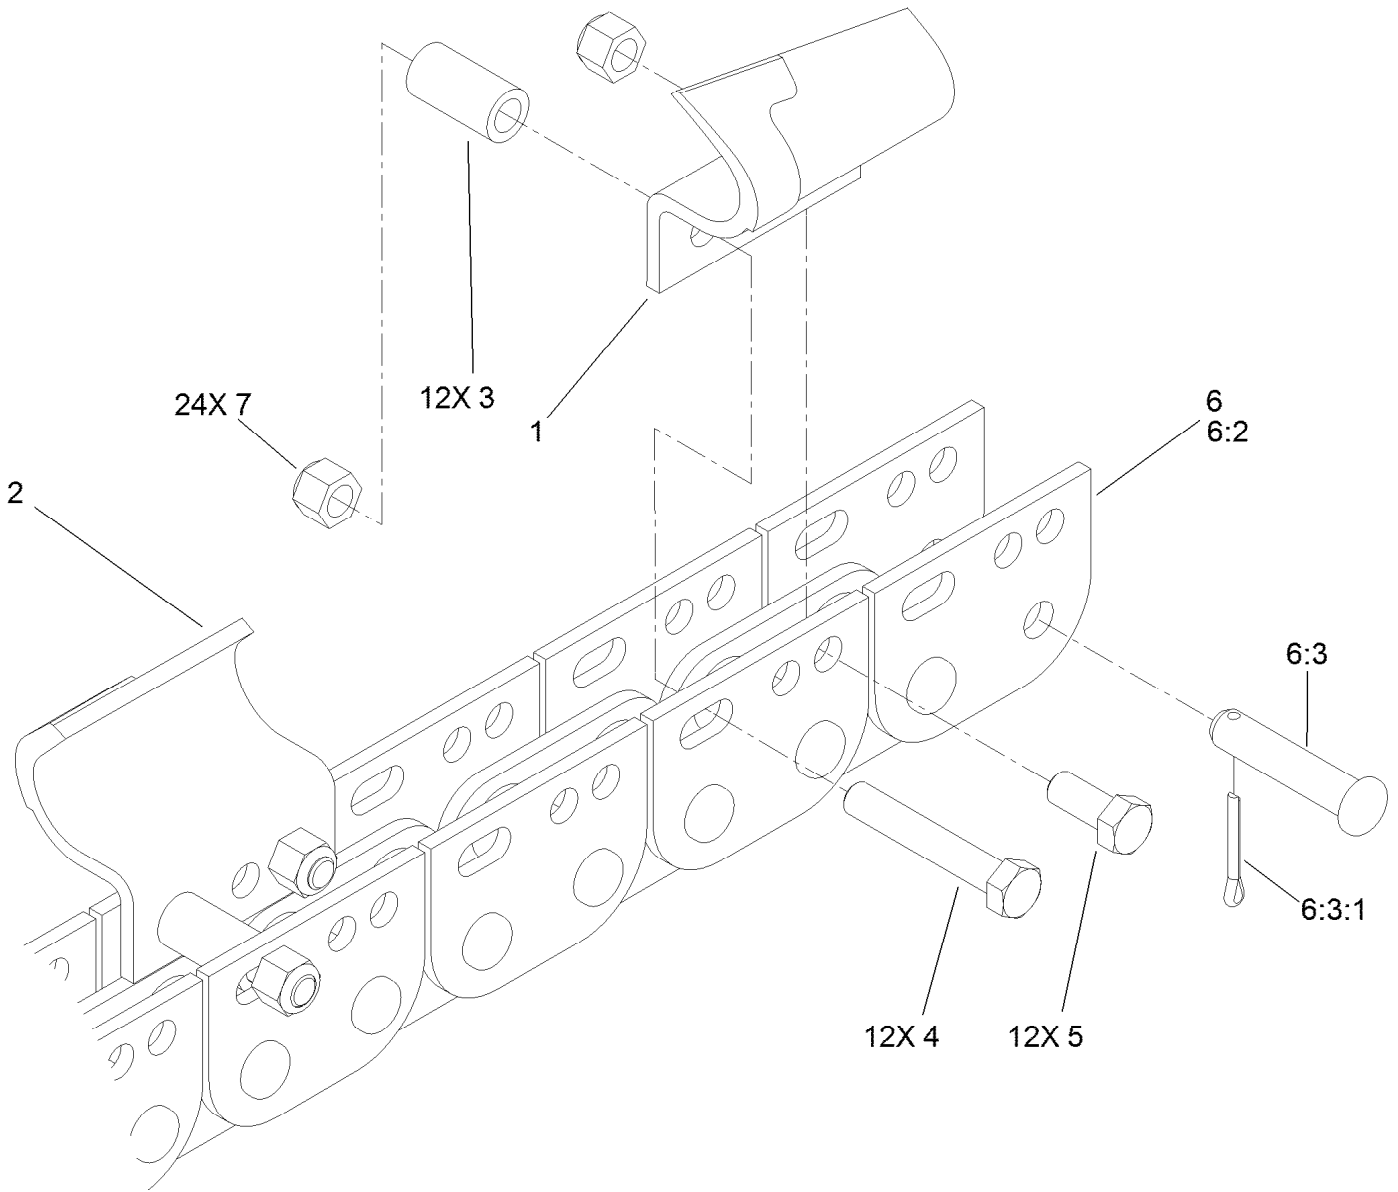

Count on it.

Parts Catalog

24in x 4in Soil Chain

Model No. 22480

24 Inch x 4 Inch Soil Chain Assembly

Ref.	Part Number	Qty.	Description
1	99-5924	6	Tooth-Soil, LH
2	99-5925	6	Tooth-Soil, RH
3	99-5926	12	Spacer-Tube
4	104-5936	12	Screw-HH
5	104-5939	12	Screw-HH
6	104-5848	1	Chain-Bare, 24 Station
6:2	115-4039	1	Link Repair Kit
6:3	121-4453	2	Pin-Connecting (61Mm)
6:3:1	3272-11	1	Pin-Cotter
7	AU232-4616	24	Nut-Hex