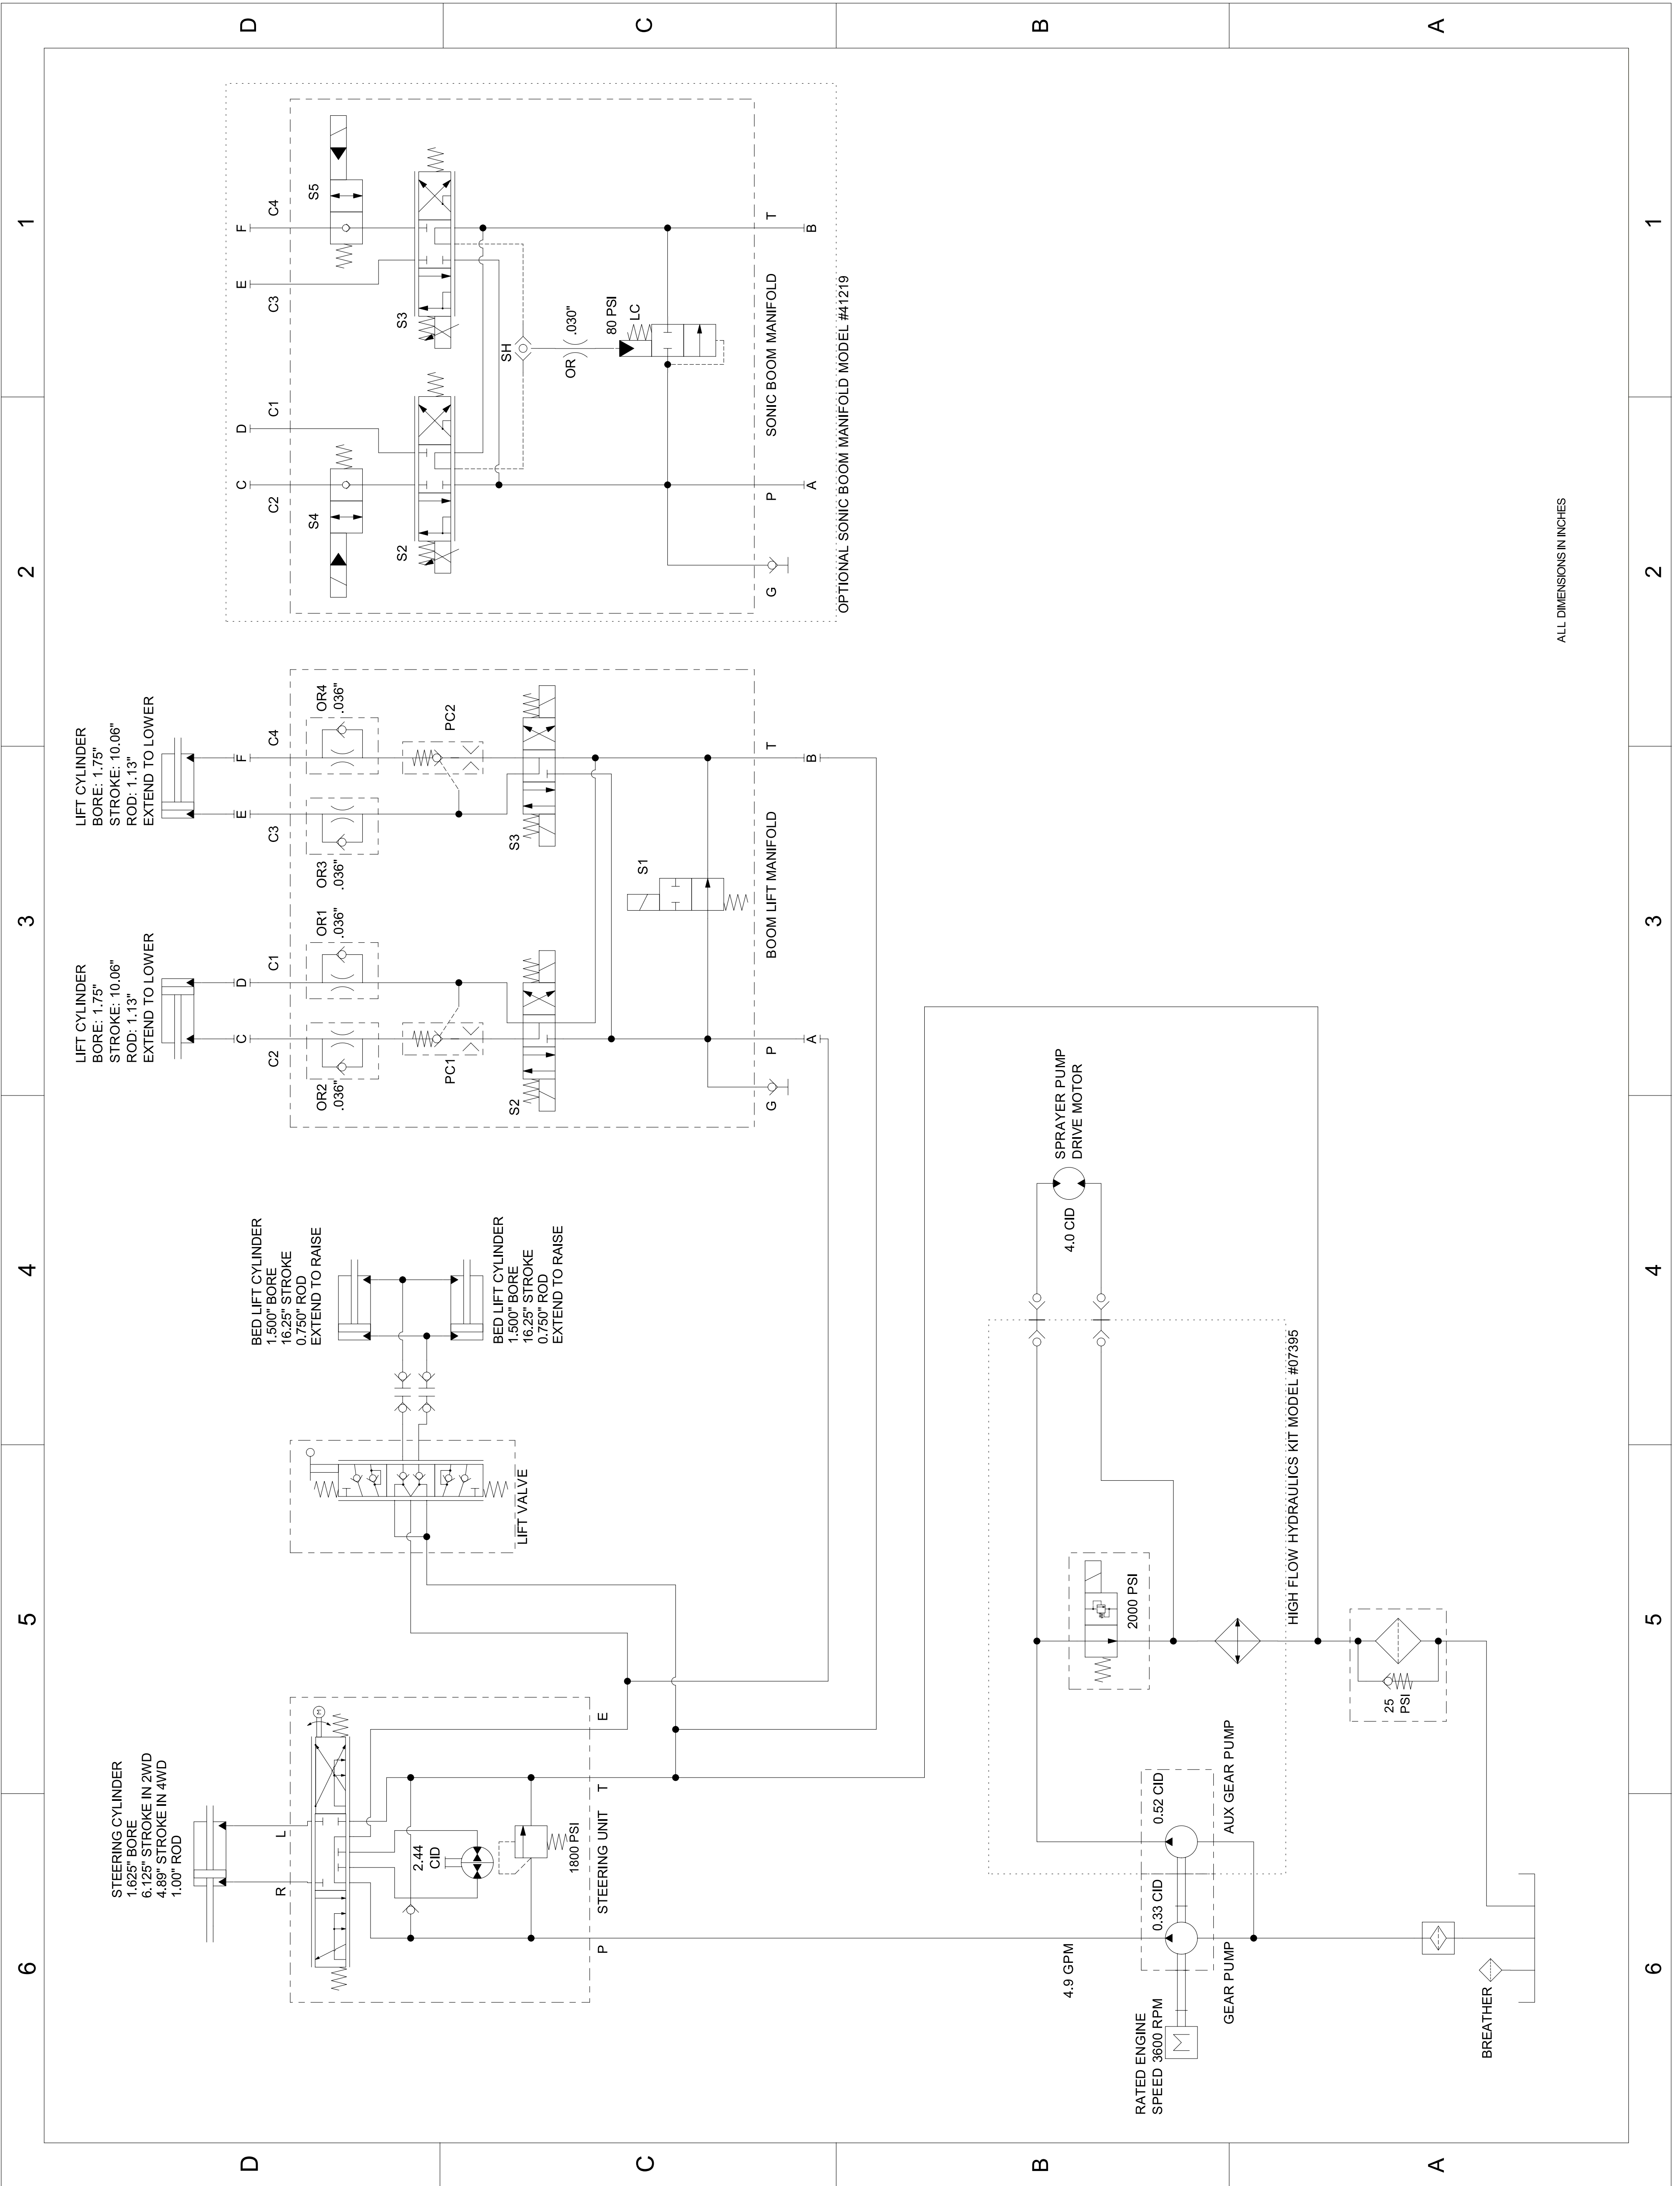

Multi Pro® WM Turf Sprayer  
Model No. 41240—Serial No. 31500001 and Up

Model No. 41240  
137-4208 Rev A  
1 of 2  
Automatic Transaxle

ALL DIMENSIONS IN INCHES

ALL DIMENSIONS IN INCHES