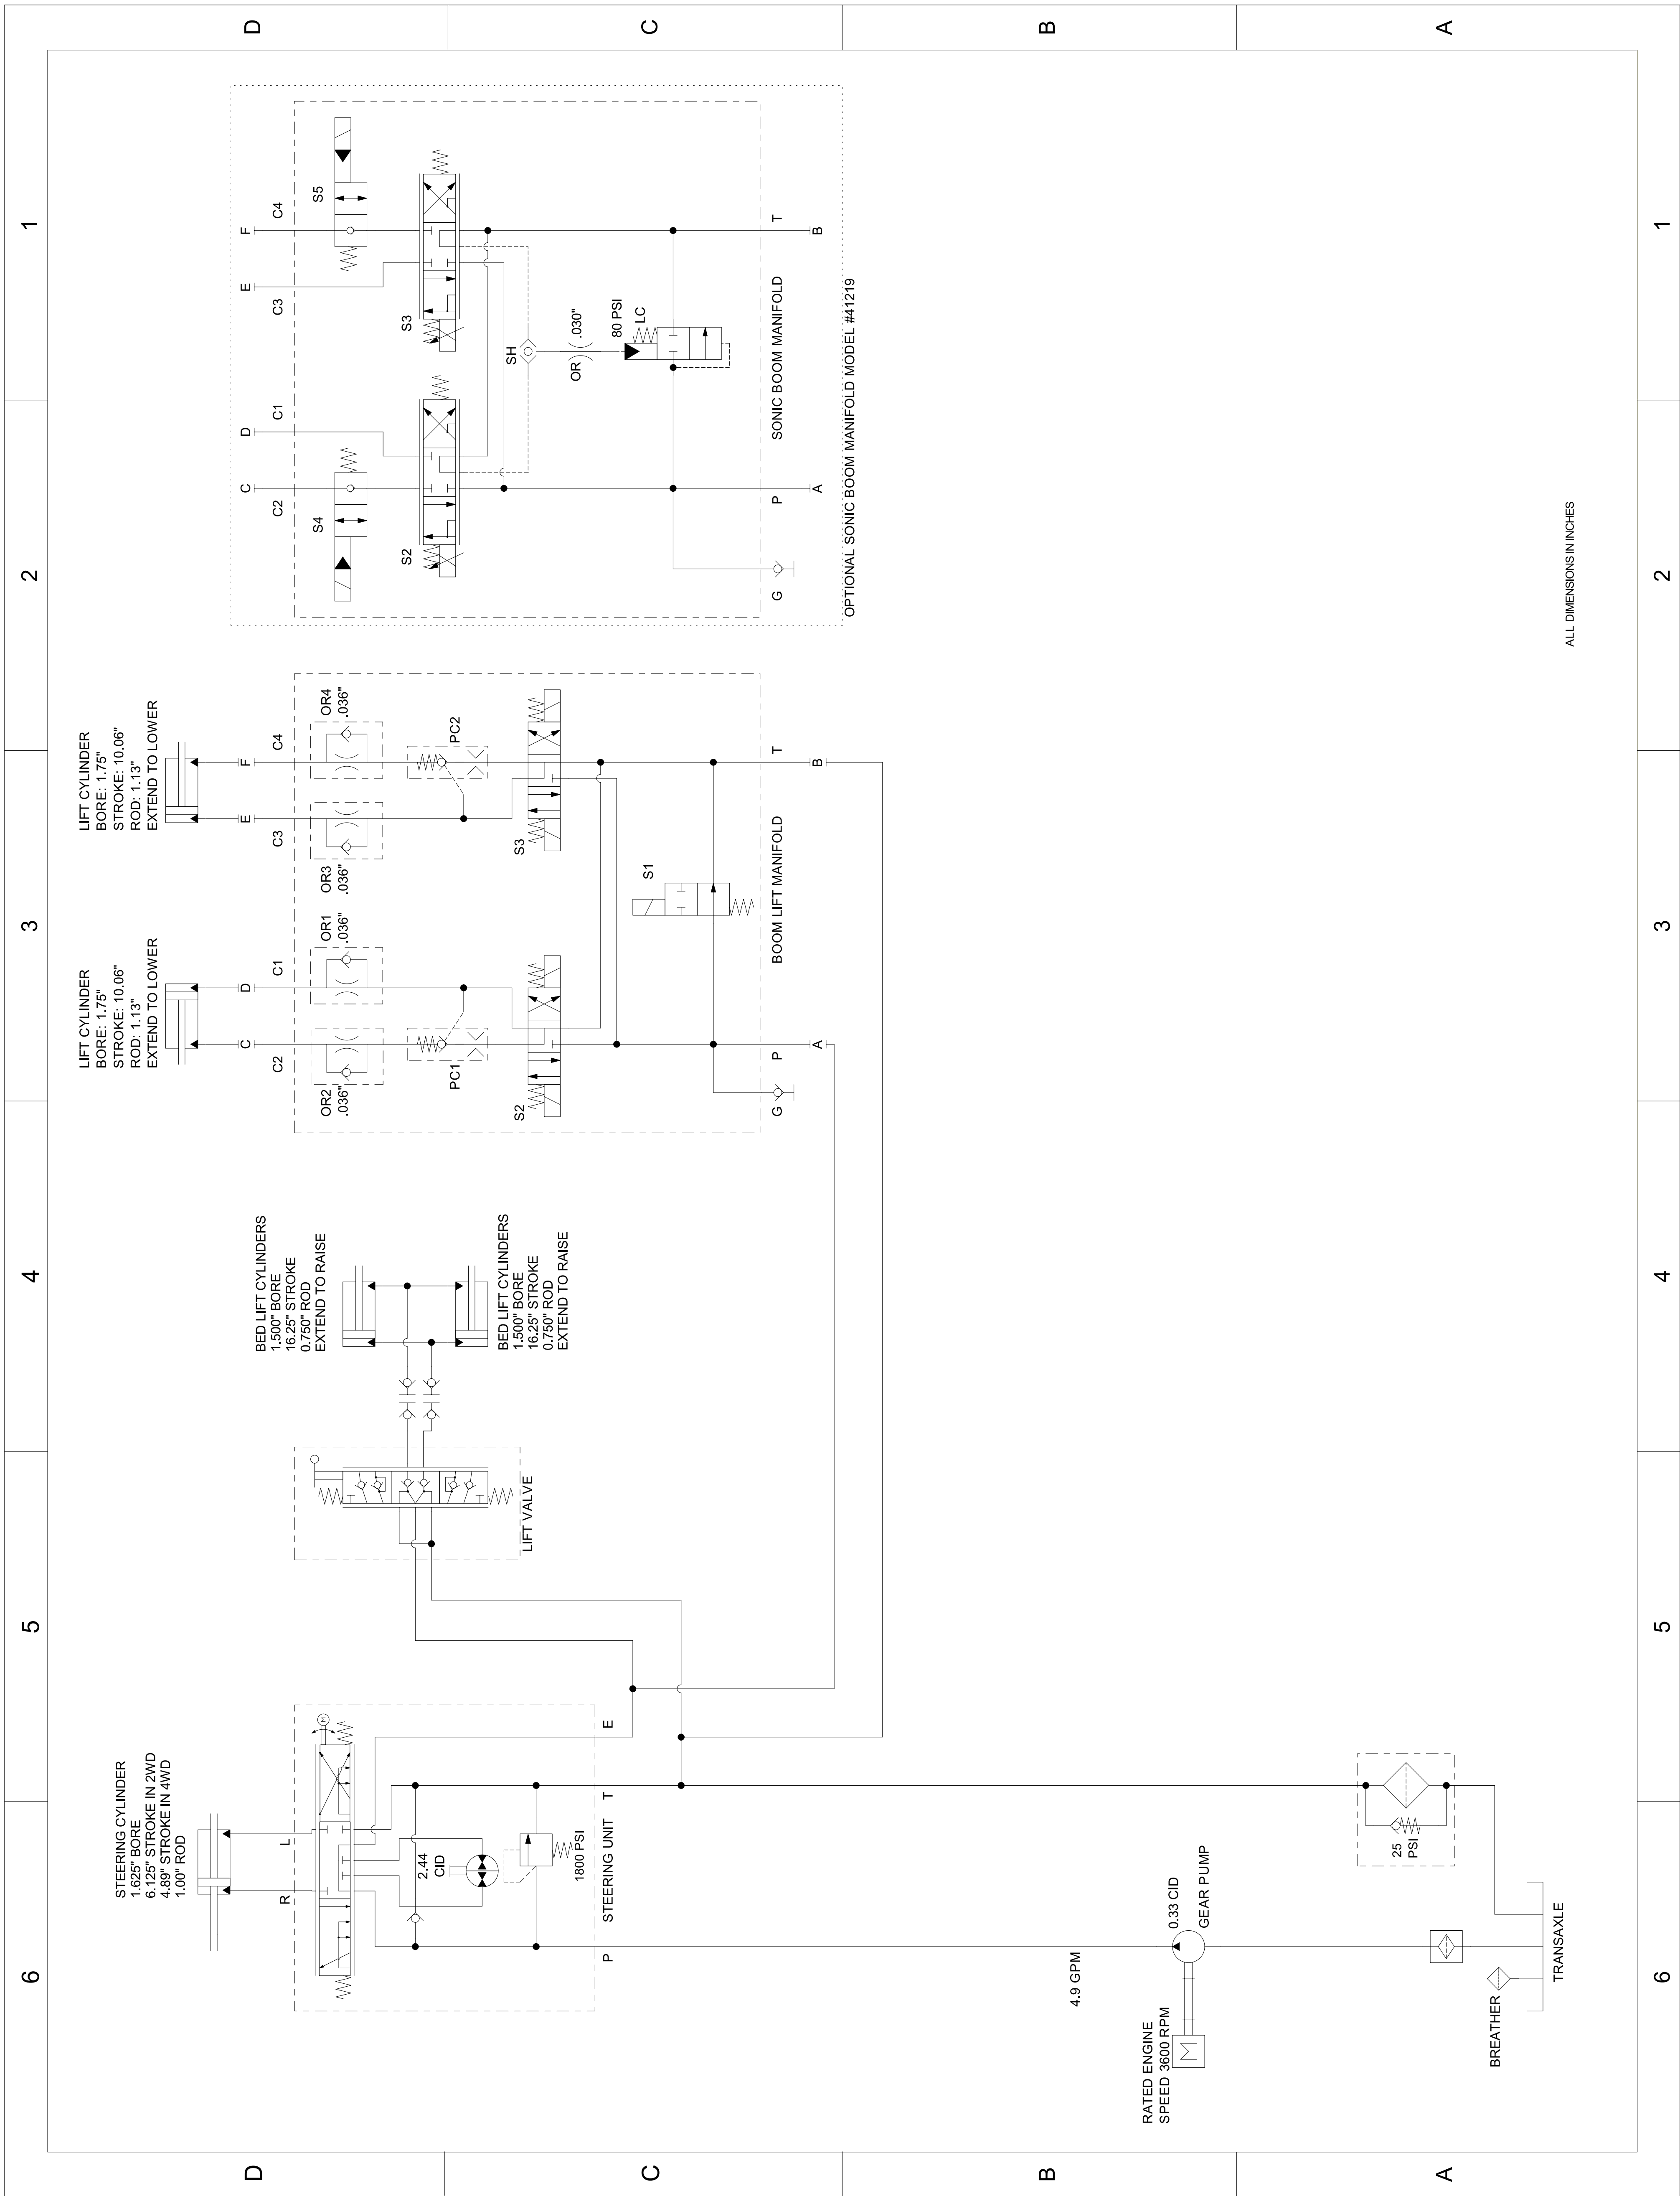

Multi Pro® WM Turf Sprayer  
Model No. 41240—Serial No. 31500001 and Up

Model No. 41240  
137-4208 Rev A  
1 of 2  
Automatic Transaxle

ALL DIMENSIONS IN INCHES

ALL DIMENSIONS IN INCHES