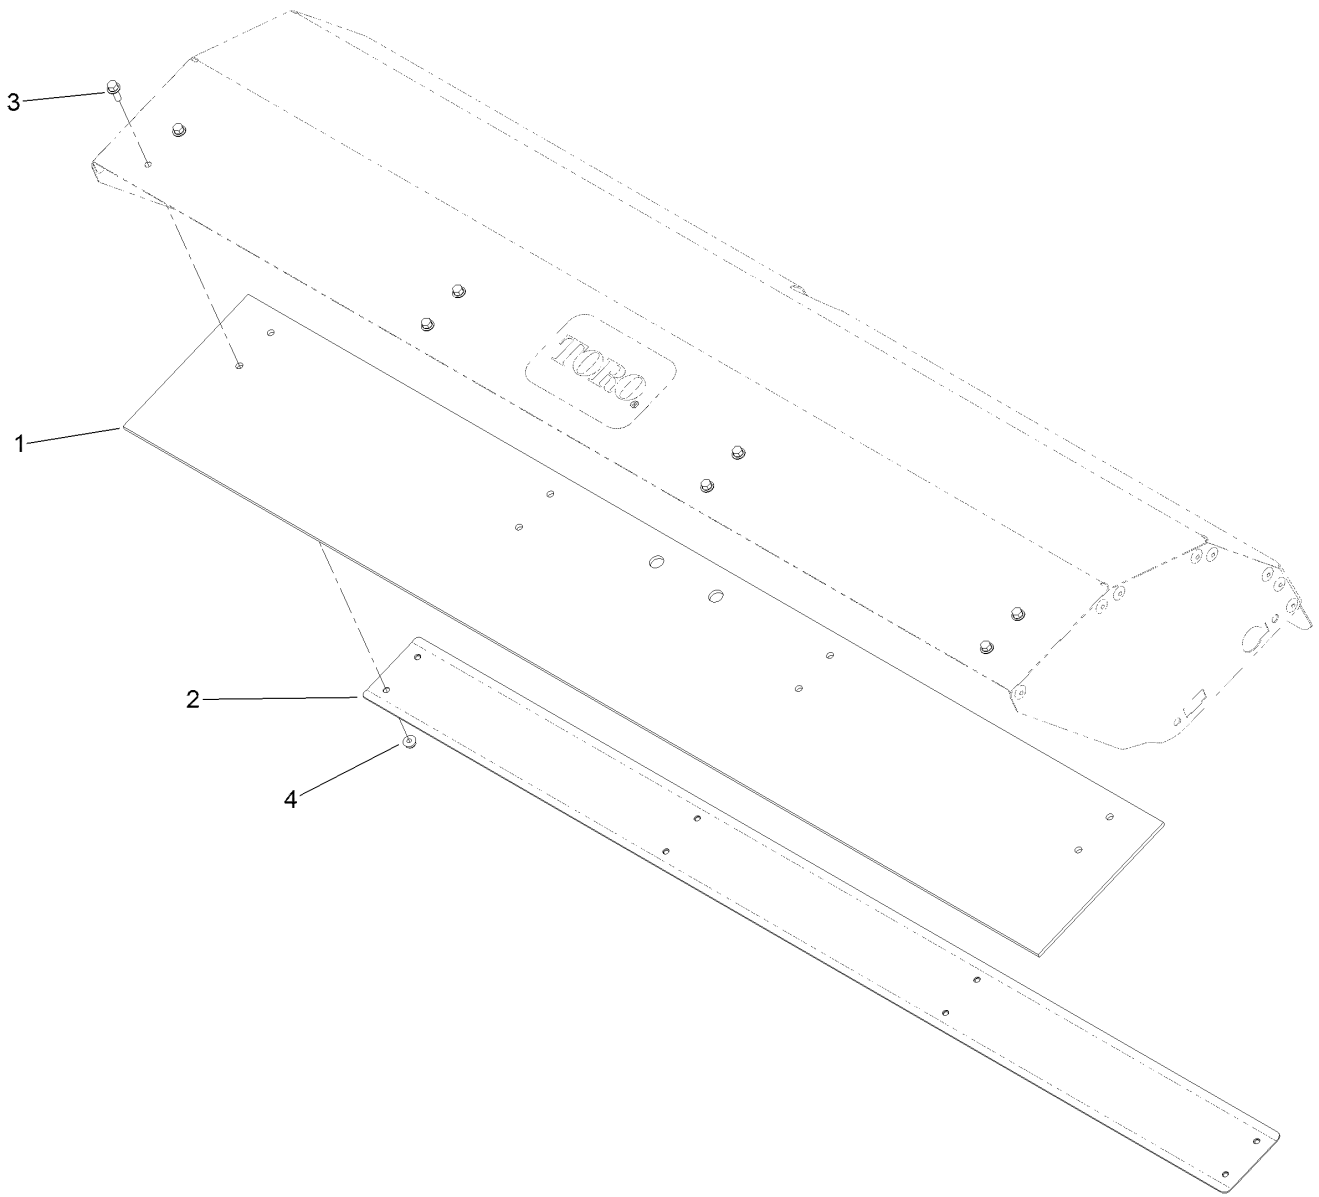

Count on it.

Parts Catalog

Rubber Flap Kit

GrandStand® Multi Force Mower Broom

Model No. 137-3920

Rubber Flap Assembly No. 137-3920

<i>Ref.</i>	<i>Part Number</i>	<i>Qty.</i>	<i>Description</i>
1	133-5349	1	Flap-Upper
2	133-5348-03	1	Flap-Lower
3	3234-4	8	Screw-HHF
4	104-7201	8	Nut-HF