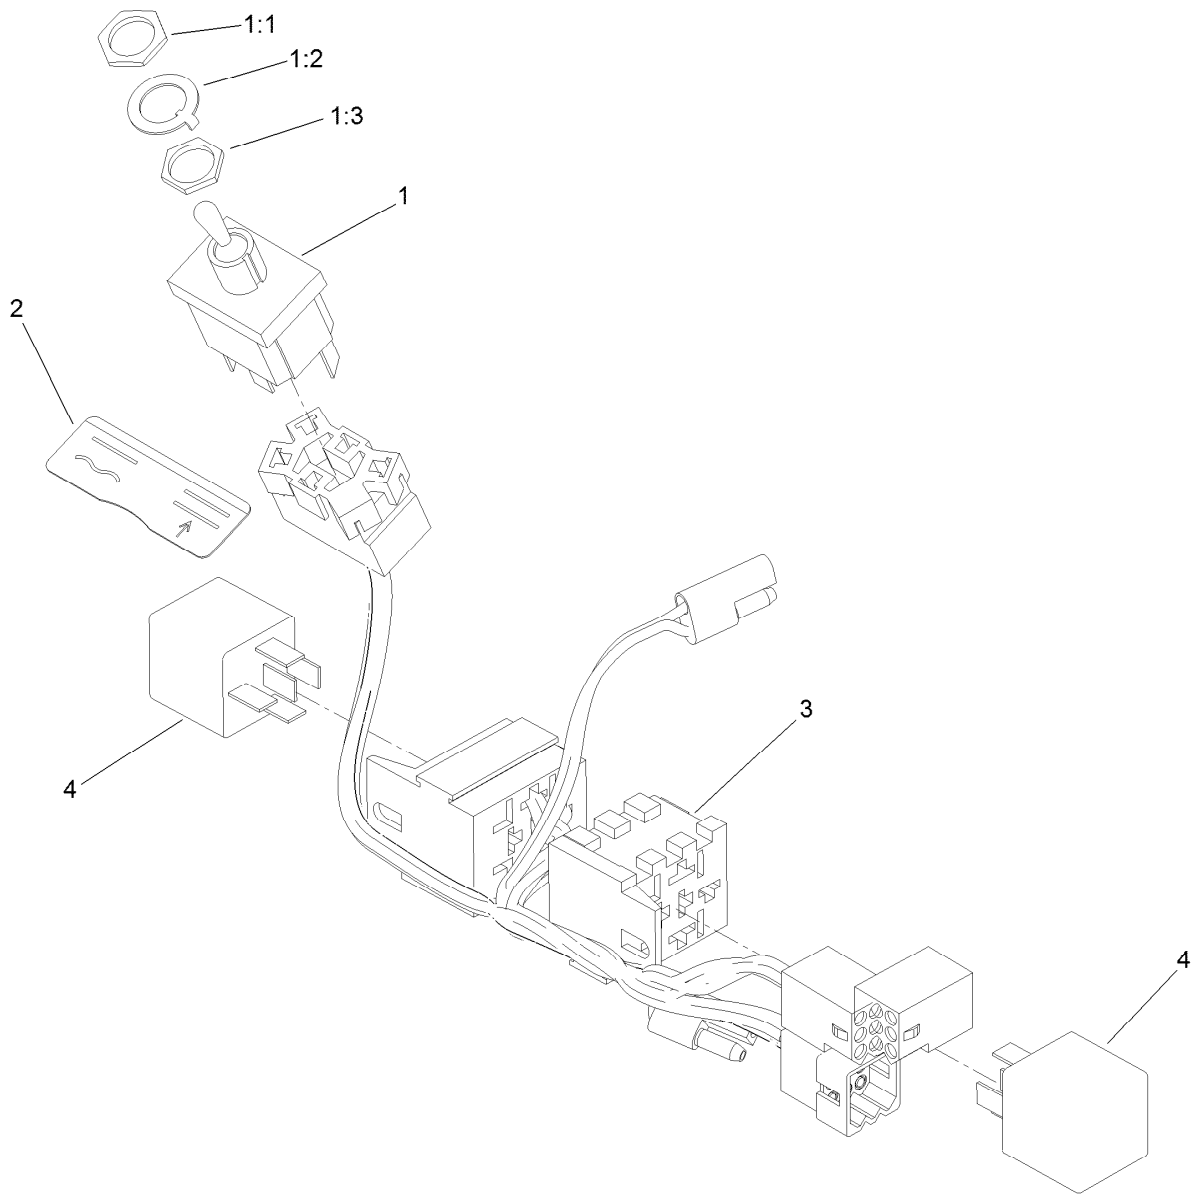

Count on it.

Parts Catalog

Float Kit

GrandStand® Multi Force Mower or Snow Machine

Model No. 136-8350

Float Kit Assembly No. 136-8350

<i>Ref.</i>	<i>Part Number</i>	<i>Qty.</i>	<i>Description</i>
1	92-9811	1	Switch-Toggle, Sealed
1:1	105805	1	Nut-Hex, Special
1:2	102950	1	Tab-Washer
1:3	218-498	1	Nut-Lock
2	136-5708	1	Decal-Attachment, Float
3	136-8316	1	Harness-Wire, Float Kit
4	1-643275	2	Relay