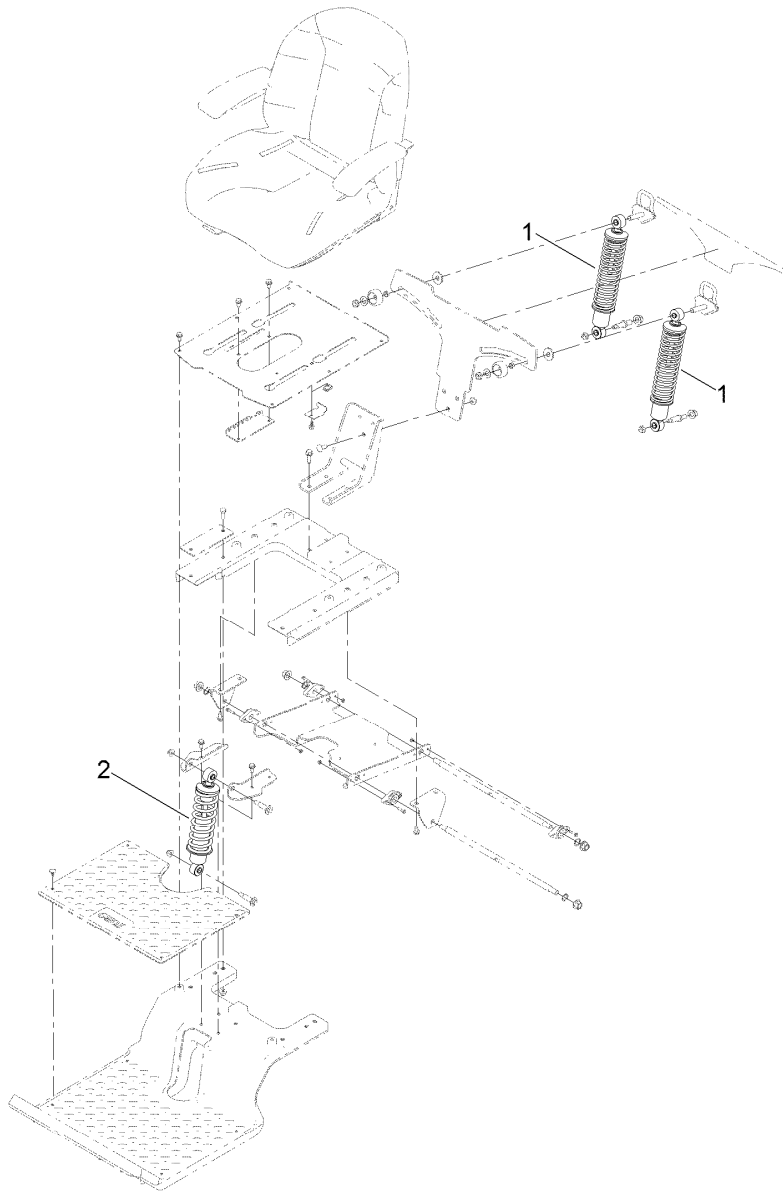

**Count on it.**

**Parts Catalog**

**HD Shock and Spring Kit**  
**TimeCutter® HD Riding Mower**

Model No. 137-2042

## Shock and Spring Kit Assembly No. 137-2042

<i>Ref.</i>	<i>Part Number</i>	<i>Qty.</i>	<i>Description</i>
1	136-9192	2	HD Shock/Spring ASM
2	136-9193	1	HD Shock/Spring ASM