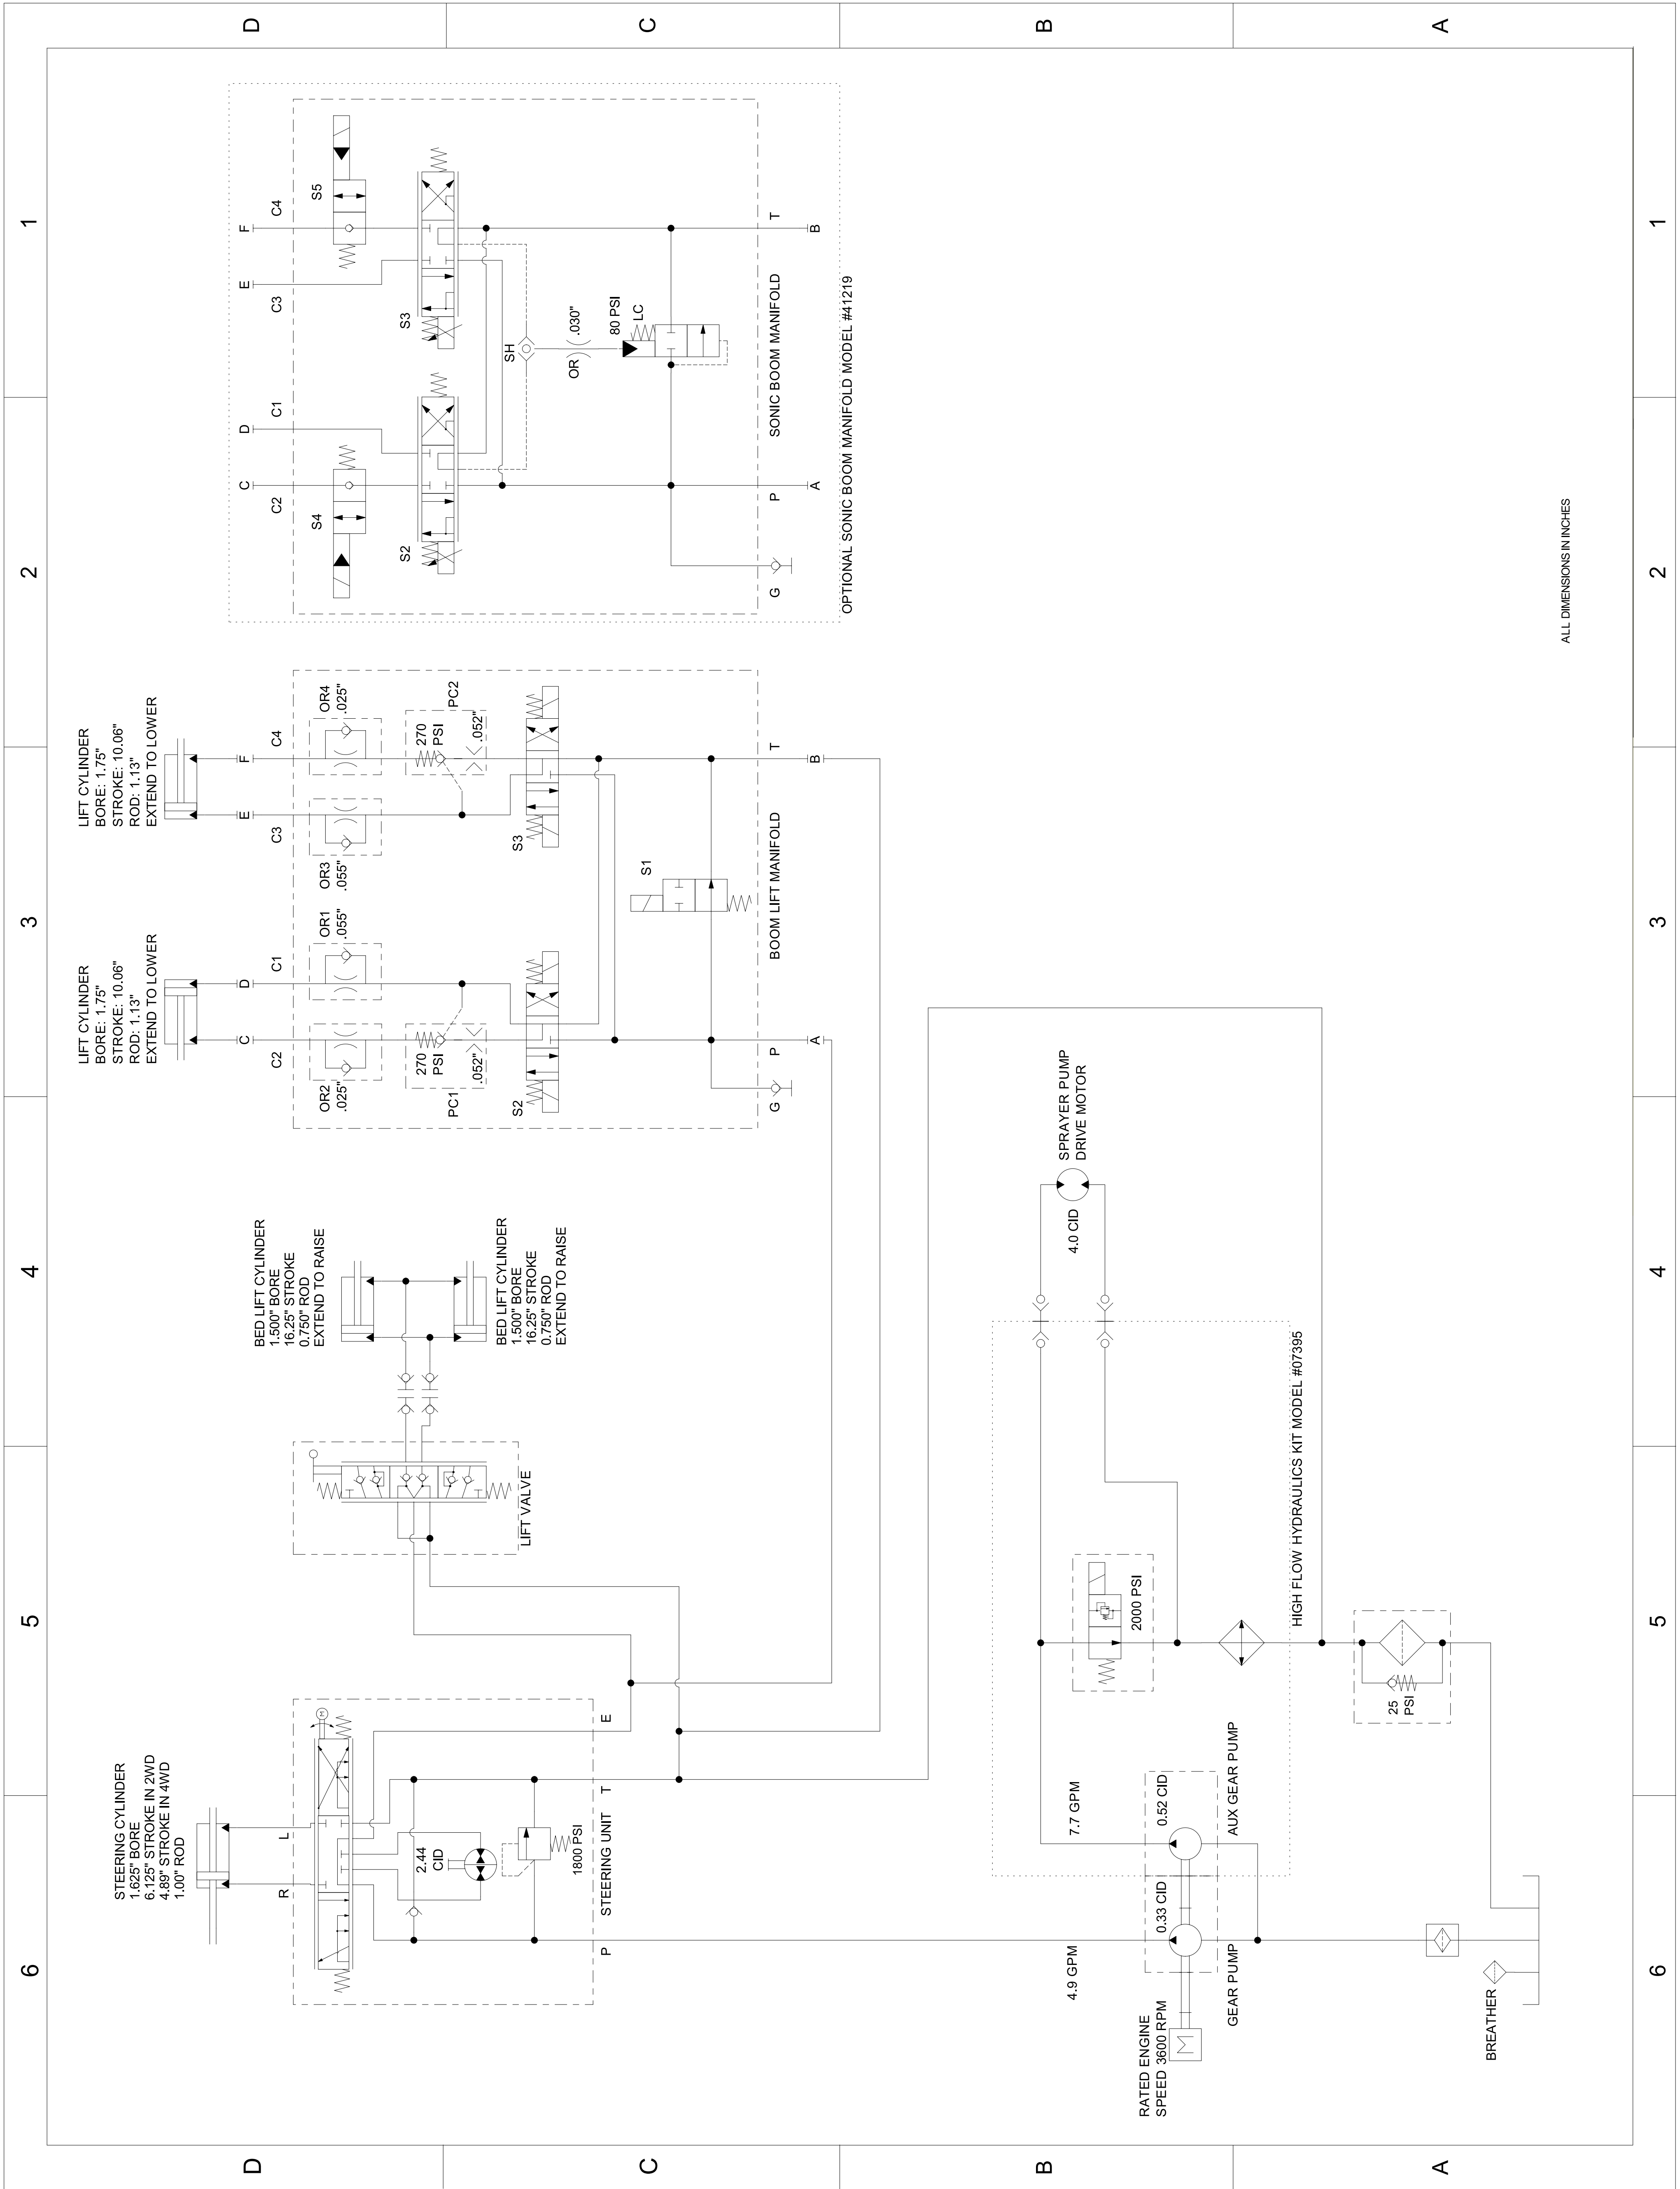

Model No. 41240
 137-4156 Rev A
 1 of 2
 Automatic Transaxle

ALL DIMENSIONS IN INCHES