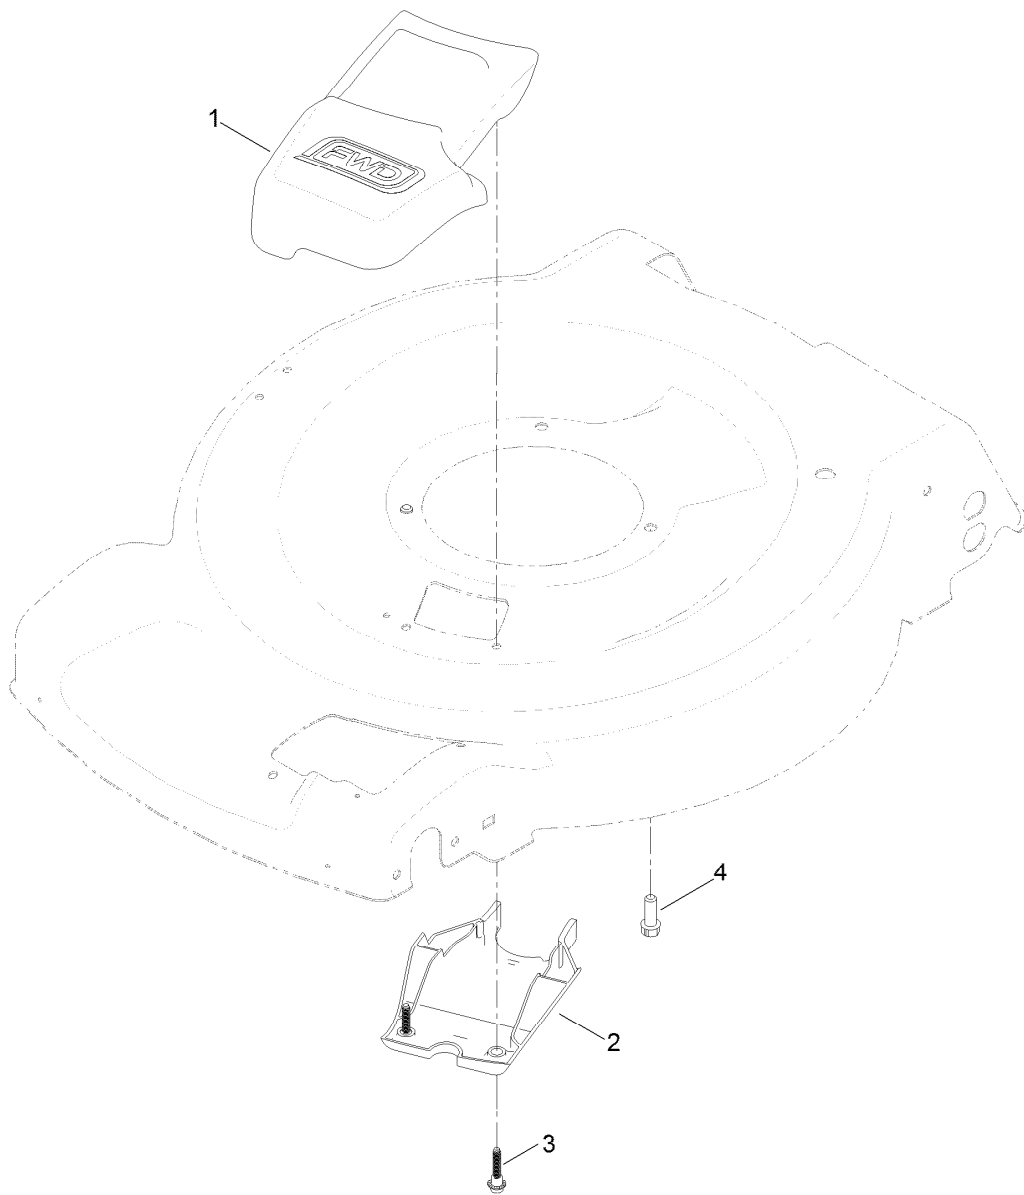

Count on it.

Parts Catalog

Belt Cover Kit
FWD Recycler® Lawn Mower

Model No. 136-9125

Belt Cover Assembly No. 136-9125

<i>Ref.</i>	<i>Part Number</i>	<i>Qty.</i>	<i>Description</i>
1	136-5907	1	Cover-Belt, Fwd
2	136-5851	1	Cover-Belt, Front Lower
3	131-0837	2	Screw-Shoulder, HHF
4	95-1726	2	Screw-Taptite