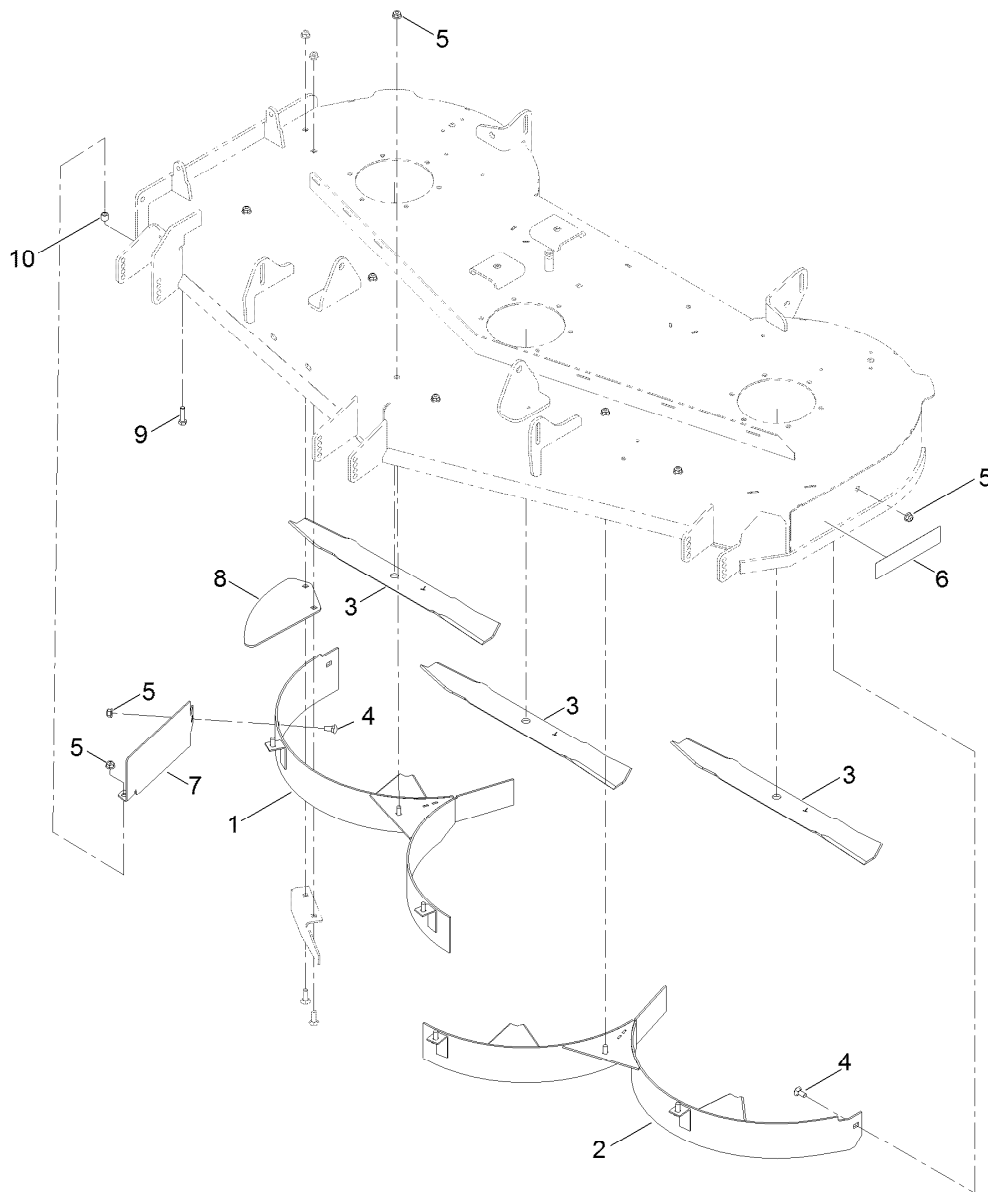

Count on it.

Parts Catalog

60in Recycler® Kit
TimeCutter® HD Riding Mower

Model No. 136-7490

60in Recycler Kit Assembly No. 136-7490

<i>Ref.</i>	<i>Part Number</i>	<i>Qty.</i>	<i>Description</i>
1	133-4408-03	1	Baffle-RH
2	133-4409-03	1	Baffle-LH
3	115-5002-03	3	Blade-Mulch, 20.50 Inch
4	3230-1	3	Bolt-CARR
5	104-8300	10	Nut-HF, NI
6	117-5383	1	Decal-Recycler, 60 Inch
7	133-4412-03	1	Guard-Baffle
8	119-3456-03	1	Plate-Filler
9	322-6	1	Screw-HH
10	1-603903	1	Spacer