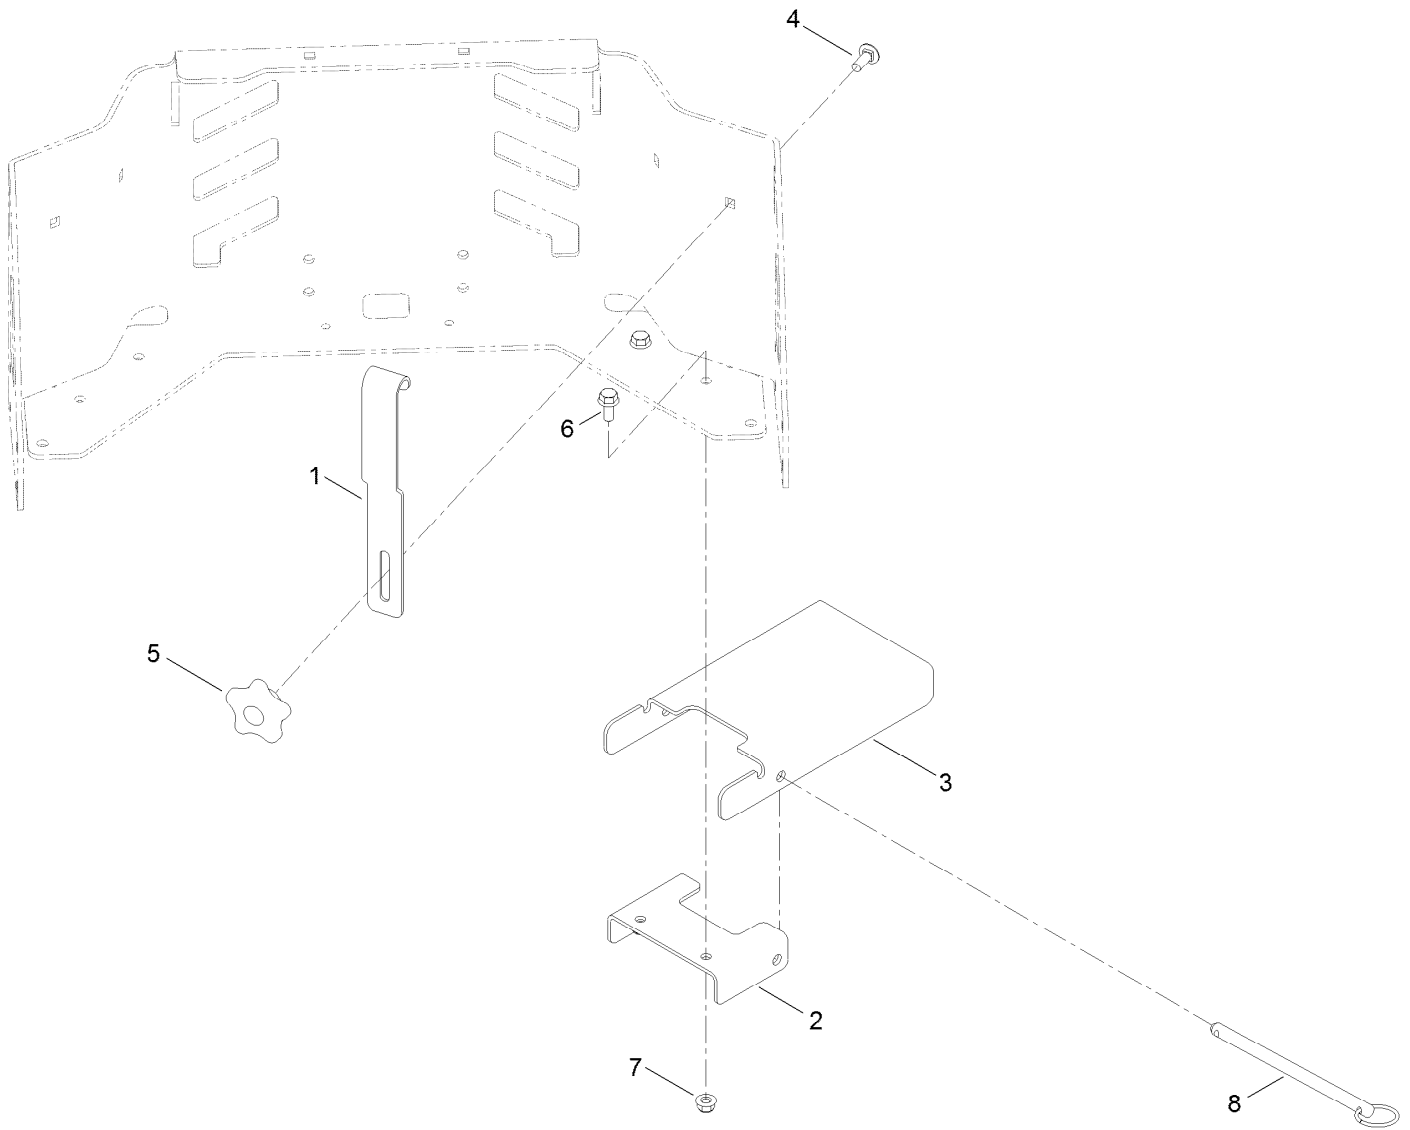

**Count on it.**

**Parts Catalog**

**Bucket Mount Kit**  
**TimeCutter® HD Riding Mower**

Model No. 136-7494

## Bucket Mount Kit Assembly No. 136-7494

<i>Ref.</i>	<i>Part Number</i>	<i>Qty.</i>	<i>Description</i>
1	136-4167-03	1	Keeper-Bucket
2	136-7507-03	1	Bracket
3	136-7508-03	1	Plate
4	3230-10	1	Bolt-CARR
5	106-4161	1	Knob-Handle
6	3234-47	2	Screw-HHF
7	104-8300	2	Nut-HF, NI
8	99-0261	1	Pin - Locking