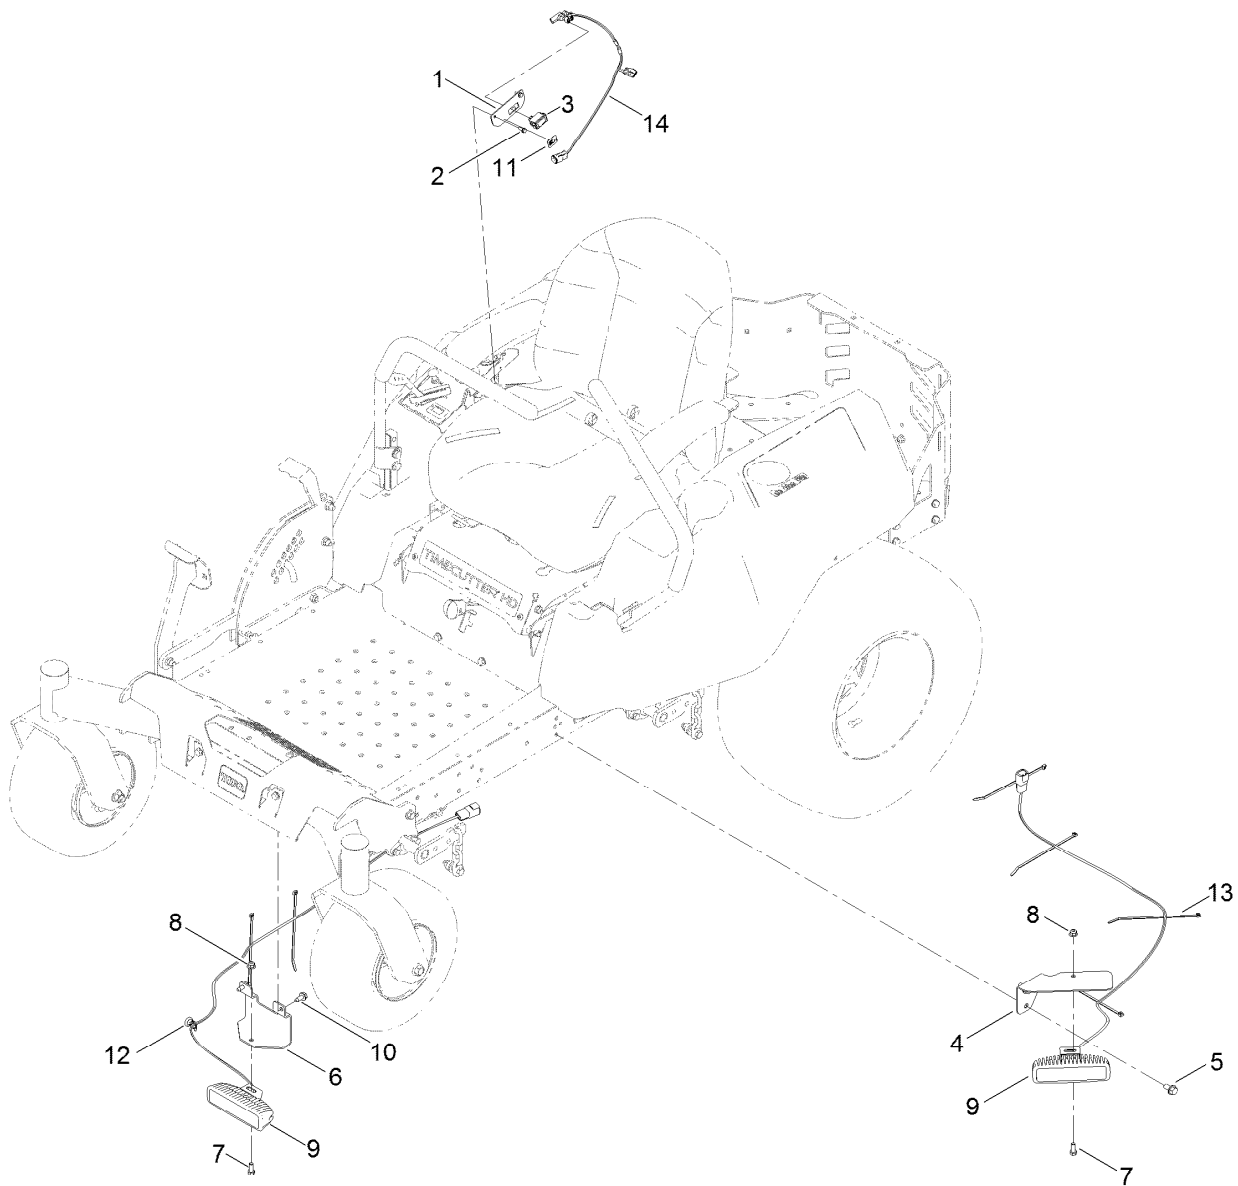

Count on it.

Parts Catalog

Light Kit
TimeCutter® HD Riding Mower

Model No. 136-7493

Light Kit Assembly No. 136-7493

Ref.	Part Number	Qty.	Description
1	136-9181-03	1	Bracket-Switch, Light
2	32144-1	2	Screw-Taptite
3	92-8875	1	Switch-Rocker
4	136-9180-03	1	Bracket-Light, Side
5	110-9380	2	Screw-HWH
6	136-9179-03	1	Bracket-Light
7	322-3	2	Screw-HH
8	104-8300	2	Nut-HF, NI
9	126-7839	2	Light-LED
10	32144-70	2	Screw-HWHTF
11	136-9182	1	Decal-Switch, Light
12	32180-139	1	Mount-Tie Wrap, Magnetic
13	614249	6	Tie-Cable
14	136-9155	1	Harness-Wire