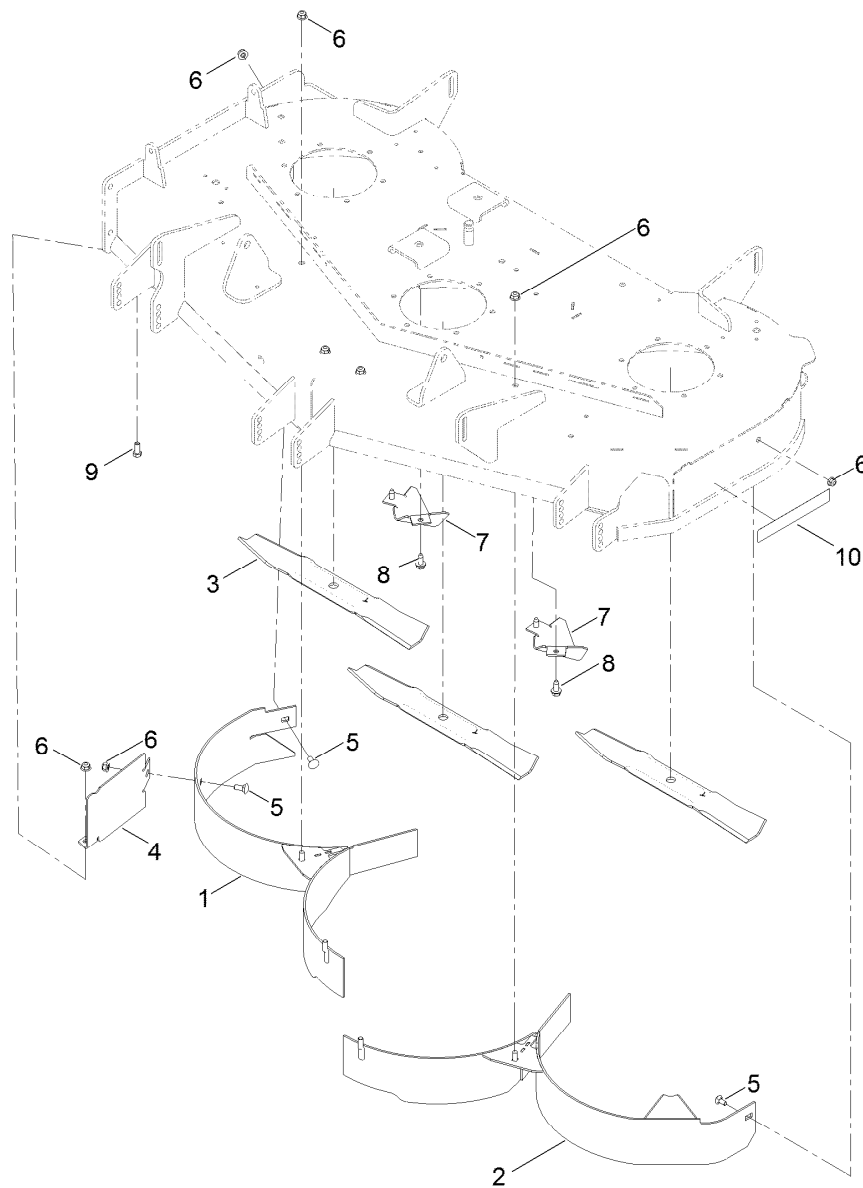

**Count on it.**

**Parts Catalog**

**48in Recycler® Kit  
TimeCutter® HD Riding Mower**

Model No. 136-7488

## 48 Inch Recycler Kit Assembly No. 136-7488

<i>Ref.</i>	<i>Part Number</i>	<i>Qty.</i>	<i>Description</i>
1	136-4205-03	1	Baffle-Recycler
2	136-7479-03	1	Baffle-Recycler
3	117-7278-03	3	Blade-Mulch, 16.50 Inch
4	119-3352-03	1	Guard-Baffle
5	3230-1	3	Bolt-CARR
6	104-8300	8	Nut-HF, NI
7	119-3389-03	2	Kicker-Flanged
8	32144-70	4	Screw-HWHTF
9	322-3	1	Screw-HH
10	119-2368	1	Decal-Recycler