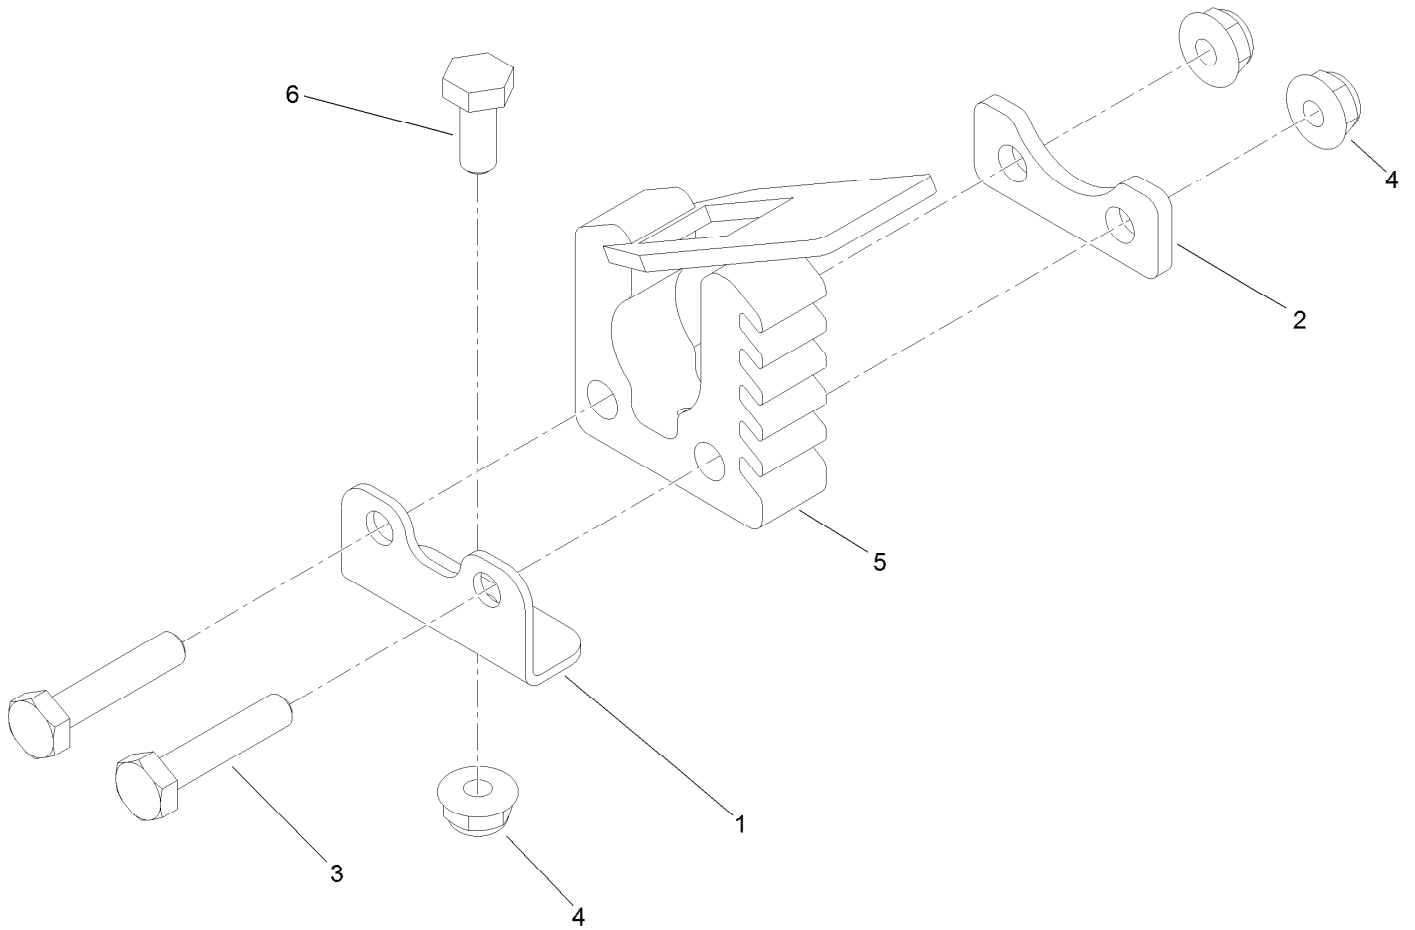

Count on it.

Parts Catalog

**Small Bedrack Mount Grip Kit
Workman® GTX Utility Vehicle**

Model No. 136-6311

Small Bedrack Mount Grip Kit Assembly No. 136-6311

<i>Ref.</i>	<i>Part Number</i>	<i>Qty.</i>	<i>Description</i>
1	126-8250-03	2	Bracket-Quick Fist, Small
2	126-8060-03	2	Plate-Backer, Small
3	321-8	4	Screw-HH
4	104-7201	6	Nut-HF
5	133-1899	2	Clamp-Quick Fist, Mini
6	321-3	2	Screw-HH