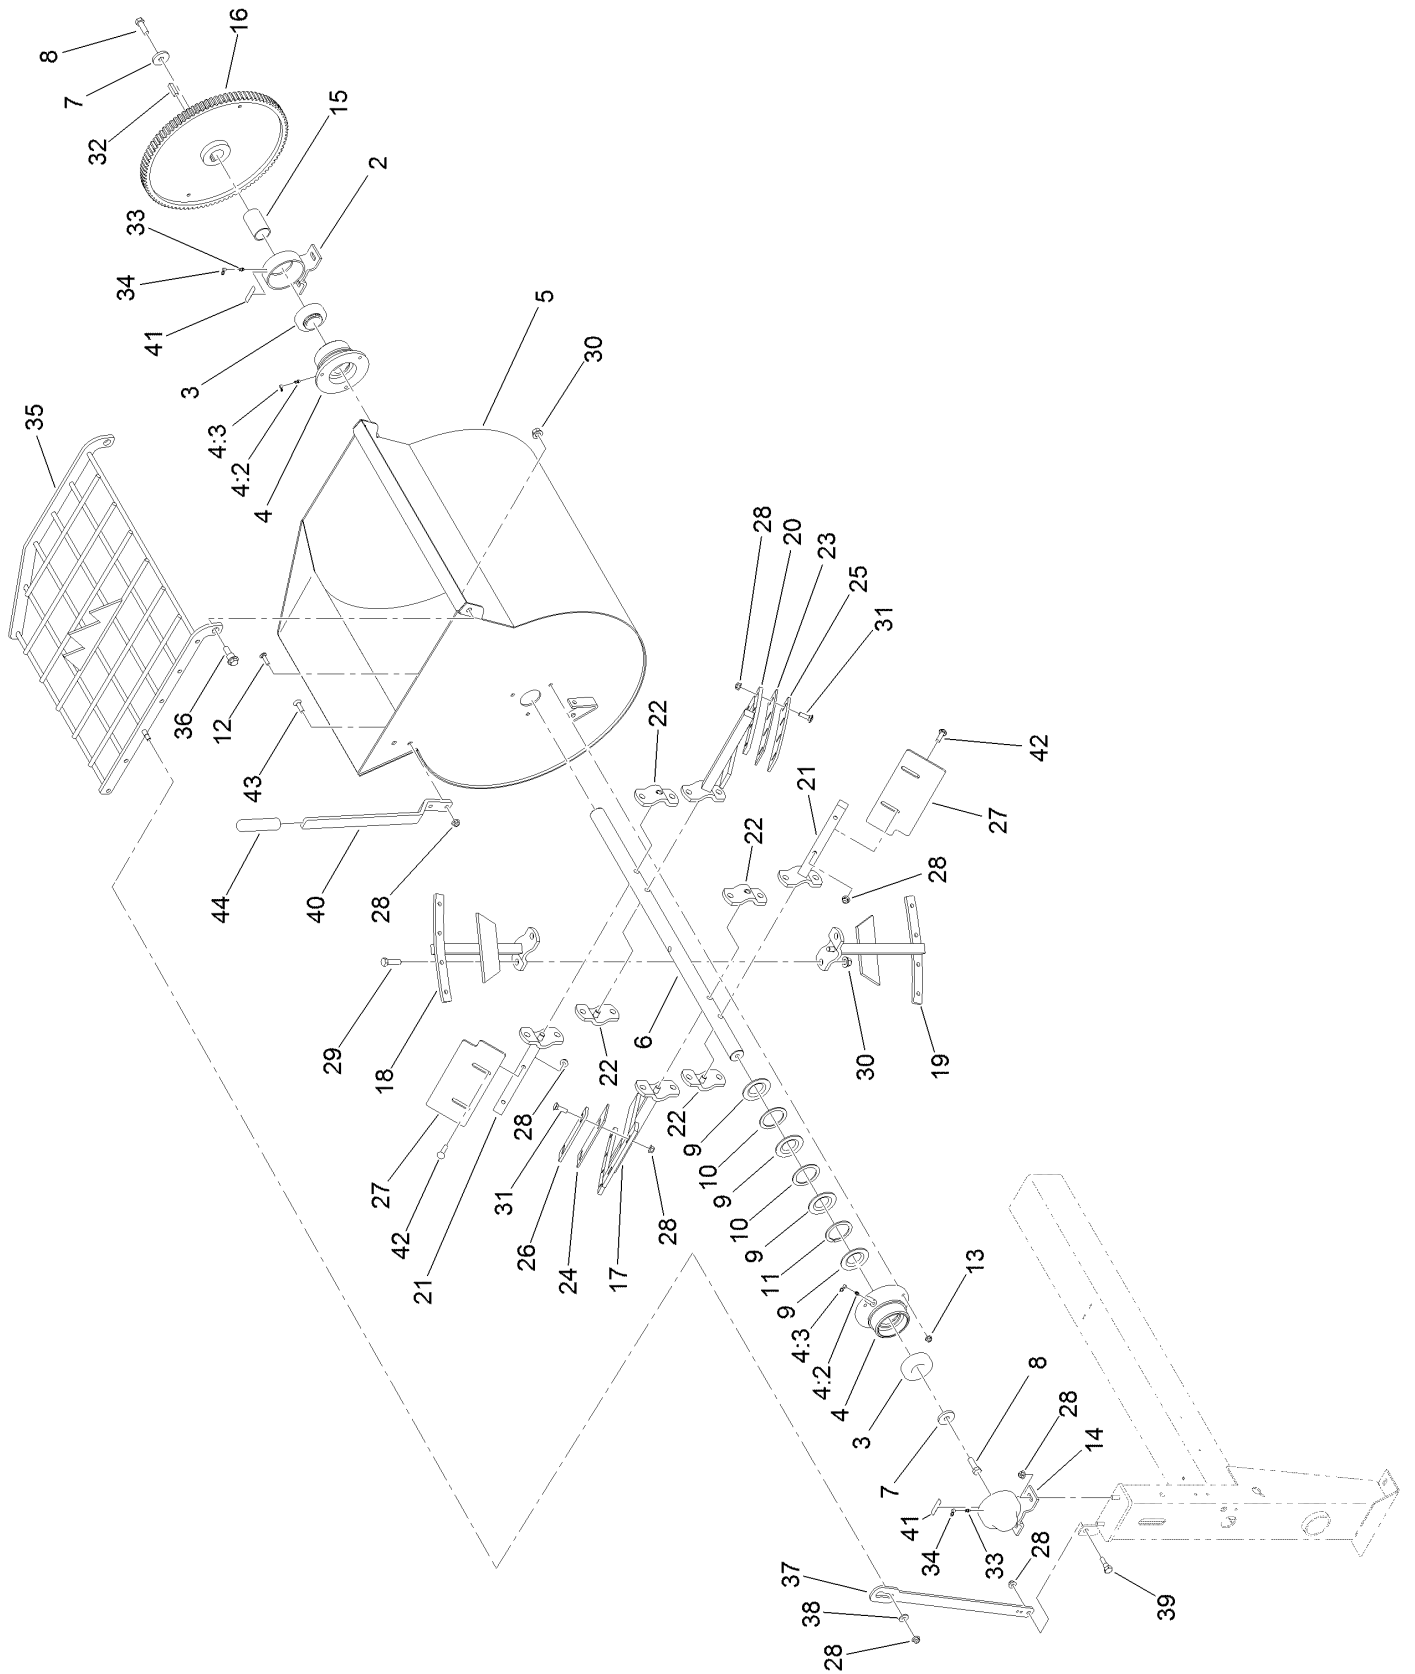

Drum, Paddle and Bearing Assembly

Drum, Paddle and Bearing Assembly (continued)

<i>Ref.</i>	<i>Part Number</i>	<i>Qty.</i>	<i>Description</i>	<i>Ref.</i>	<i>Part Number</i>	<i>Qty.</i>	<i>Description</i>
2	ST24021-01	1	Trunnion	23	131-5262	4	Blade-Rubber, Top
3	ST32003	2	Bearing-Ball	24	131-5261	2	Paddle-Rubber, Mixer End
4	132-4117	2	Kit-Housing, Bearing	25	131-5285-01	4	Plate-Backer, Top
4:2	ST46042	1	Fitting-Grease	26	131-5722-01	2	BAR-Backer, End
4:3	ST47001	1	Cap-Plug	27	131-5717-01	2	BAR-Backer, Pusher End
5	131-5231-01	1	Drum	28	104-8301	32	Nut-Flange, NI
6	131-5237-01	1	Shaft-Paddle	29	325-7	10	Screw-HH
7	ST26326	2	Washer-Flat	30	99-5107	12	Nut-Lock
8	325-6	2	Screw-HH	31	3231-25	20	Bolt-CARR
9	ST32324	8	Seal-Drum	32	ST81060	1	Key-Square
10	ST24017	4	Washer-Flat	33	ST46042	4	Fitting-Grease
11	ST25881	2	Washer-Split	34	ST47001	4	Cap-Plug
12	3230-3	6	Screw-CARR	35	131-5277-01	1	Grate
13	104-8300	6	Nut-Flange, NI	36	116-0780	2	Screw-Shoulder, HHF
14	ST36574-01	1	Trunnion-Capped	37	131-5288-03	1	Arm-Lift, Grate
15	131-5276	1	Spacer-Shaft	38	80-6990	1	Washer-Hardened
16	ST26933-03	1	Gear-94 Teeth	39	80-1300	1	Bolt-Shoulder
17	131-5278-01	1	Paddle-Front	40	131-7527-01	1	Handle-Dump
18	131-5281-01	1	Paddle-Mid	41	125-8175	2	Decal-Grease
19	131-5283-01	1	Paddle-Mid	42	3231-29	4	Screw-CARR
20	131-5284-01	1	Paddle-Rear	43	3231-28	2	Screw-CARR
21	130-2282-01	2	Paddle-Pusher	44	104-9838	1	Grip-Foam
22	ST24107-01	4	Clamp