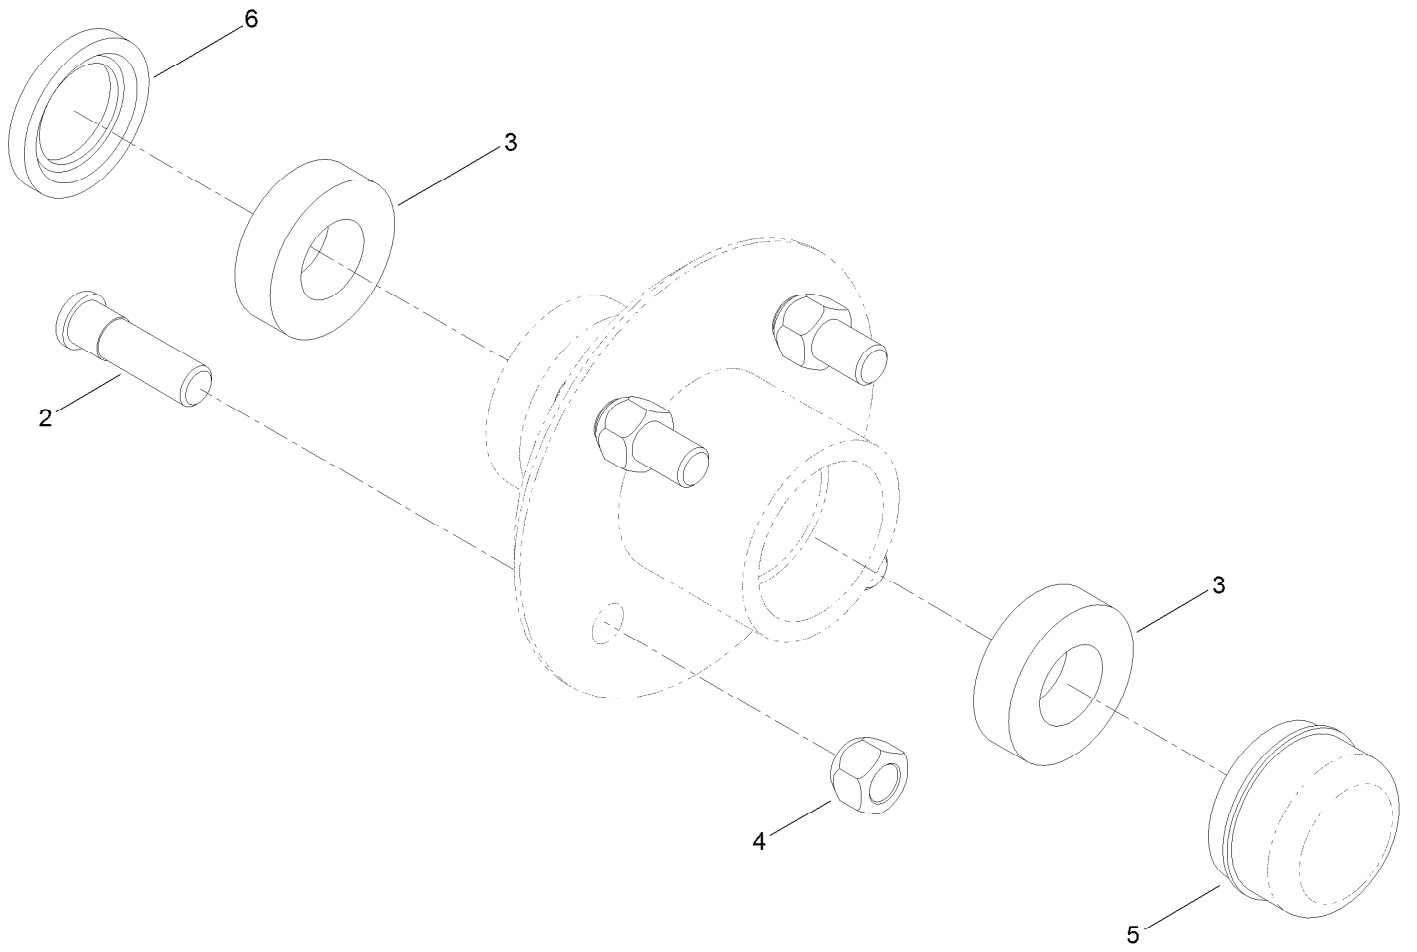

Reference Numbers Indicating Quantity

In an illustration, if a reference number indicates more than one part, the reference number has the form nX y. The n represents the quantity of the part, the X is the multiplication symbol, and the y represents the reference number.

For example, in an illustration, the reference number 2X 37 means that two of the parts identified by reference number 37 are indicated.

Contents

Frame and Axle Assembly	4
Hub Assembly No. 125-8171	6
Drum, Paddle and Bearing Assembly	8
Drive Assembly	10
Pinion Assembly No. 131-5704	12
Cowl Assembly	14
Attachments and Accessories	16

Frame and Axle Assembly

Frame and Axle Assembly (continued)

<i>Ref.</i>	<i>Part Number</i>	<i>Qty.</i>	<i>Description</i>	<i>Ref.</i>	<i>Part Number</i>	<i>Qty.</i>	<i>Description</i>
2	131-7532	1	Frame ASM	12	ST81153	1	Screw-HSBH
2:2	125-8216	1	Decal-Safety Chain, Towing	13	104-8301	1	Nut-Flange, NI
3	125-8219-03	1	Support-Axle	14	100-6116	8	Screw-HHF
4	131-5251-03	1	Lever-Clutch	15	99-5107	9	Nut-Lock
5	ST22512-03	2	Axle-Half	16	ST34687	1	Grip-Handle
6	125-8171	2	Hub ASM	17	ST32306	2	Tire And Rim ASM
7	ST32116	2	Bushing-Flange	18	132-7154-03	1	Latch-Drum
8	32121-69	1	Pin-Spring	19	325-33	1	Screw-HH
9	ST39446	1	Link-Clutch	23	3256-28	2	Washer-Flat
10	ST32099	1	Bushing-Flange	24	ST80054	2	Nut
11	ST26326	2	Washer-Flat	25	3272-13	2	Pin-Cotter

Hub Assembly No. 125-8171

Hub Assembly No. 125-8171 (continued)

<i>Ref.</i>	<i>Part Number</i>	<i>Qty.</i>	<i>Description</i>
2	ST39190	4	Stud-Wheel
3	ST32233	2	Bearing-Roller
4	ST80045	4	Nut-Lug

<i>Ref.</i>	<i>Part Number</i>	<i>Qty.</i>	<i>Description</i>
5	ST34573	1	Cap-Dust
6	ST32052	1	Seal-Hub, Wheel