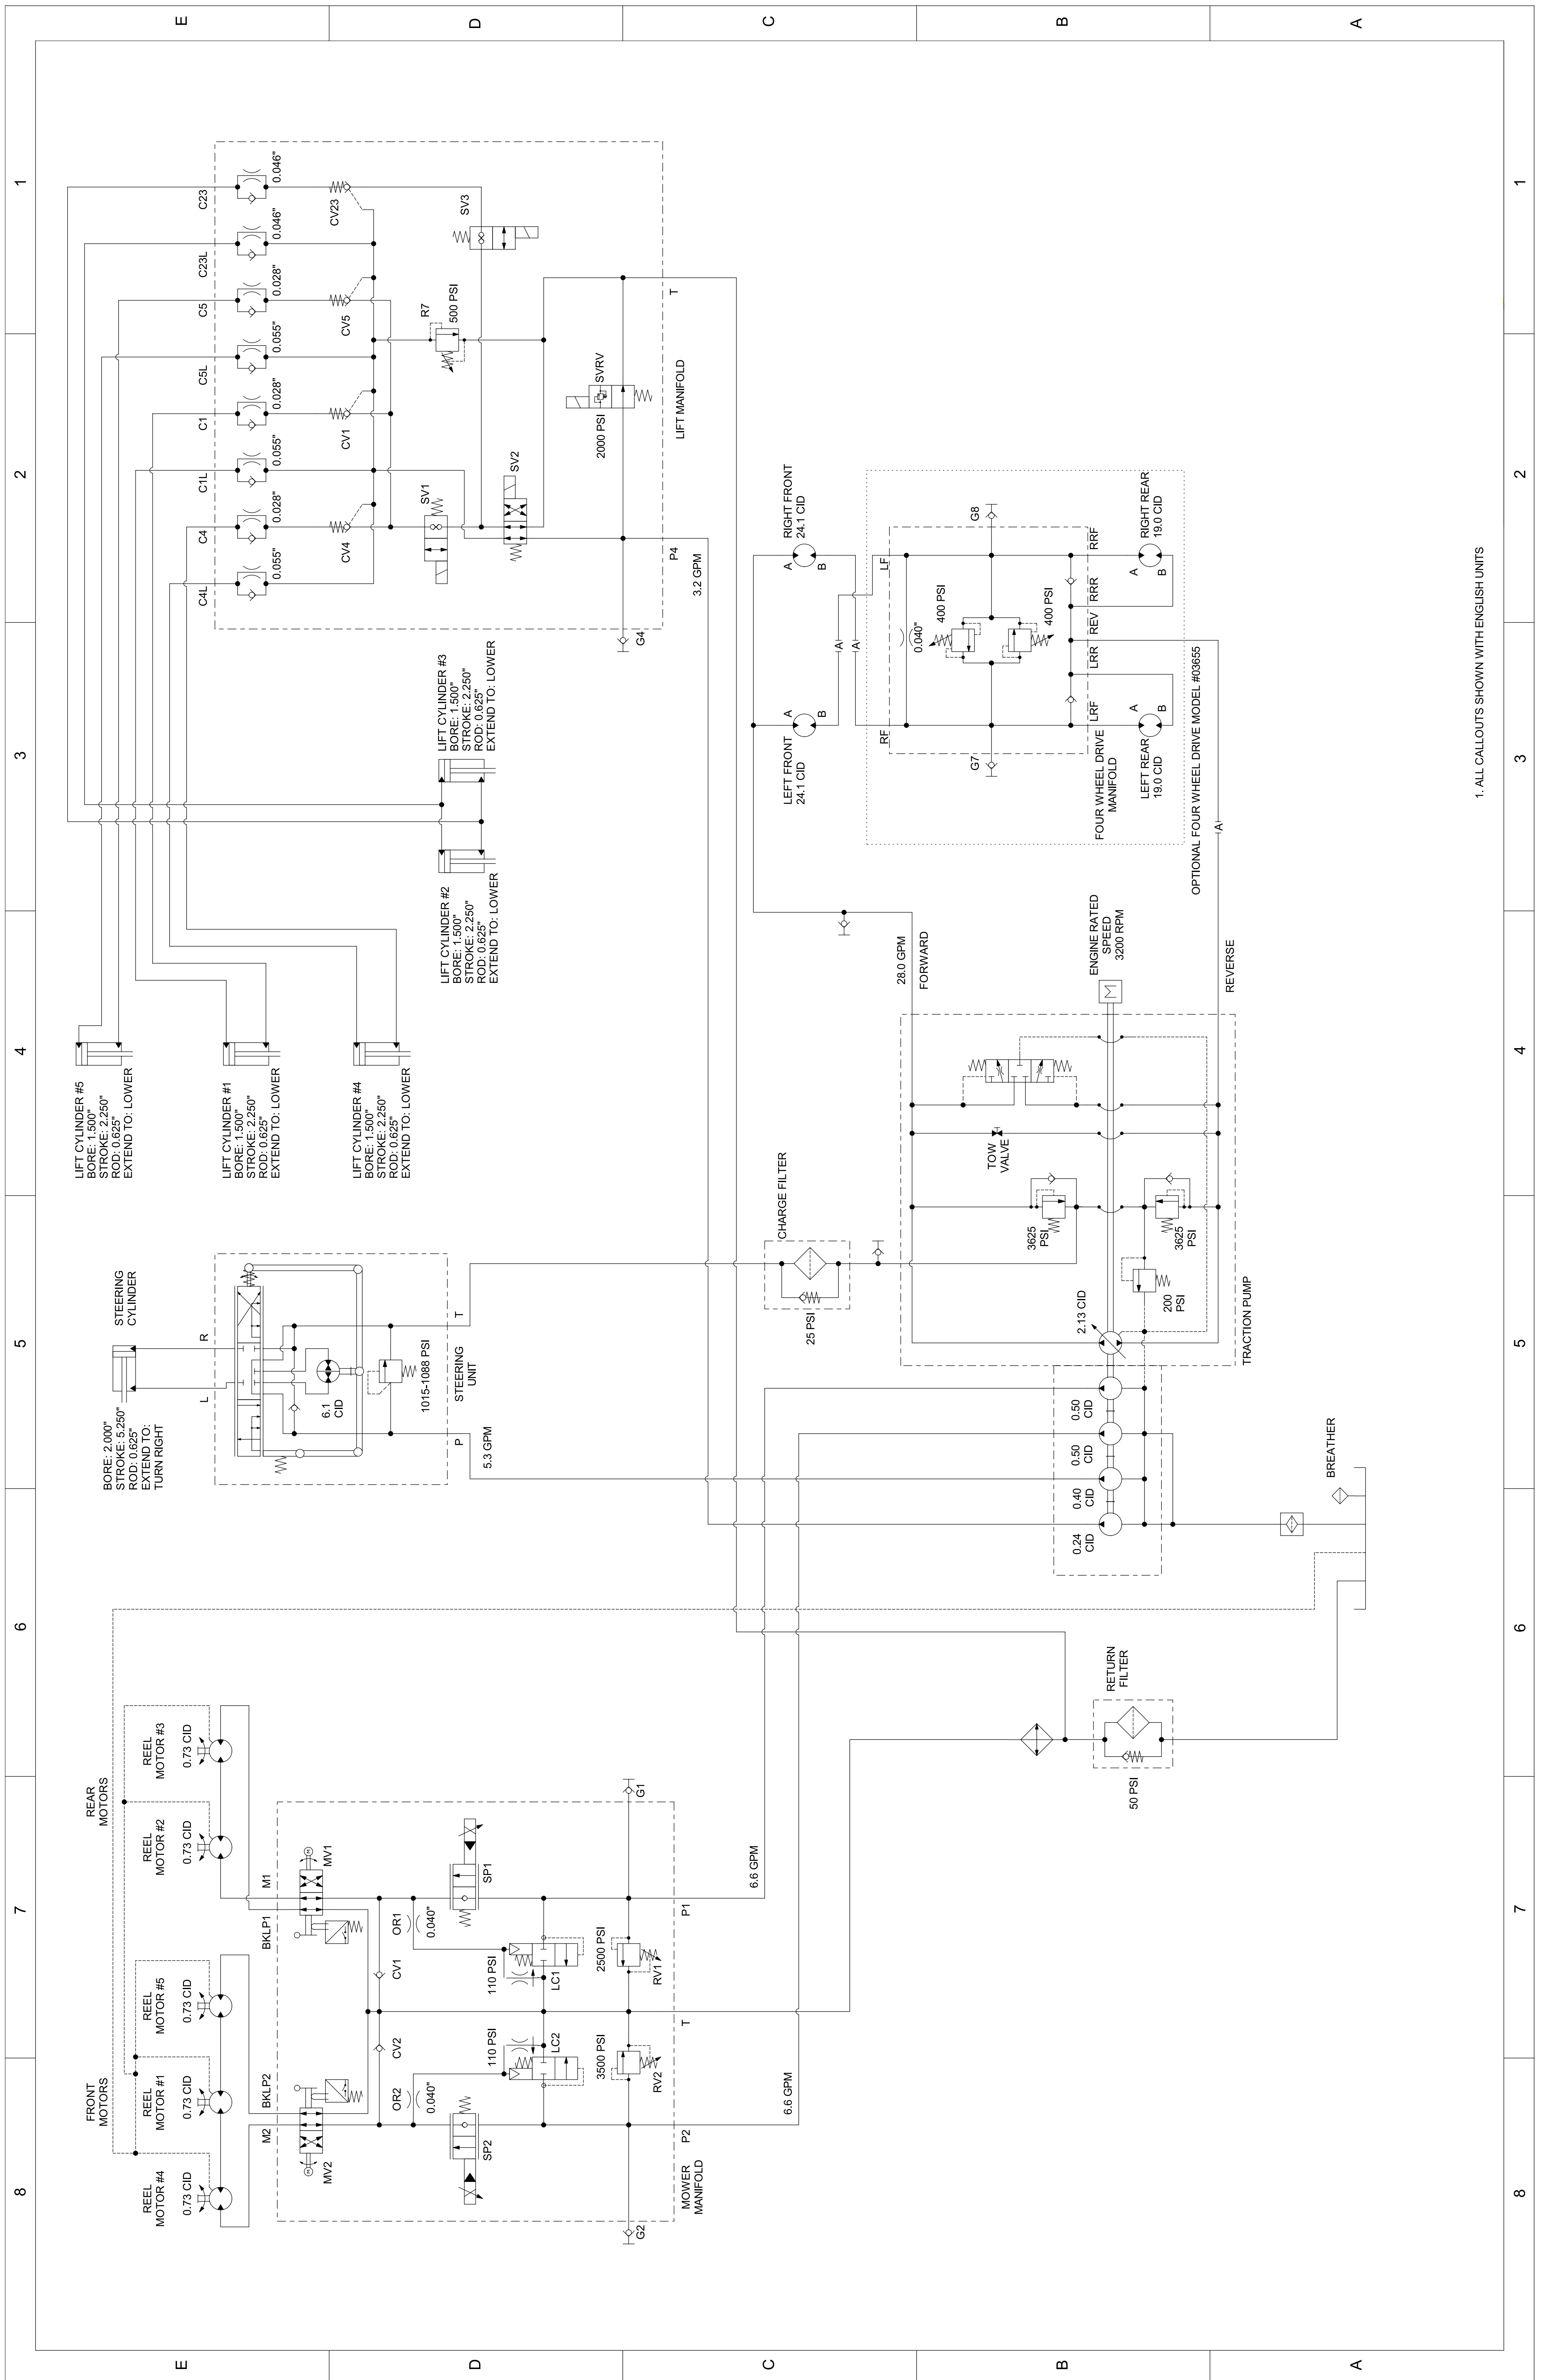

Reelmaster® 5410 Traction Unit

Model No. 03675—Serial No. 31500001 and Up
Model No. 03675N—Serial No. 31500001 and Up

Hydraulic Schematic

Model No. 03675 and 03675N
136-7950 Rev A
1 of 1

1. ALL CALLOUTS SHOWN WITH ENGLISH UNITS