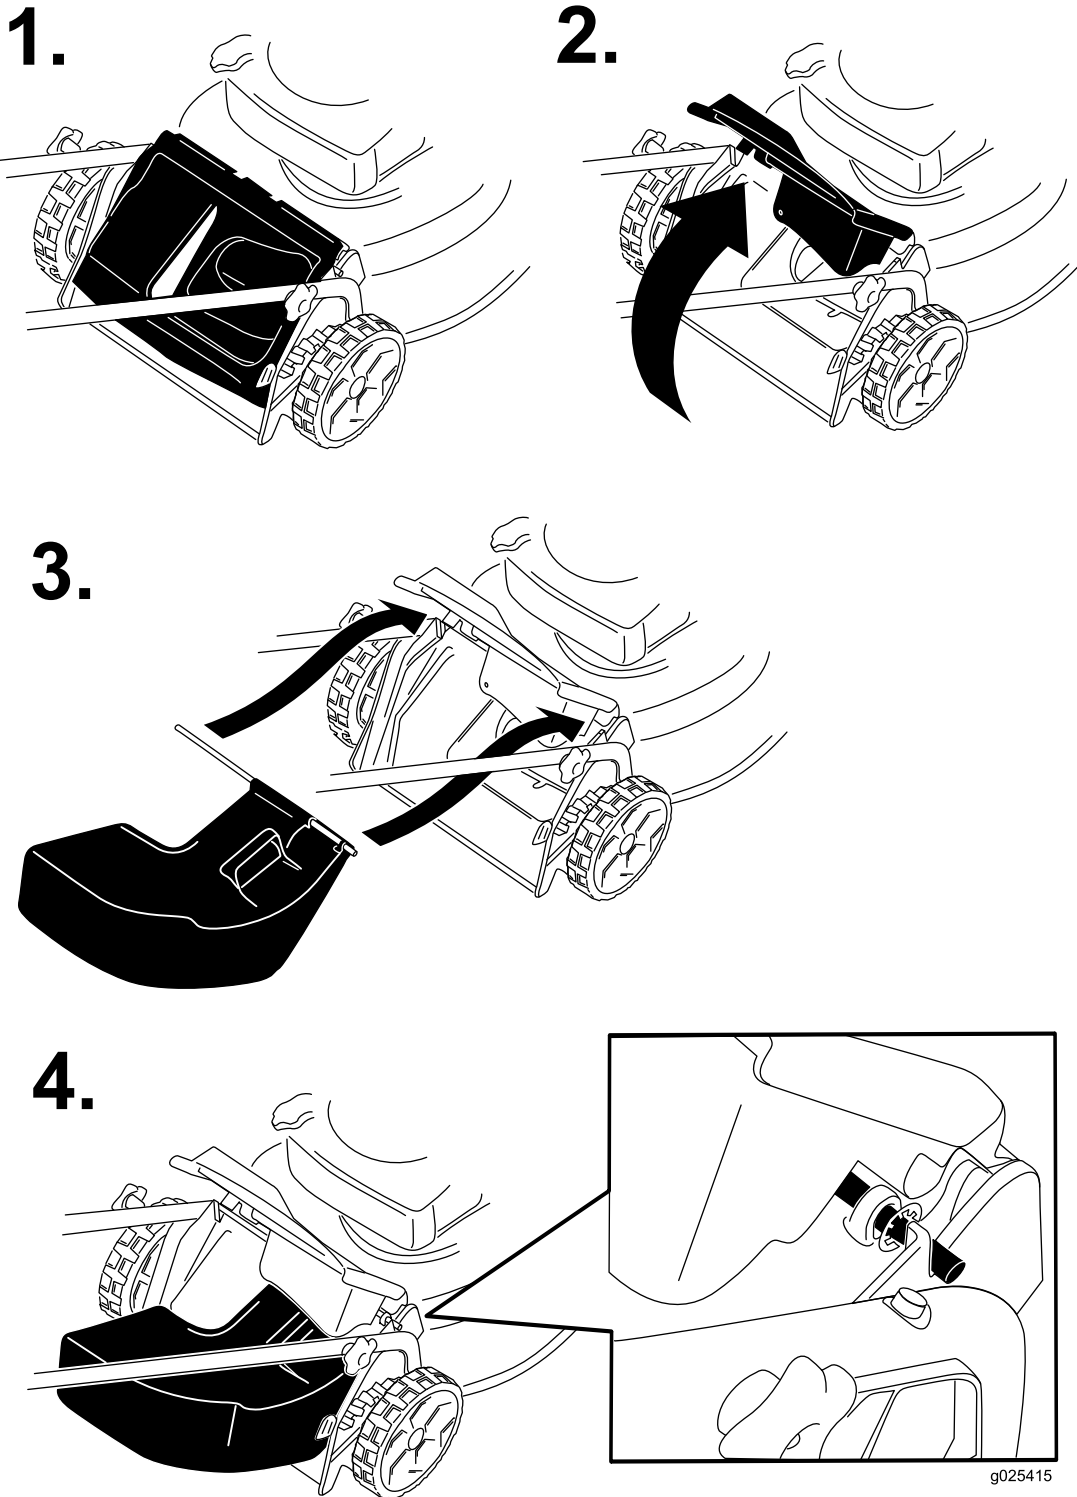

Side-Discharge Deflector

2013 and After 21in Steel Deck Mower

Model No. 136-7060

Installation Instructions

g025415

g025415