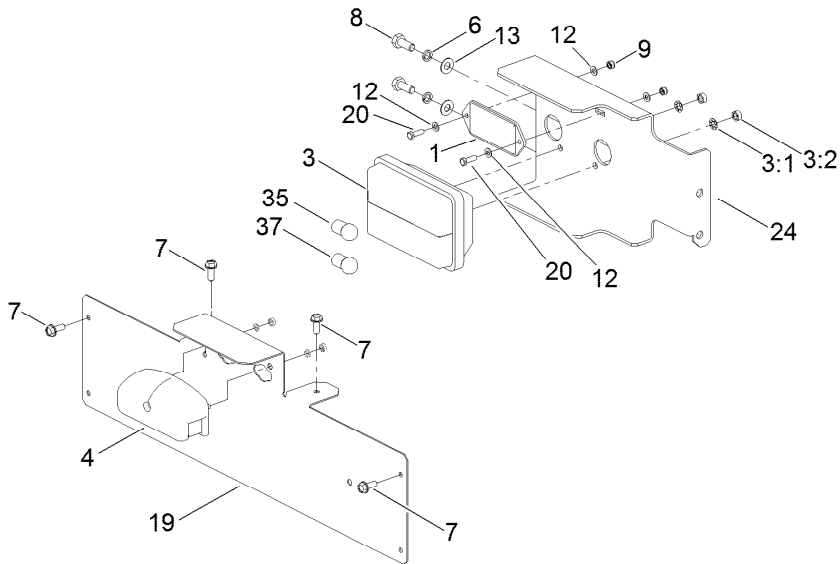

Count on it.

Parts Catalog

Light Kit
T4240 Mower
Model No. 02844

Light Kit Assembly

Light Kit Assembly (continued)

<i>Ref.</i>	<i>Part Number</i>	<i>Qty.</i>	<i>Description</i>	<i>Ref.</i>	<i>Part Number</i>	<i>Qty.</i>	<i>Description</i>
1	70-07-115	2	Reflector-Reflex, Red	37	70-09-119	2	Bulb
2	70-09-112	2	Lamp-Front	99	111-6284	2	Cable-Headlamp ●
3	70-09-113	2	Lamp-Indicator, Rear	99	111-6285	1	Cable-Number, Plate ●
3:1	09473	2	Washer-Shakeproof	99	111-6287	2	Cable-Side, Light ●
3:2	09437	2	Nut	99	111-6288	1	Harness-Wiring, Lights ●
4	952116	1	Plate Lamp ASM	99	70-09-026	1	Fuse-10A ●
4:10	952117	2	Rear Bulb Light Assembly ●	99	70-09-151	1	Fuse-15A ●
6	03469	4	Washer-Spring	99	74-07-020	4	Tie-Cable ●
7	09365	4	Screw-Taptite	99	924604	1	Switch-Dip/Main ●
8	09368	4	Screw-HH	99	924607	1	Switch ●
9	09430	5	Nut-Nyloc	99	924610	1	Switch-Indicators ●
12	09470	10	Washer	99	924611	1	Switch-Hazard, Warning ●
13	09475	4	Washer	99	924612	1	Lens-Main, Light ●
17	924633	2	Headlamp-Dip/Main	99	924613	1	Lens-Beam, High ●
17:1	924632	1	Bulb-Headlamp ●	99	924615	1	Lens-Hazard, Warning ●
19	924138W	1	Bracket-Plate, Number	99	952151	1	Lens-Switch, Indicator ●
20	ZDH1E016U	4	Screw-HH	99	952152	2	Light-Side, Wire ●
21	63-01-836	2	Stop-Bump	99:1	111-6286	1	Cable-Side, Light ●
23	111-0722-03	1	Plate-Bracket, Rear Light (RH)	99:2	111-6167	1	3 Way Connector Kit ●
24	111-0772-03	1	Plate-Bracket, Rear Light (LH)	99:3	111-6120	1	Instruction Sheet Connector Kit ●
35	70-09-117	4	Bulb-Indicator	99	HY3966	10	Tie-Cable ●
36	70-09-118	2	Bulb	99	ZDH1E012U	1	Screw-HH ●