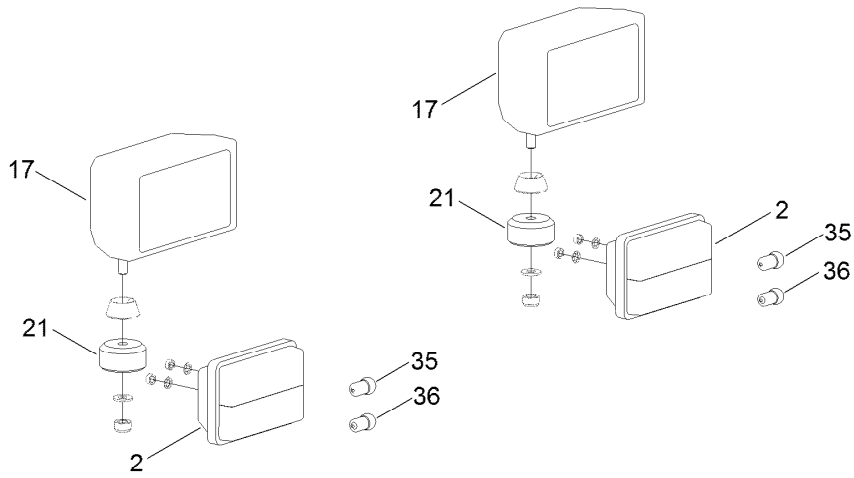

Count on it.

Parts Catalog

Light Kit
T4240 Mower
Model No. 02844

Light Kit Assembly

Light Kit Assembly (continued)

<i>Ref.</i>	<i>Part Number</i>	<i>Qty.</i>	<i>Description</i>	<i>Ref.</i>	<i>Part Number</i>	<i>Qty.</i>	<i>Description</i>
1	70-07-115	2	Reflector-Reflex, Red	37	70-09-119	2	Bulb
2	70-09-112	2	Lamp-Front	99	111-6284	2	Cable-Headlamp ●
3	70-09-113	2	Lamp-Indicator, Rear	99	111-6285	1	Cable-Number, Plate ●
3:1	09473	2	Washer-Shakeproof	99	111-6287	2	Cable-Side, Light ●
3:2	09437	2	Nut	99	111-6288	1	Harness-Wiring, Lights ●
4	952116	1	Plate Lamp ASM	99	70-09-026	1	Fuse-10A ●
4:10	952117	2	Rear Bulb Light Assembly ●	99	70-09-151	1	Fuse-15A ●
6	03469	4	Washer-Spring	99	74-07-020	4	Tie-Cable ●
7	09365	4	Screw-Taptite	99	924604	1	Switch-Dip/Main ●
8	09368	4	Screw-HH	99	924607	1	Switch ●
9	09430	5	Nut-Nyloc	99	924610	1	Switch-Indicators ●
12	09470	10	Washer	99	924611	1	Switch-Hazard, Warning ●
13	09475	4	Washer	99	924612	1	Lens-Main, Light ●
17	924633	2	Headlamp-Dip/Main	99	924613	1	Lens-Beam, High ●
17:1	924632	1	Bulb-Headlamp ●	99	924615	1	Lens-Hazard, Warning ●
19	924138W	1	Bracket-Plate, Number	99	952151	1	Lens-Switch, Indicator ●
20	ZDH1E016U	4	Screw-HH	99	952152	2	Light-Side, Wire ●
21	63-01-836	2	Stop-Bump	99:1	111-6286	1	Cable-Side, Light ●
23	111-0722-03	1	Plate-Bracket, Rear Light (RH)	99:2	111-6167	1	3 Way Connector Kit ●
24	111-0772-03	1	Plate-Bracket, Rear Light (LH)	99:3	111-6120	1	Instruction Sheet Connector Kit ●
35	70-09-117	4	Bulb-Indicator	99	HY3966	10	Tie-Cable ●
36	70-09-118	2	Bulb	99	ZDH1E012U	1	Screw-HH ●