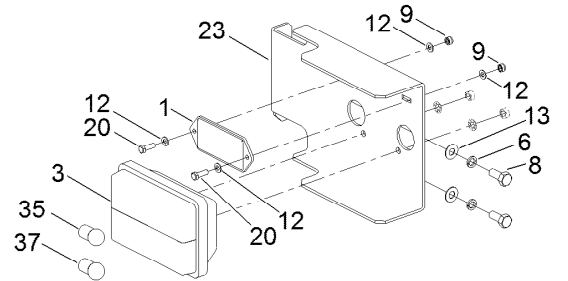

Count on it.

Parts Catalog

Light Kit
T4240 Mower
Model No. 02844

Light Kit Assembly

Light Kit Assembly (continued)

<i>Ref.</i>	<i>Part Number</i>	<i>Qty.</i>	<i>Description</i>	<i>Ref.</i>	<i>Part Number</i>	<i>Qty.</i>	<i>Description</i>
1	70-07-115	2	Reflector-Reflex, Red	37	70-09-119	2	Bulb
2	70-09-112	2	Lamp-Front	99	111-6284	2	Cable-Headlamp ●
3	70-09-113	2	Lamp-Indicator, Rear	99	111-6285	1	Cable-Number, Plate ●
3:1	09473	2	Washer-Shakeproof	99	111-6287	2	Cable-Side, Light ●
3:2	09437	2	Nut	99	111-6288	1	Harness-Wiring, Lights ●
4	952116	1	Plate Lamp ASM	99	70-09-026	1	Fuse-10A ●
4:10	952117	2	Rear Bulb Light Assembly ●	99	70-09-151	1	Fuse-15A ●
6	03469	4	Washer-Spring	99	74-07-020	4	Tie-Cable ●
7	09365	4	Screw-Taptite	99	924604	1	Switch-Dip/Main ●
8	09368	4	Screw-HH	99	924607	1	Switch ●
9	09430	5	Nut-Nyloc	99	924610	1	Switch-Indicators ●
12	09470	10	Washer	99	924611	1	Switch-Hazard, Warning ●
13	09475	4	Washer	99	924612	1	Lens-Main, Light ●
17	924633	2	Headlamp-Dip/Main	99	924613	1	Lens-Beam, High ●
17:1	924632	1	Bulb-Headlamp ●	99	924615	1	Lens-Hazard, Warning ●
19	924138W	1	Bracket-Plate, Number	99	952151	1	Lens-Switch, Indicator ●
20	ZDH1E016U	4	Screw-HH	99	952152	2	Light-Side, Wire ●
21	63-01-836	2	Stop-Bump	99:1	111-6286	1	Cable-Side, Light ●
23	111-0722-03	1	Plate-Bracket, Rear Light (RH)	99:2	111-6167	1	3 Way Connector Kit ●
24	111-0772-03	1	Plate-Bracket, Rear Light (LH)	99:3	111-6120	1	Instruction Sheet Connector Kit ●
35	70-09-117	4	Bulb-Indicator	99	HY3966	10	Tie-Cable ●
36	70-09-118	2	Bulb	99	ZDH1E012U	1	Screw-HH ●