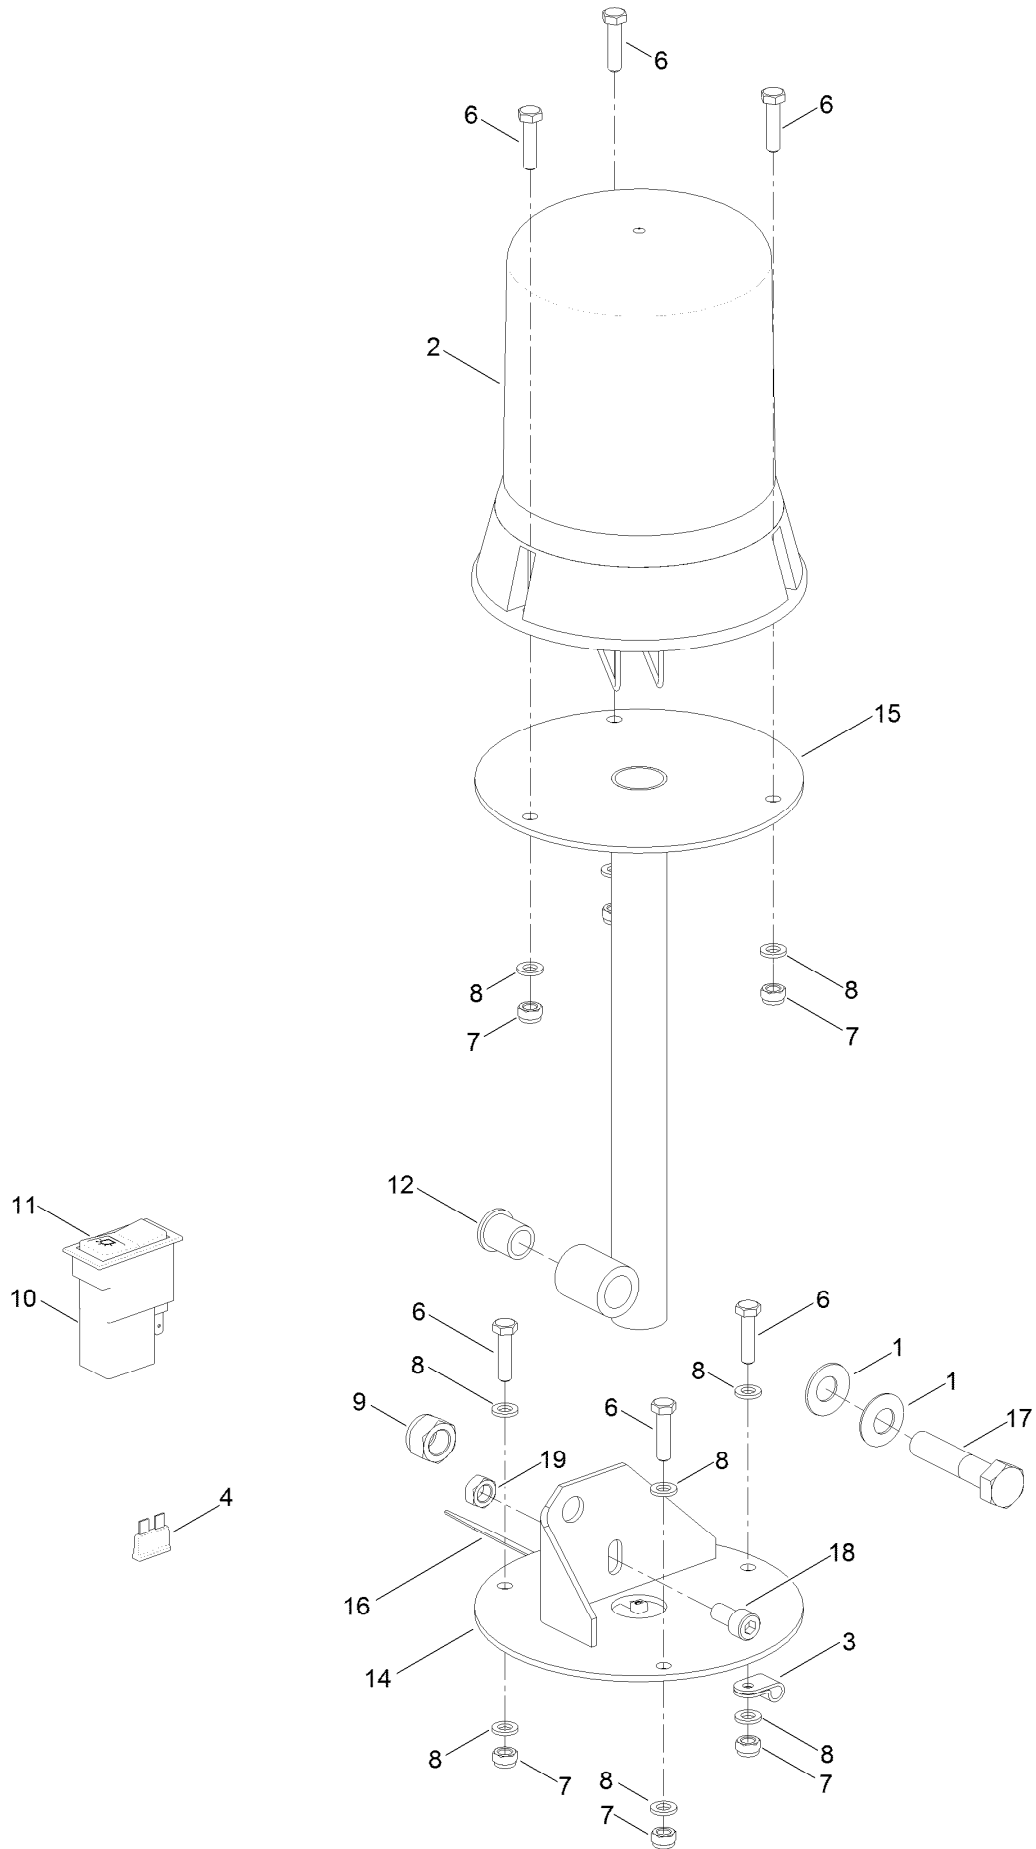

Count on it.

Parts Catalog

Beacon Kit

R3240T/T4240 Mowers with Cab

Model No. 02843

Beacon Kit Assembly

Beacon Kit Assembly (continued)

<i>Ref.</i>	<i>Part Number</i>	<i>Qty.</i>	<i>Description</i>	<i>Ref.</i>	<i>Part Number</i>	<i>Qty.</i>	<i>Description</i>
1	63-11-007	2	Spring-Disc	12	924816	1	Bush-Nylon, Flanged
2	70-01-493	1	Beacon ASM	14	952200W	1	Beacon-Base, Plate
3	70-07-108	1	Clip	15	952205W	1	Beacon-Upstand
4	70-09-026	1	Fuse-10A	16	HY3966	4	Tie-Cable
6	09364	6	Screw-HH	17	ZBH1L055U	1	Bolt
7	09438	6	Nut-Nyloc	18	ZCS1H016U	1	Screw-Soc
8	09472	9	Washer-Plain	19	ZNH1H000U	1	Nut-Hex
9	09650	1	Nut-Hex, Nyloc	99	70-09-095	2	Grommet ●
10	924608	1	Switch-Beacon	99	952250	1	Loom Beacon Kit ●
11	924609	1	Lens-Beacon, Switch	99	994854	10	Clip-Overflow ●