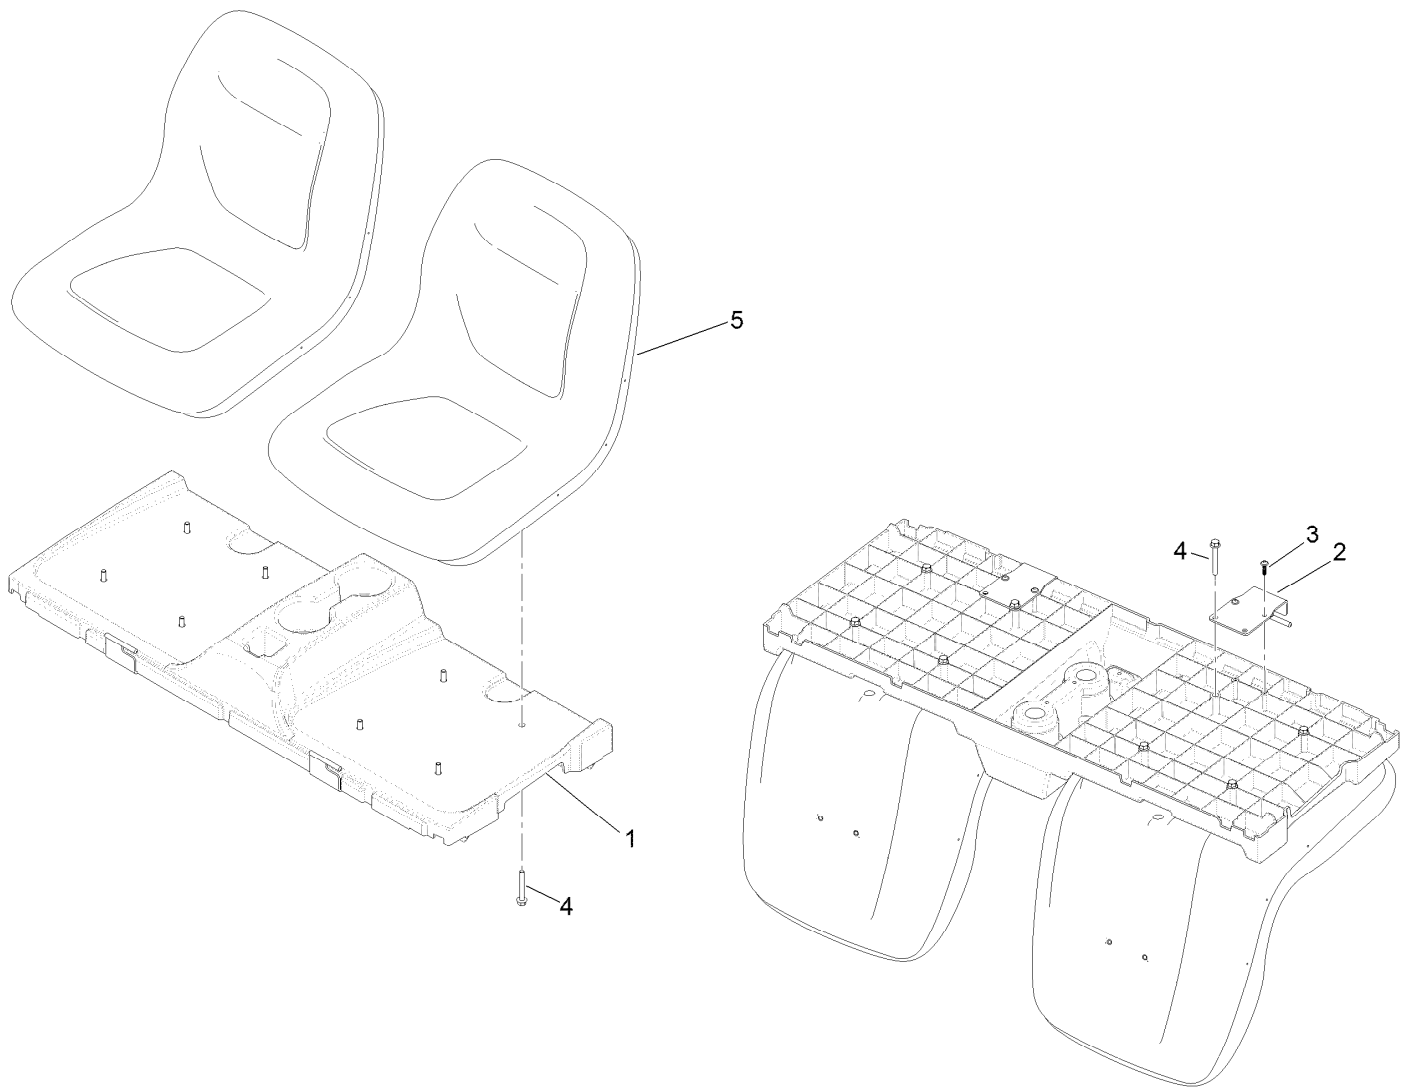

Count on it.

Parts Catalog

Bucket Seat Base Kit
Workman® GTX Series Utility Vehicles

Model No. 07048

Bucket Seat Base Assembly

<i>Ref.</i>	<i>Part Number</i>	<i>Qty.</i>	<i>Description</i>
1	127-7839	1	Base-Mount, Seat
2	133-7167-03	2	Bracket-Hinge, Seat
3	120-2349	4	Screw
4	33104-060	8	Screw-HHF
5	133-0577	2	Seat ASM