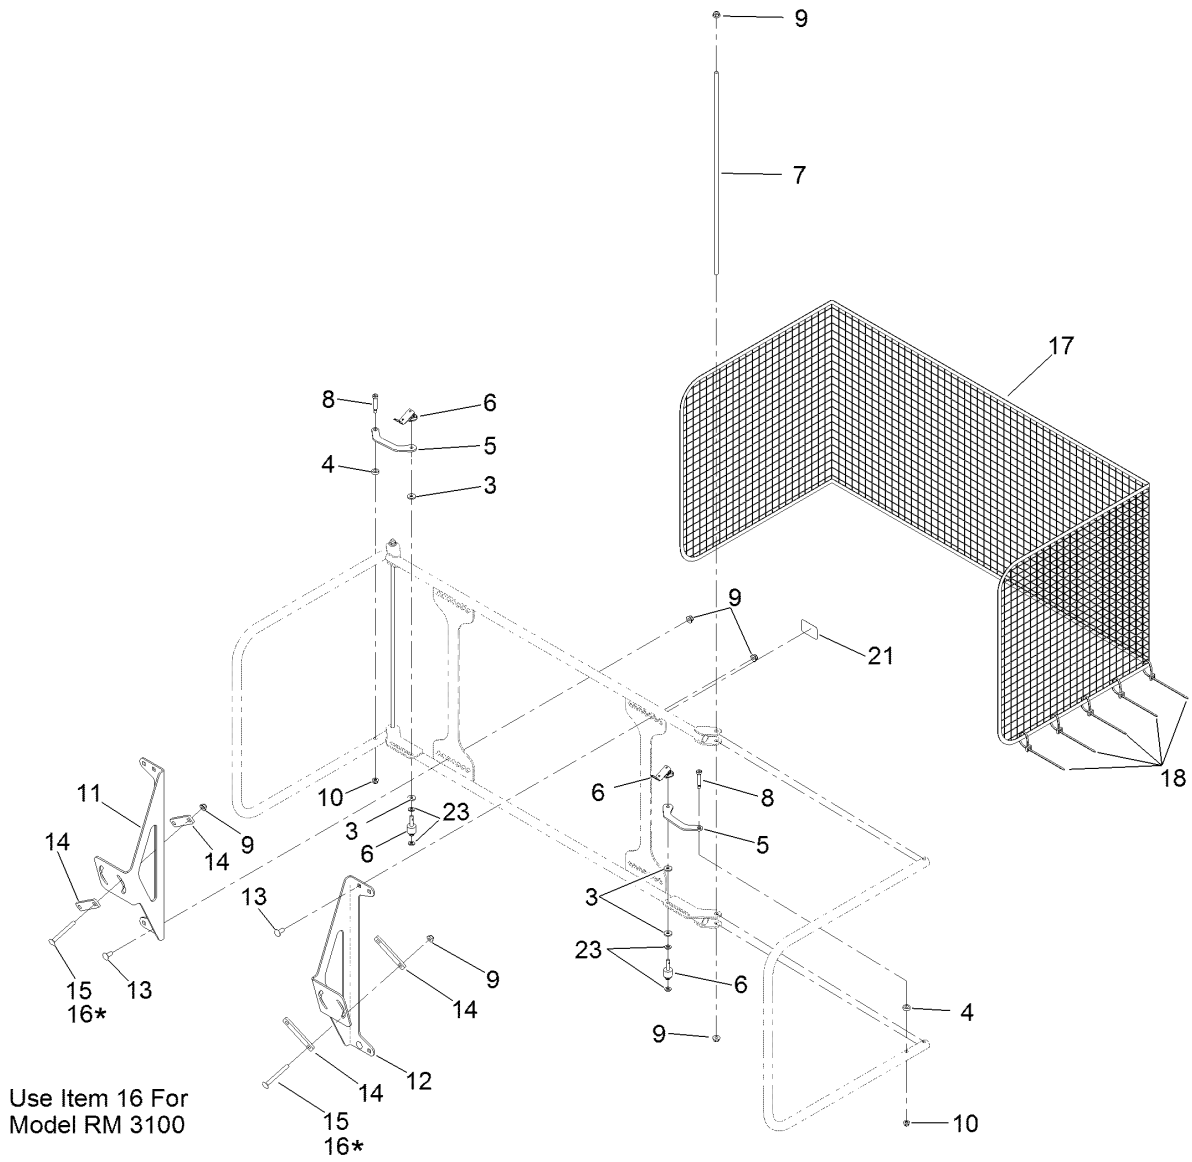

Count on it.

Parts Catalog

**Operator Golf Ball Shield
Reelmaster® 3100/3500/5010 or
Groundsmaster® 4300 Series Traction
Unit**

Model No. 03614

Operator Golf Ball Shield Assembly

Ref.	Part Number	Qty.	Description	Ref.	Part Number	Qty.	Description
3	136-2132	4	Washer-Rubber	12	136-2127	1	Bracket-Mounting, One
4	136-1788	2	Spacer	13	3231-27	8	Screw-CARR
5	136-1787	2	Arm-Link	14	136-1792	4	Strap-Mount
6	136-1778	2	Anchor-Expansion	15	9000779	4	Bolt-CARR
7	136-1777	2	Shaft-Pivot	16	3231-11	4	Screw-CARR
8	136-1789	2	Bolt-Shoulder	17	136-1793	1	Netting
9	104-8301	16	Nut-Flange, NI	18	3290-378	52	Tie-Cable
10	104-8300	2	Nut-Flange, NI	21	98-3206	1	Decal
11	136-2128	1	Bracket-Mounting, Two	23	3256-70	4	Washer-Flat