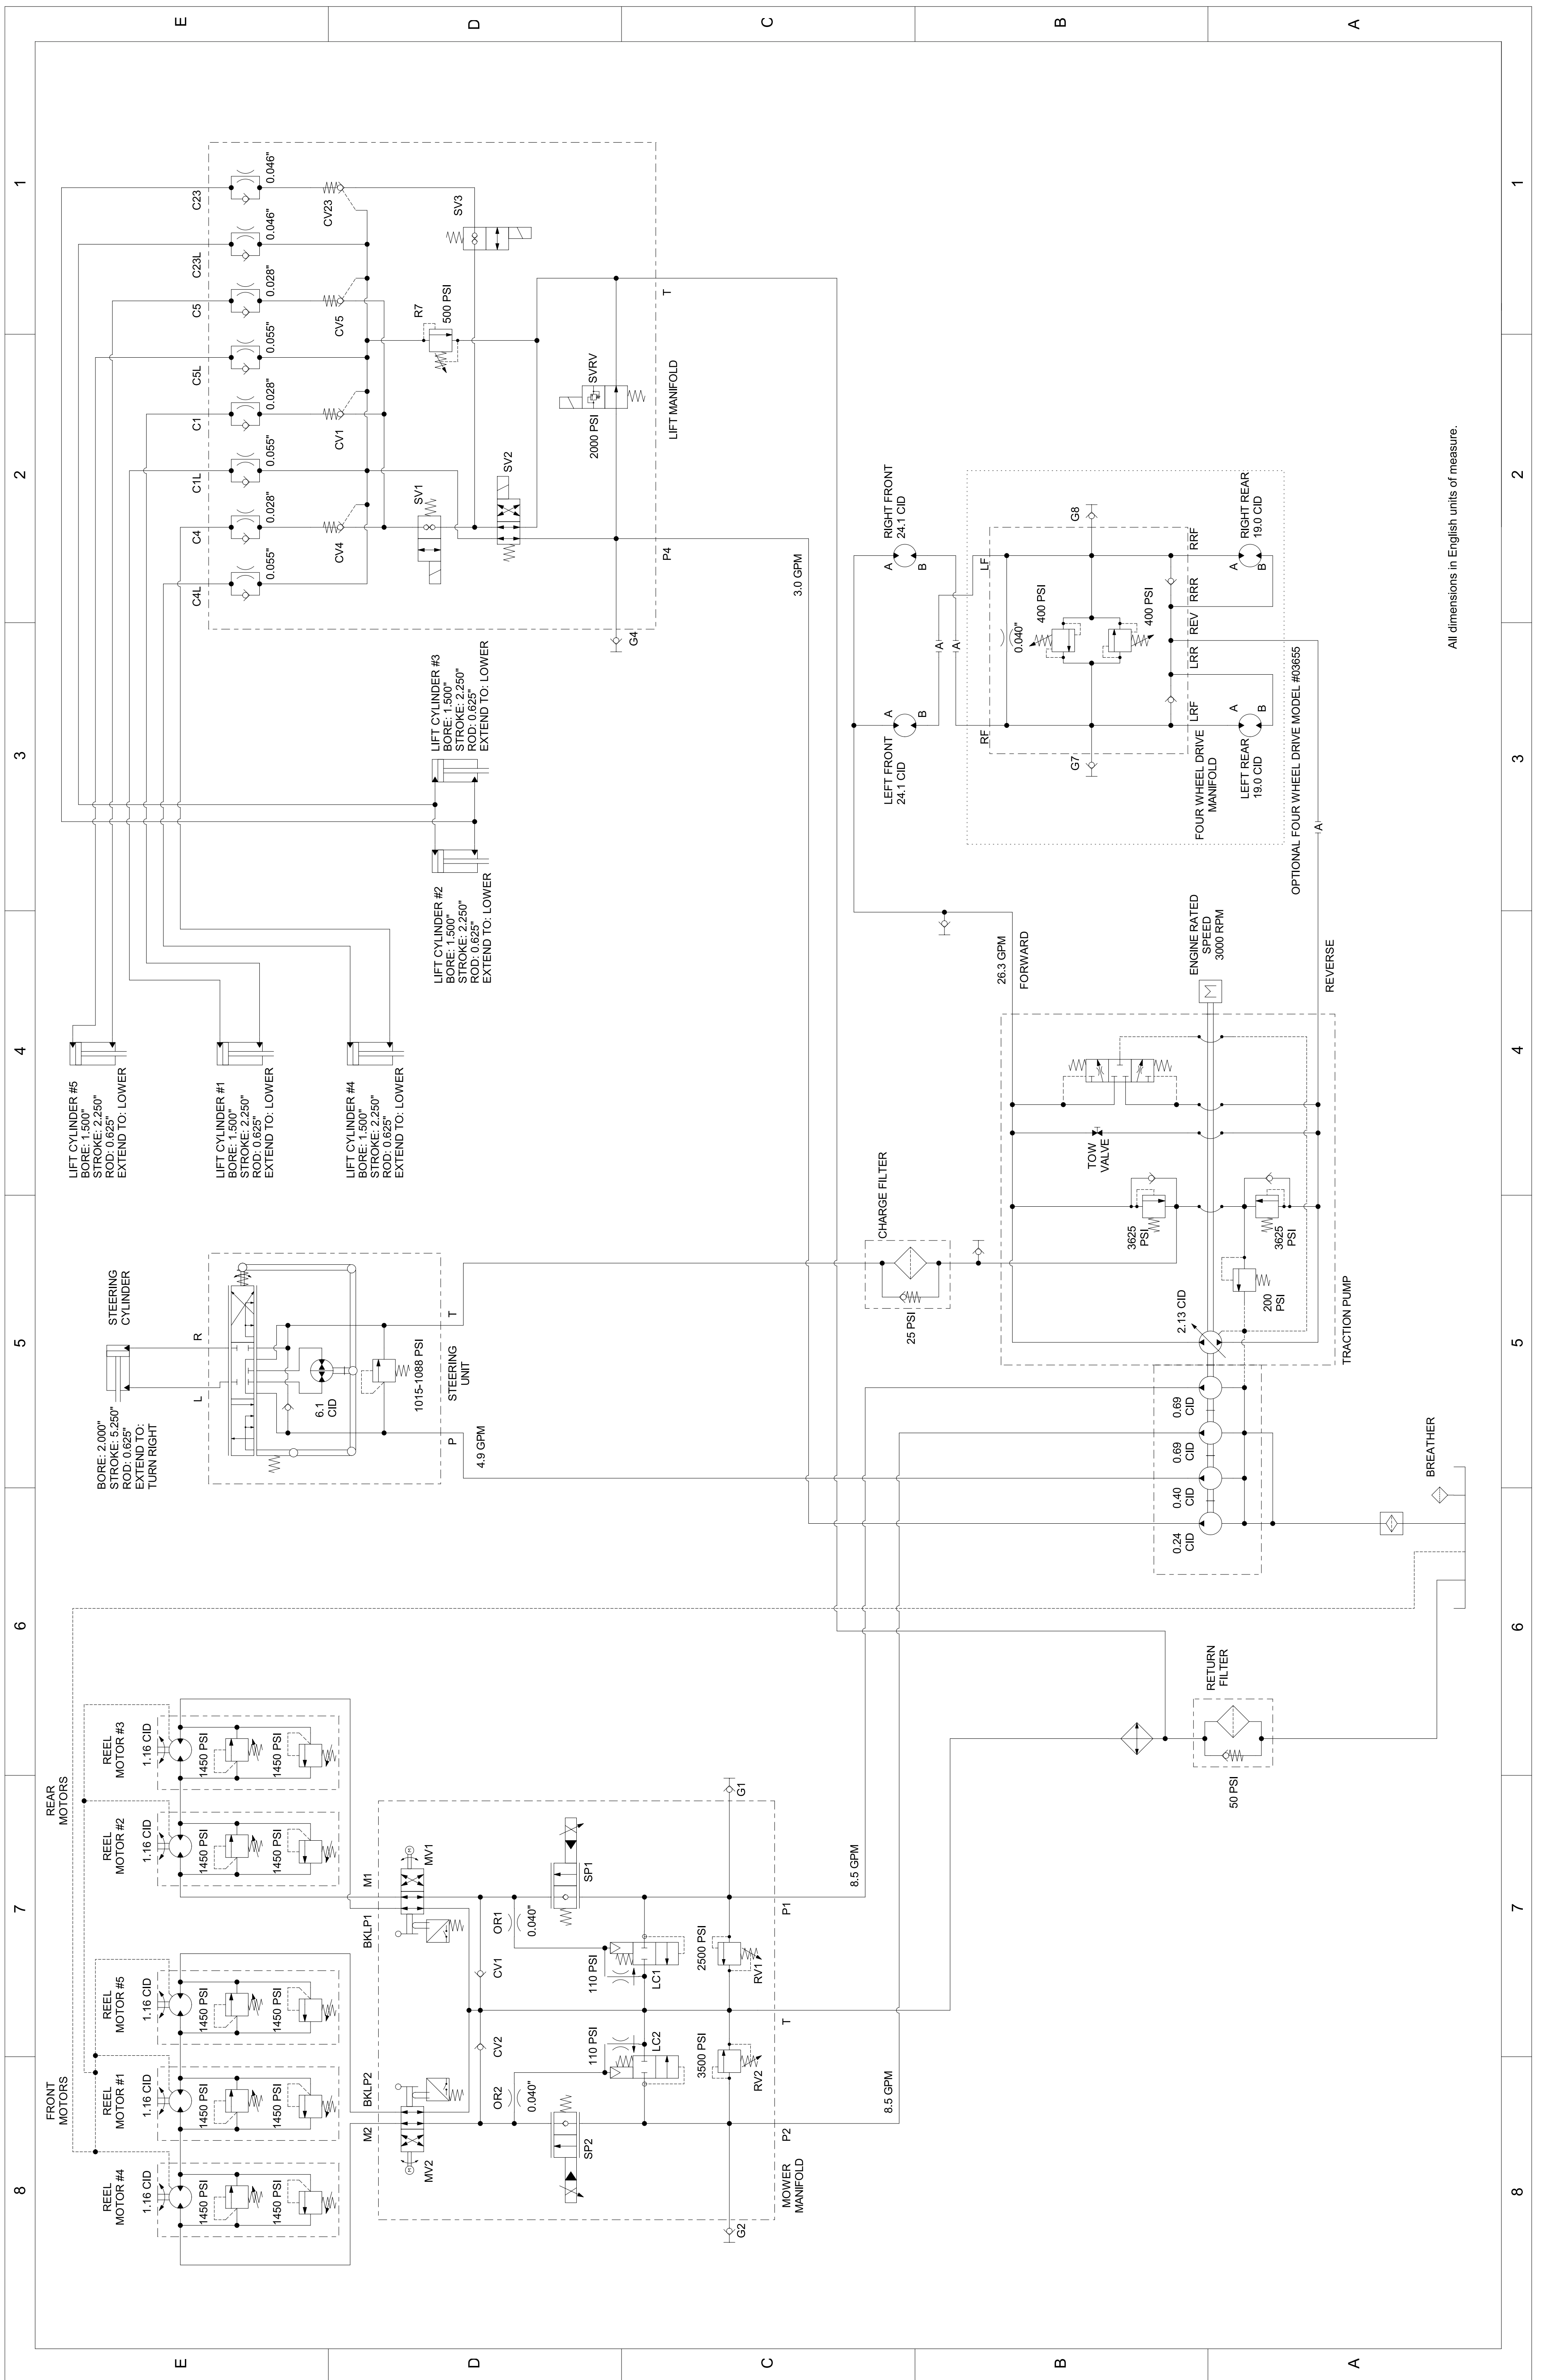

Reelmaster® 5510-D Traction Unit

Model No. 03607—Serial No. 40000000 and Up

Hydraulic Schematic

Model No. 03607
127-2797 Rev A
1 of 1

All dimensions in English units of measure.