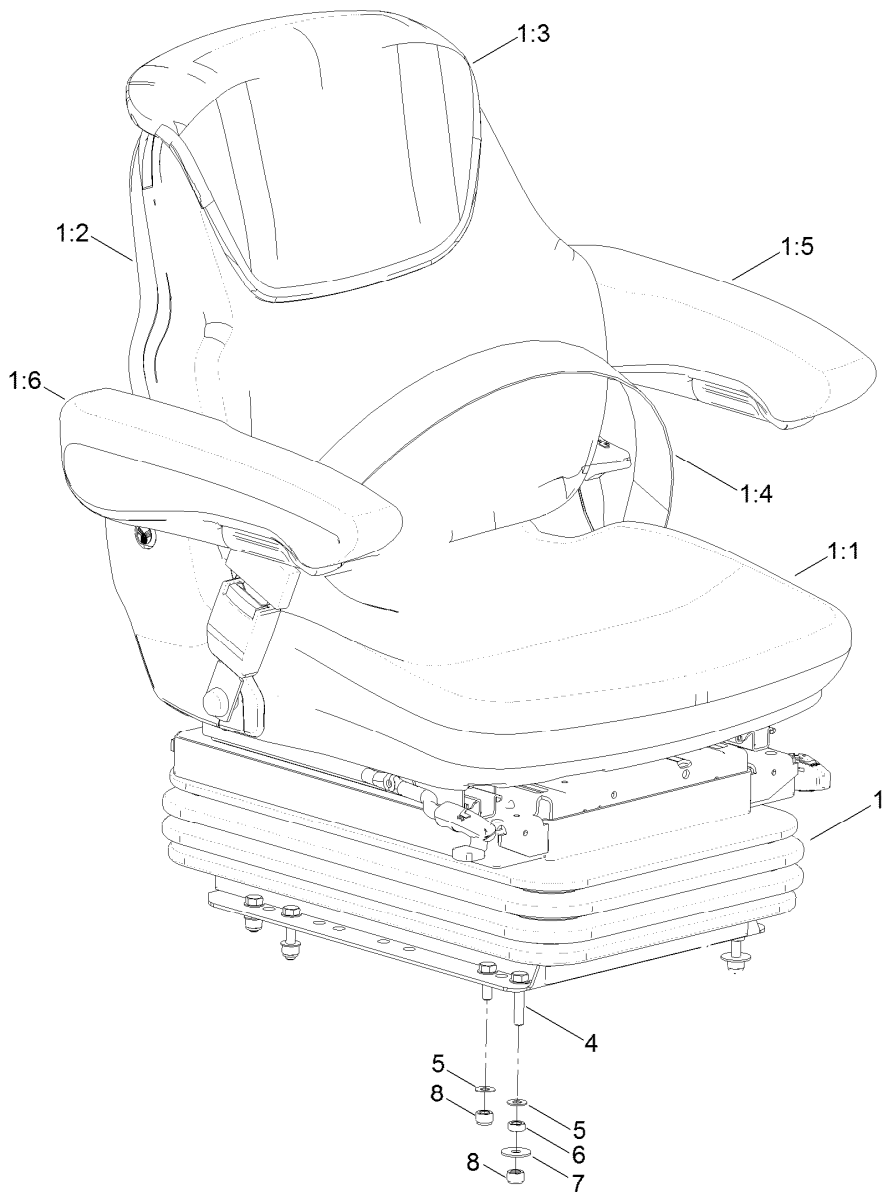

**Count on it.**

**Parts Catalog**

**Deluxe Fabric Seat Kit**

**CT2240, LT-F3000, LT3340 or T4240 Triple  
Turf Mower or Groundsmaster® 3400  
Traction Unit**

**Model No. 02866—Serial No. 316000001 and Up**

## Deluxe Fabric Seat Kit Assembly

Ref.	Part Number	Qty.	Description
1	111-5551	1	Deluxe-Seat, Fabric
1:1	111-5546	1	Cushion-Seat
1:2	111-5547	1	Cushion-Backrest
1:3	111-5548	1	Extension-Backrest
1:4	111-4936	1	Retractable Seat Belt ASM
1:5	111-5540	1	Rest-Arm, LH
1:6	111-5541	1	Rest-Arm, RH
1:99	111-5542	1	Seat Switch Kit ●
4	ZDH1H040U	4	Screw-Set, HH

Ref.	Part Number	Qty.	Description
5	09475	10	Washer
6	ZNH1H000U	4	Nut-Hex
7	09270	2	Washer-Plain
8	09442	4	Nut
9	03162	4	Screw-HH ●
10	111-1140	1	Lead-Power ●
11	70-09-026	1	Fuse-10A ●
99	111-5537	1	Lead-Power ●