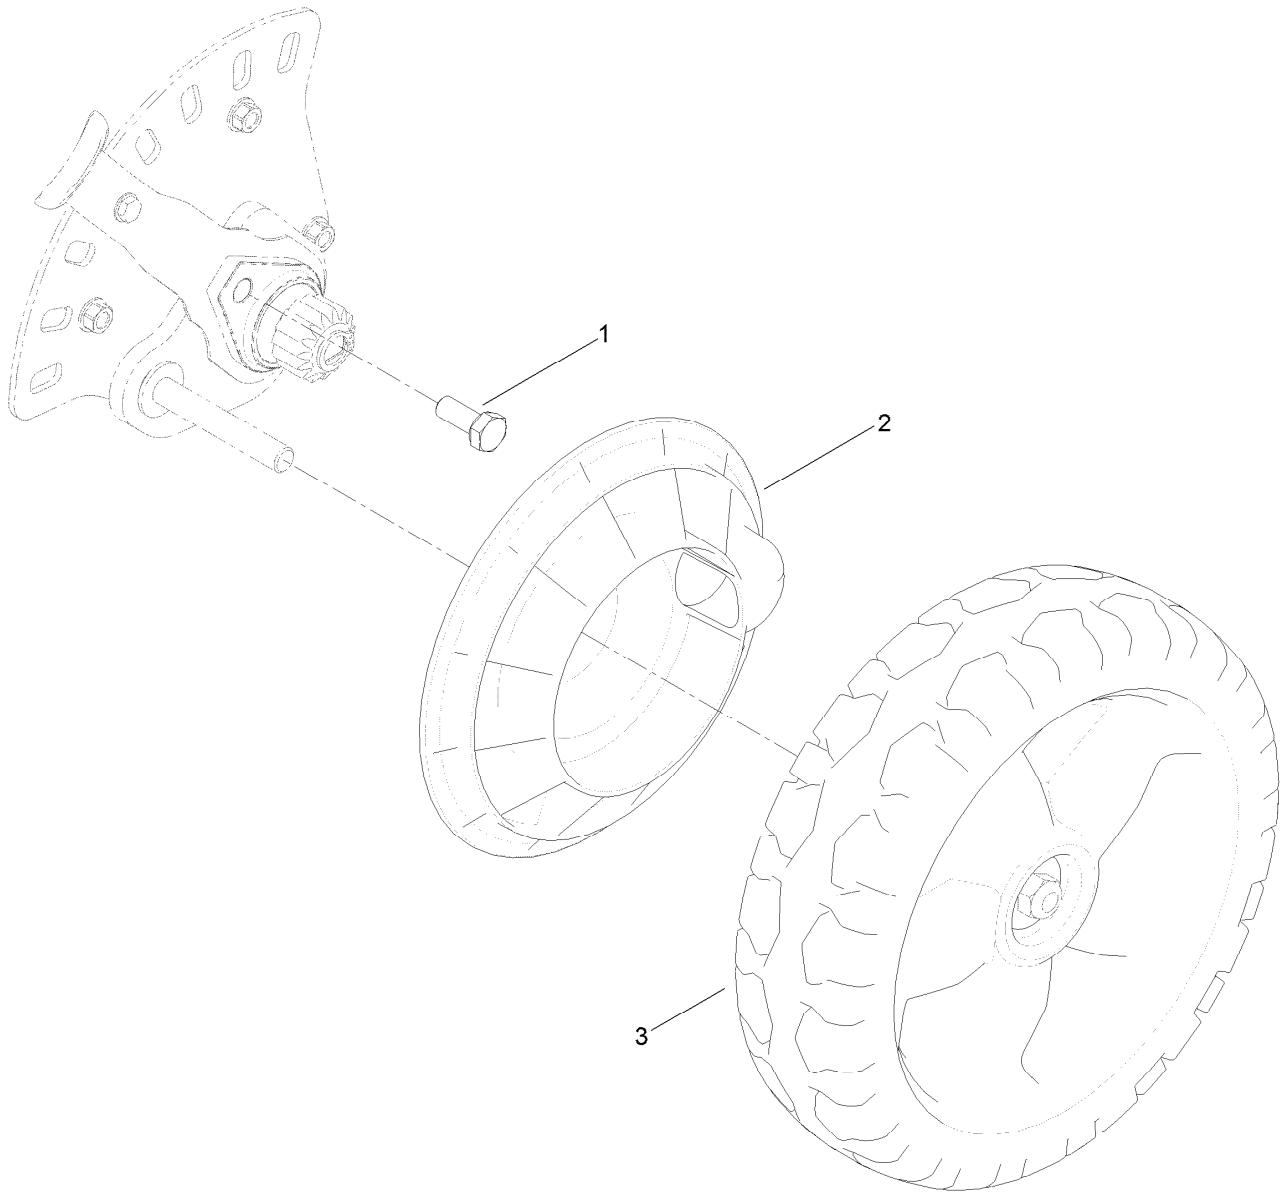

Count on it.

Parts Catalog

Rear Wheel Kit

**21in Heavy-Duty Recycler®/Rear Bagger
Lawn Mower**

Model No. 136-5850

Rear Wheel Kit Assembly No. 136-5850

<i>Ref.</i>	<i>Part Number</i>	<i>Qty.</i>	<i>Description</i>
1	133-2668	1	Screw-HH
2	133-2635	1	Cover-Wheel
3	133-2640	1	9 Inch Wheel ASM