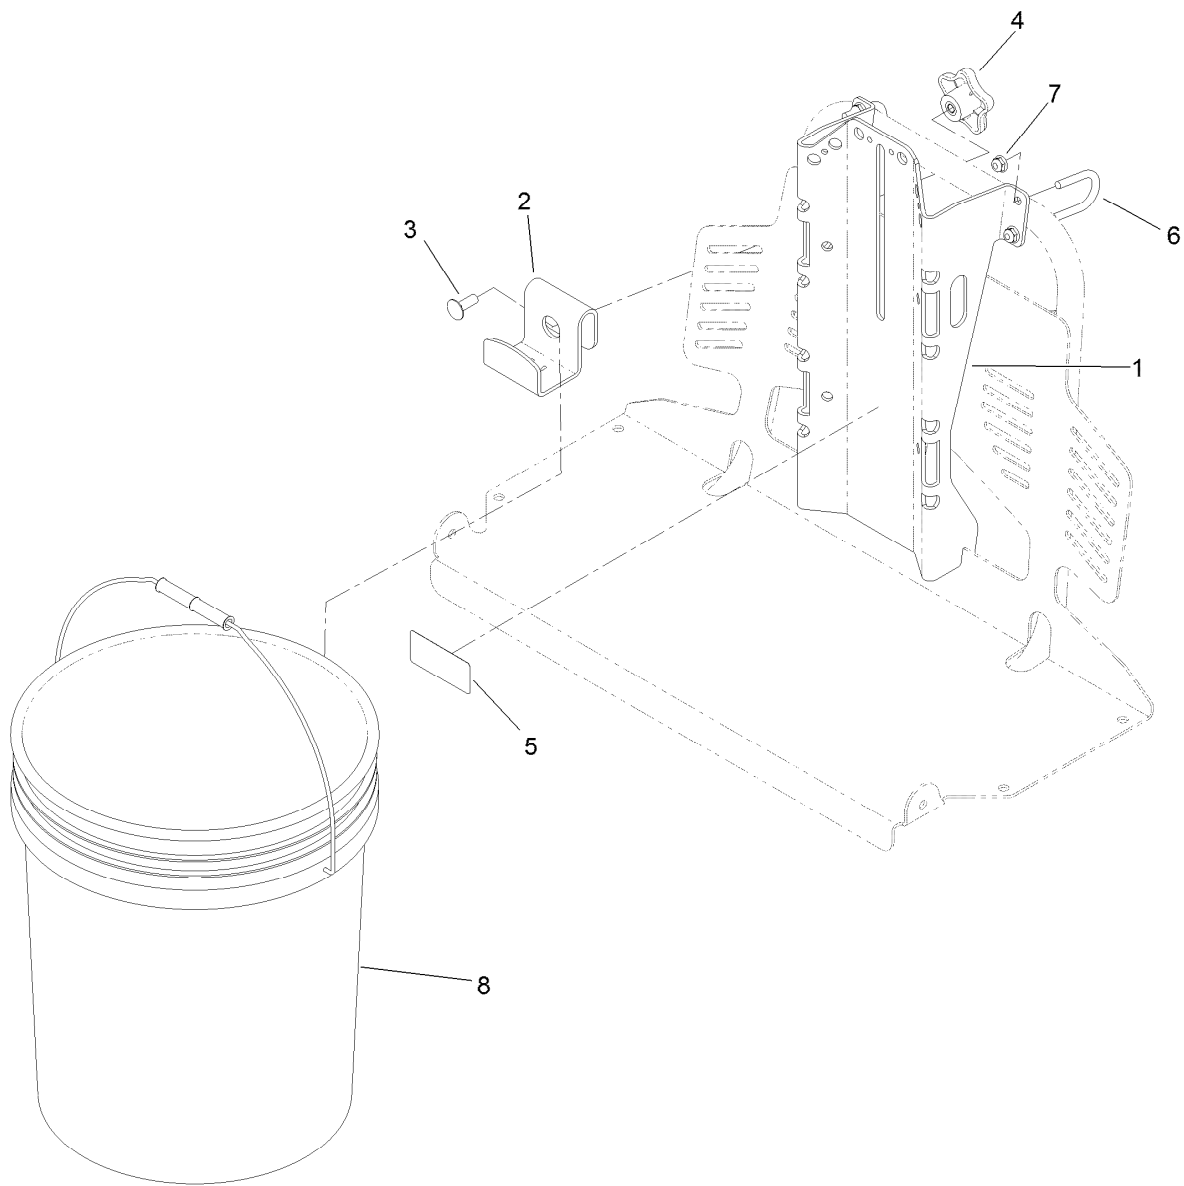

Count on it.

Parts Catalog

**Bucket Mount Kit
Grandstand® Mower**

Model No. 136-5681

Bucket Mount Assembly No. 136-5681

<i>Ref.</i>	<i>Part Number</i>	<i>Qty.</i>	<i>Description</i>
1	136-5679-03	1	Bracket-Mount, Universal
2	133-1897-03	1	Bracket-Top
3	3230-10	1	Screw-CARR
4	106-4161	1	Knob-Handle
5	136-1680	1	Decal-Weight, Maximum
6	92-0010	2	U-Bolt
7	104-7201	4	Nut-Flange, NI
8	133-2533	1	Bucket-5 Gallon