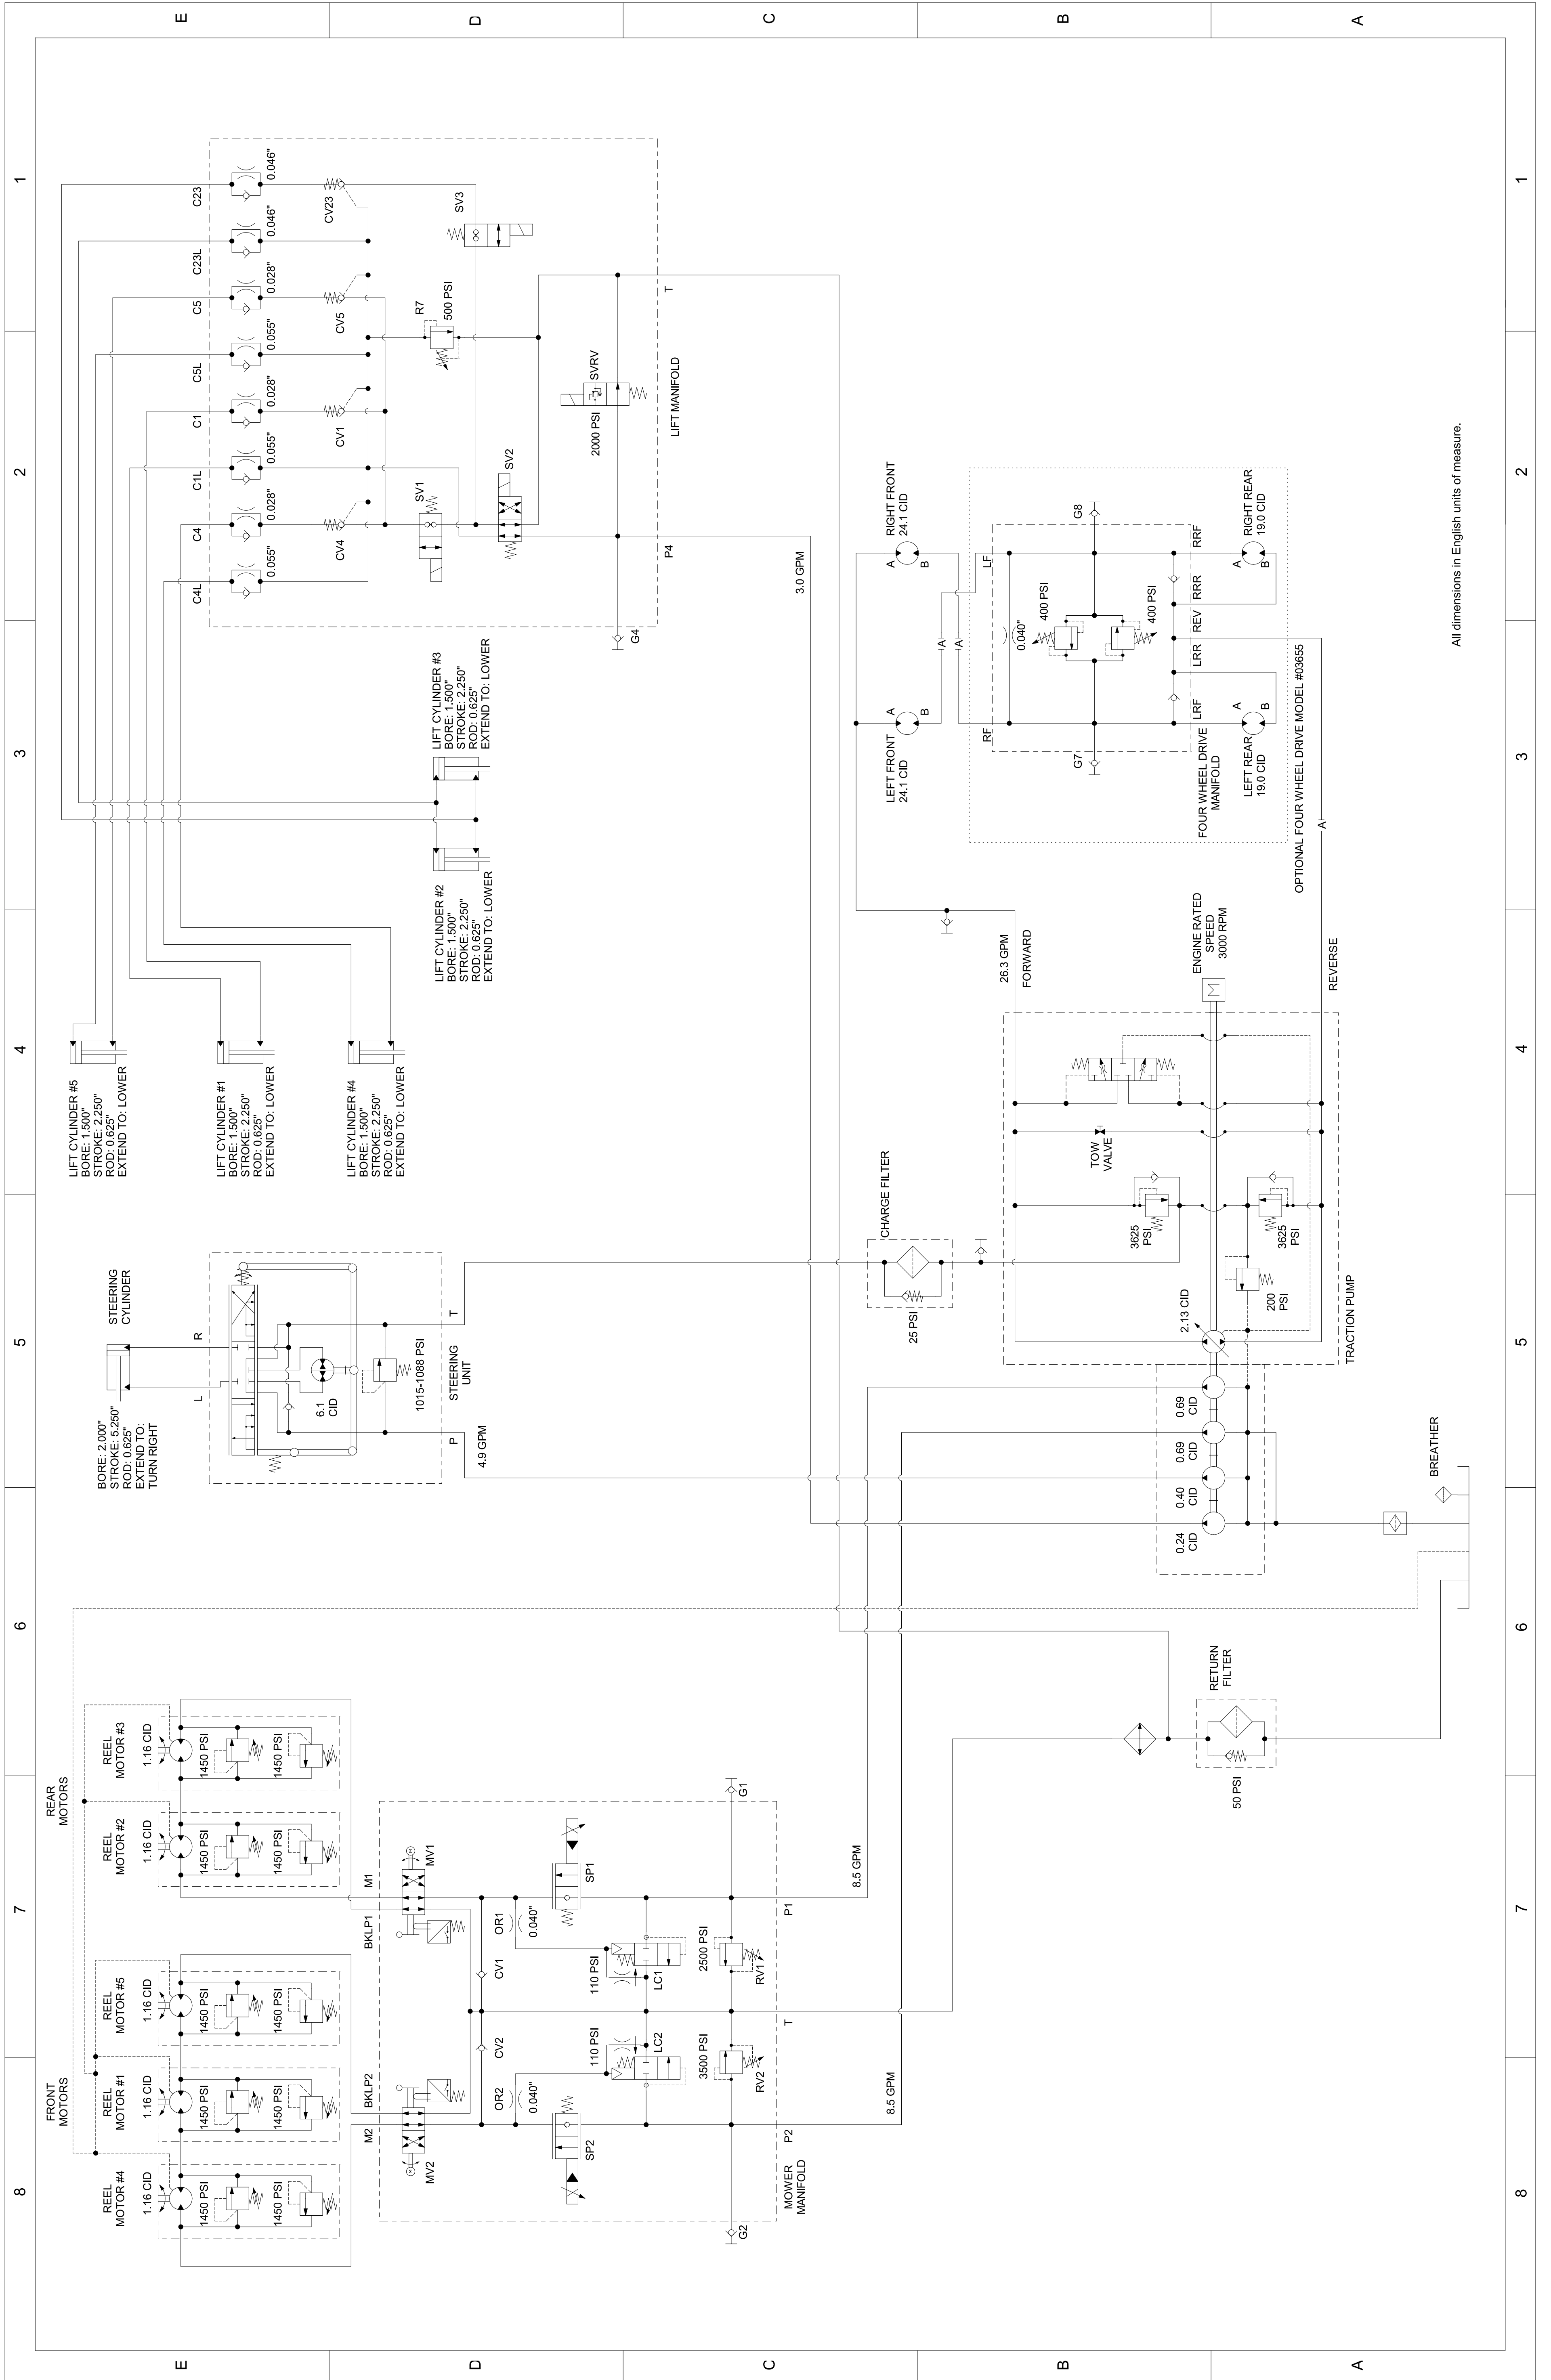

# Reelmaster® 5510-D Traction Unit

Model No. 03607—Serial No. 31500001 and Up  
Model No. 03607A—Serial No. 31500001 and Up

Hydraulic Schematic

Model No. 03607 and 03607A  
127-2797 Rev A  
1 of 1

All dimensions in English units of measure.