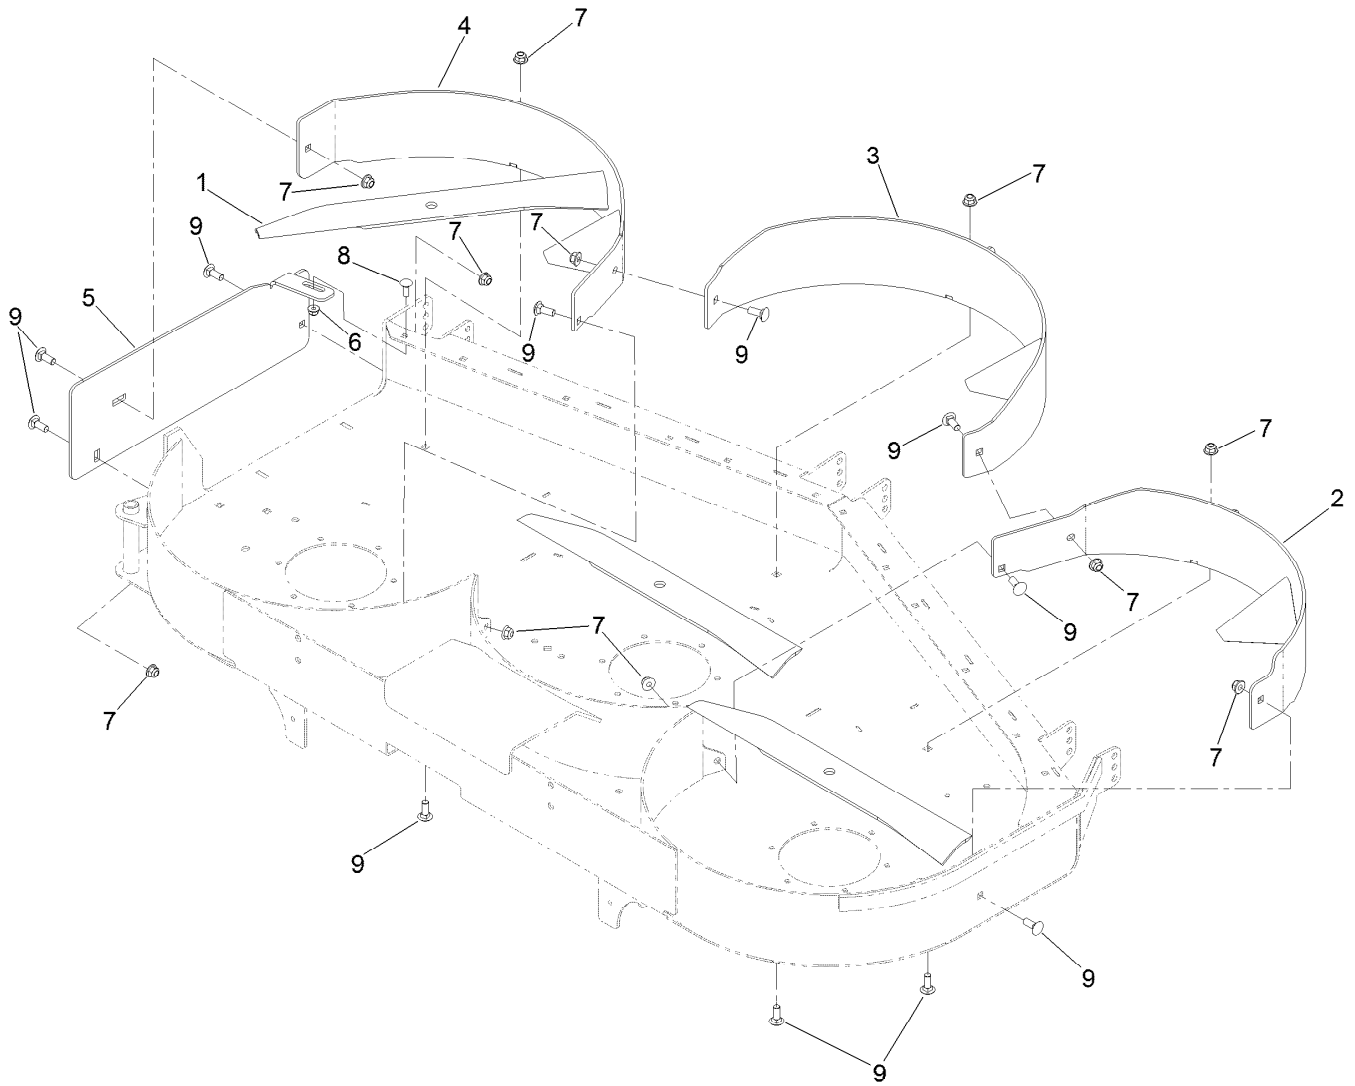

Count on it.

Parts Catalog

60in Recycler® Kit

TITAN® HD 1500 or 2000 Series Riding Mower

Model No. 126-8703

60in Recycler Kit Assembly No. 126-8703

<i>Ref.</i>	<i>Part Number</i>	<i>Qty.</i>	<i>Description</i>
1	133-2161	3	Blade-Rotary, Recycling 20.5In
2	120-2492-01	1	Baffle-LH
3	120-2493-01	1	Baffle-Center
4	120-2494-01	1	Baffle-RH
5	120-2404-01	1	Plate-Cover, Discharge
6	104-8300	1	Nut-Flange, NI
7	104-8301	11	Nut-Flange, NI
8	3230-16	1	Screw-CARR
9	3231-2	11	Bolt-CARR