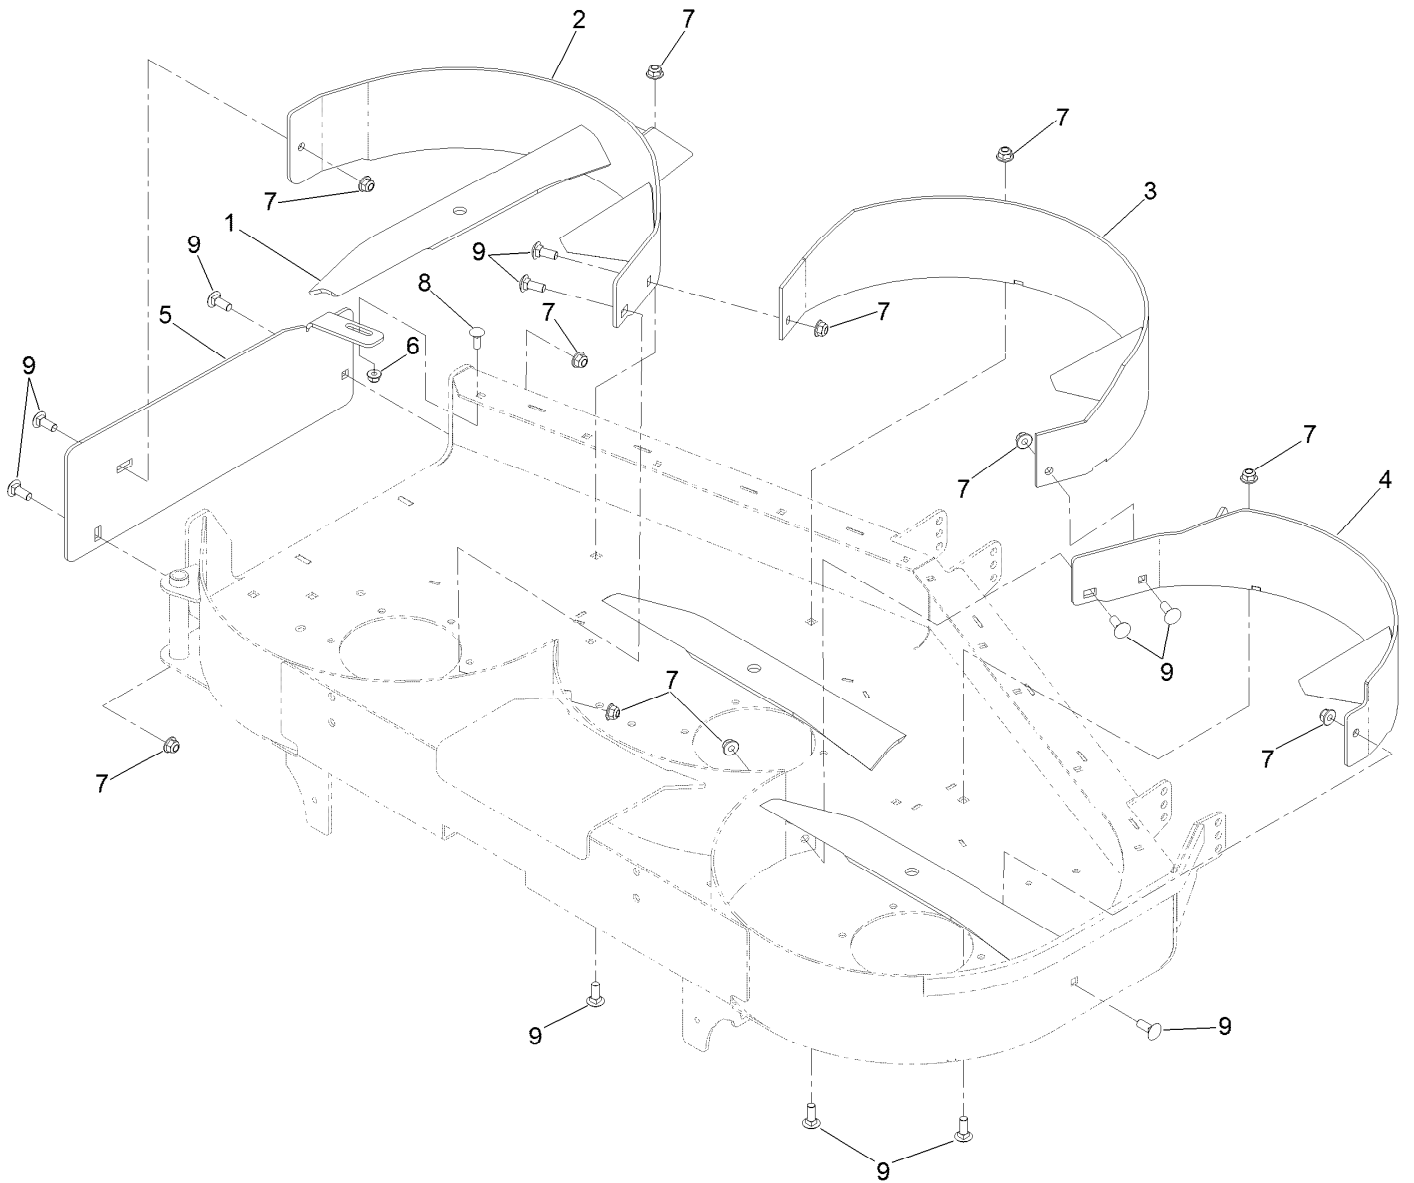

Count on it.

Parts Catalog

52in Recycler® Kit

TITAN® HD 1500 or 2000 Series Riding Mower

Model No. 126-8702

52in Recycler Kit Assembly No. 126-8702

Ref.	Part Number	Qty.	Description
1	133-2162	3	Blade-Rotary, Recycling 18.0In
2	120-2419-01	1	Baffle-RH
3	120-2418-01	1	Baffle-Center
4	120-2417-01	1	Baffle-LH
5	120-2404-01	1	Plate-Cover, Discharge
6	104-8300	1	Nut-Flange, NI
7	104-8301	11	Nut-Flange, NI
8	3230-16	1	Screw-CARR
9	3231-2	11	Bolt-CARR