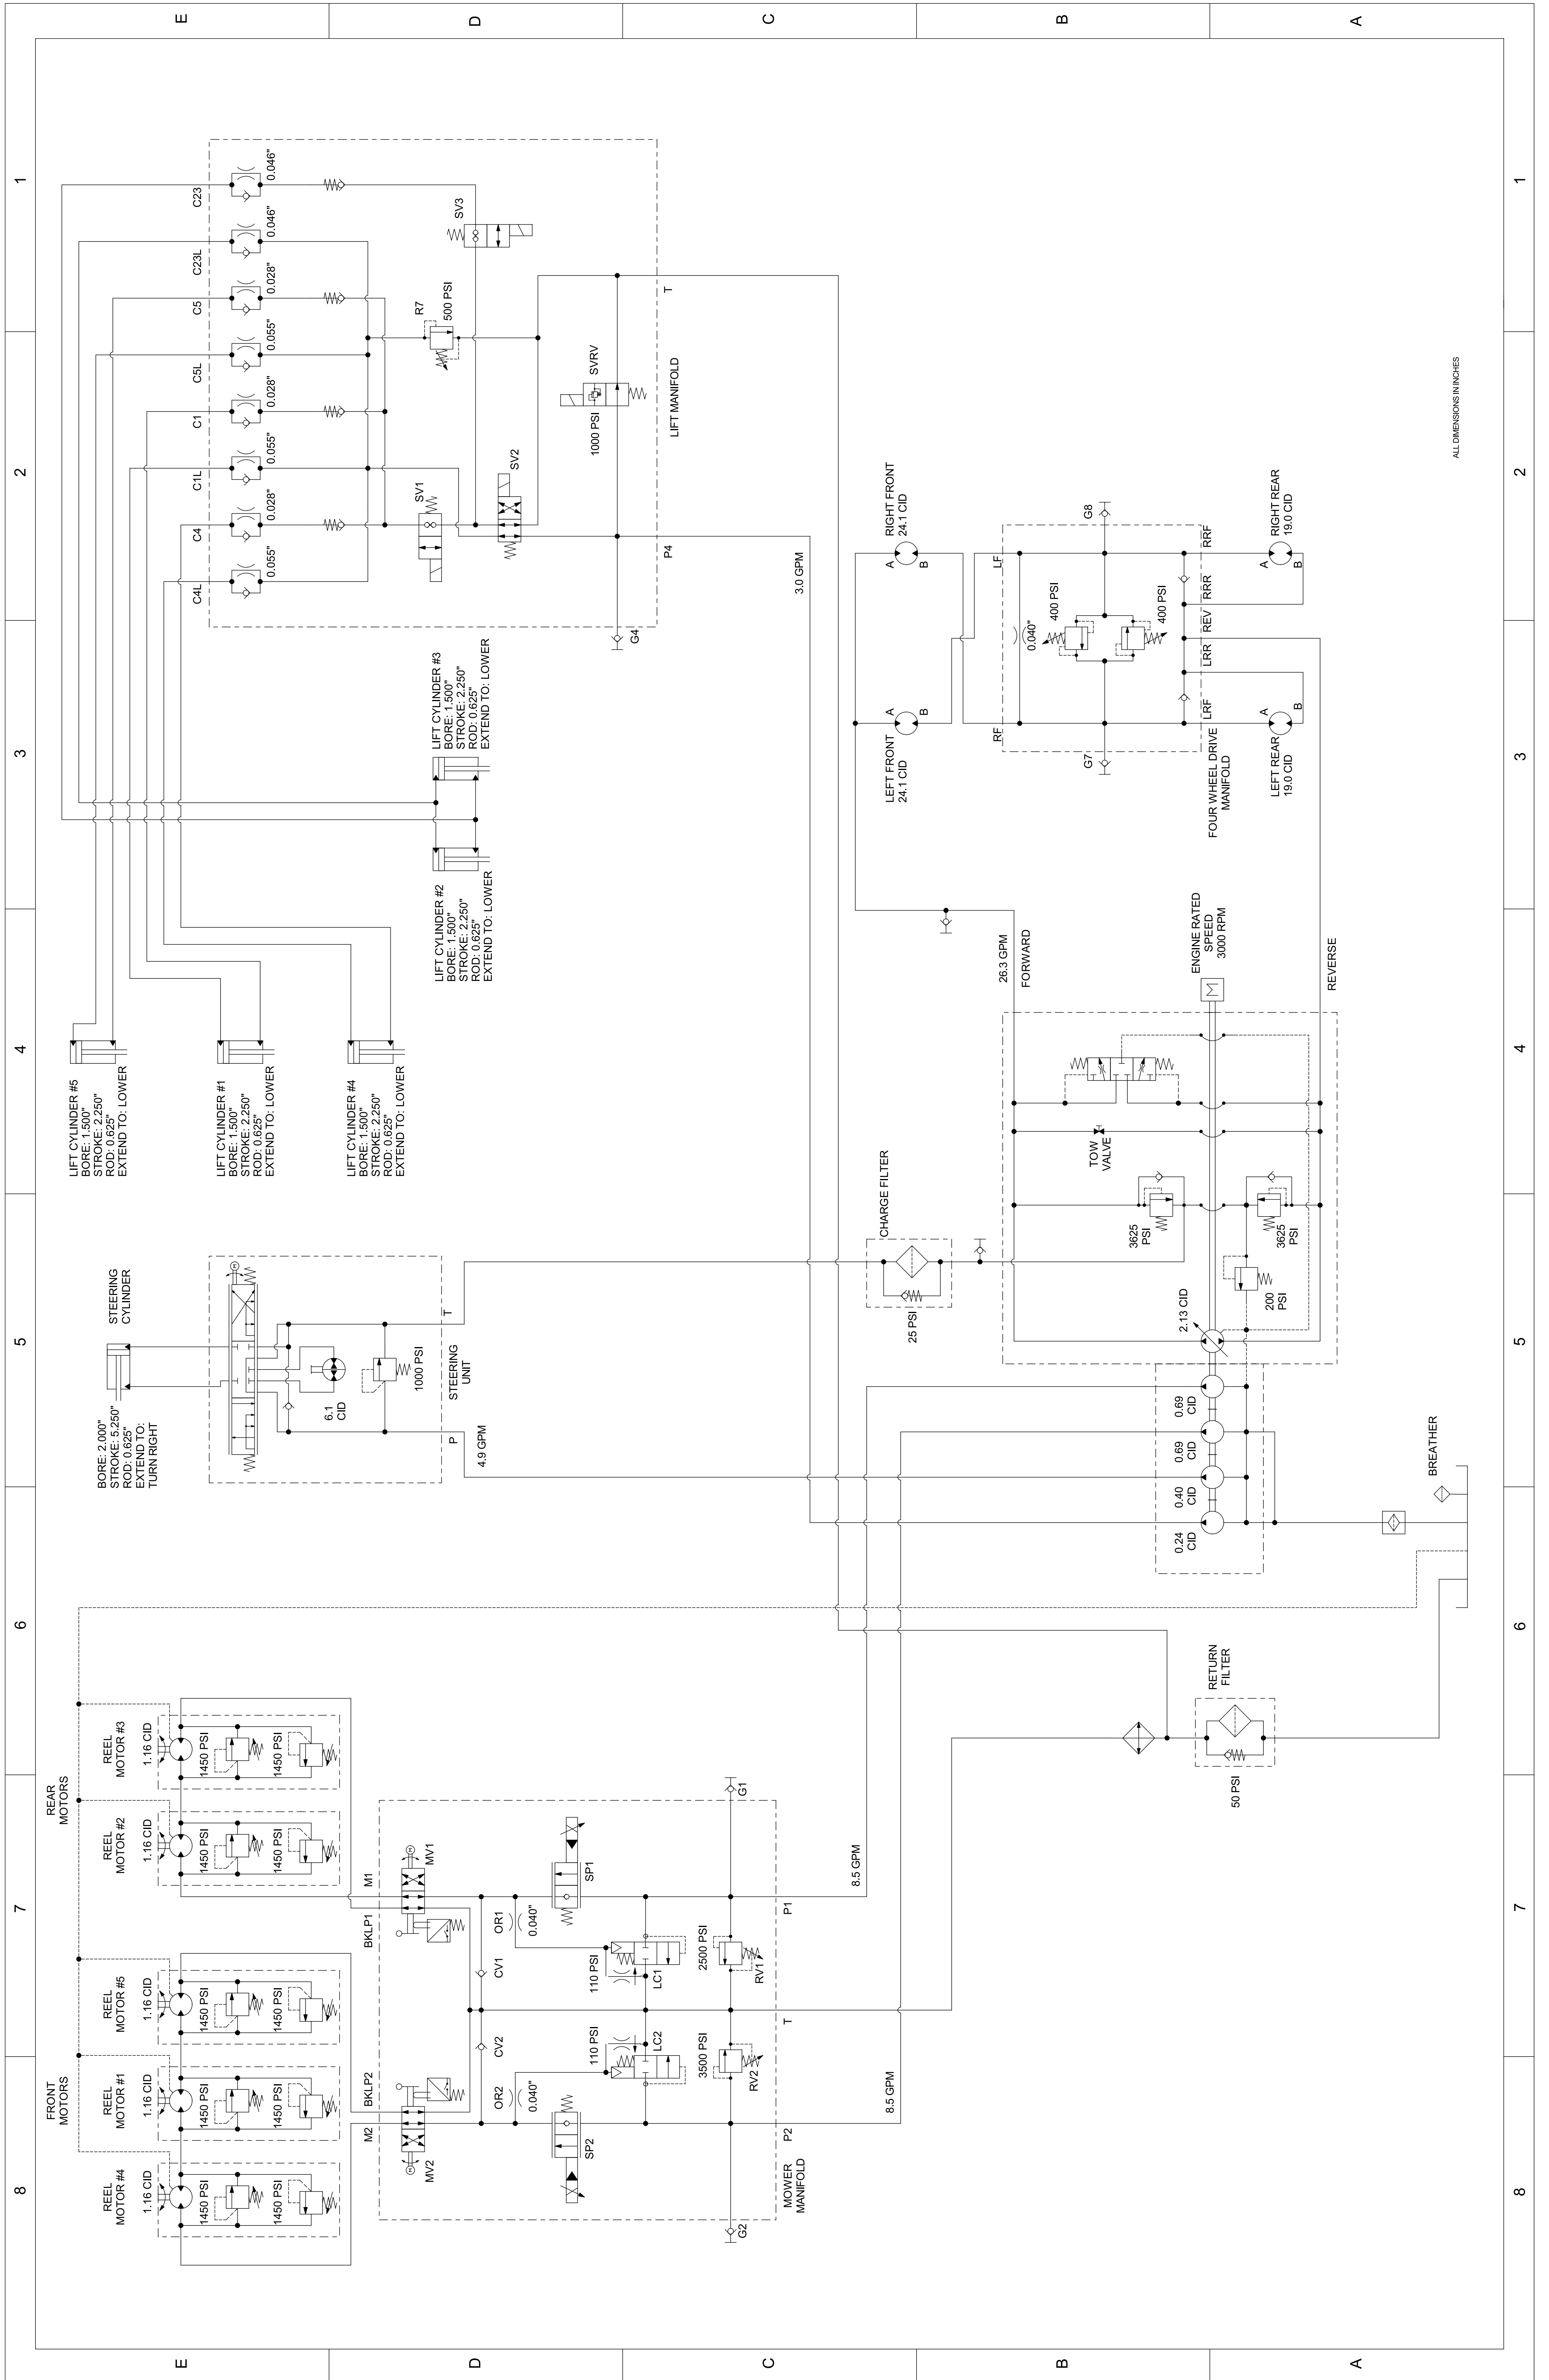

Reelmaster® 5610-D Traction Unit

Model No. 03679—Serial No. 31600001 and Up

Hydraulic Schematic

Model No. 03679
133-2949 Rev A
1 of 1

ALL DIMENSIONS IN INCHES