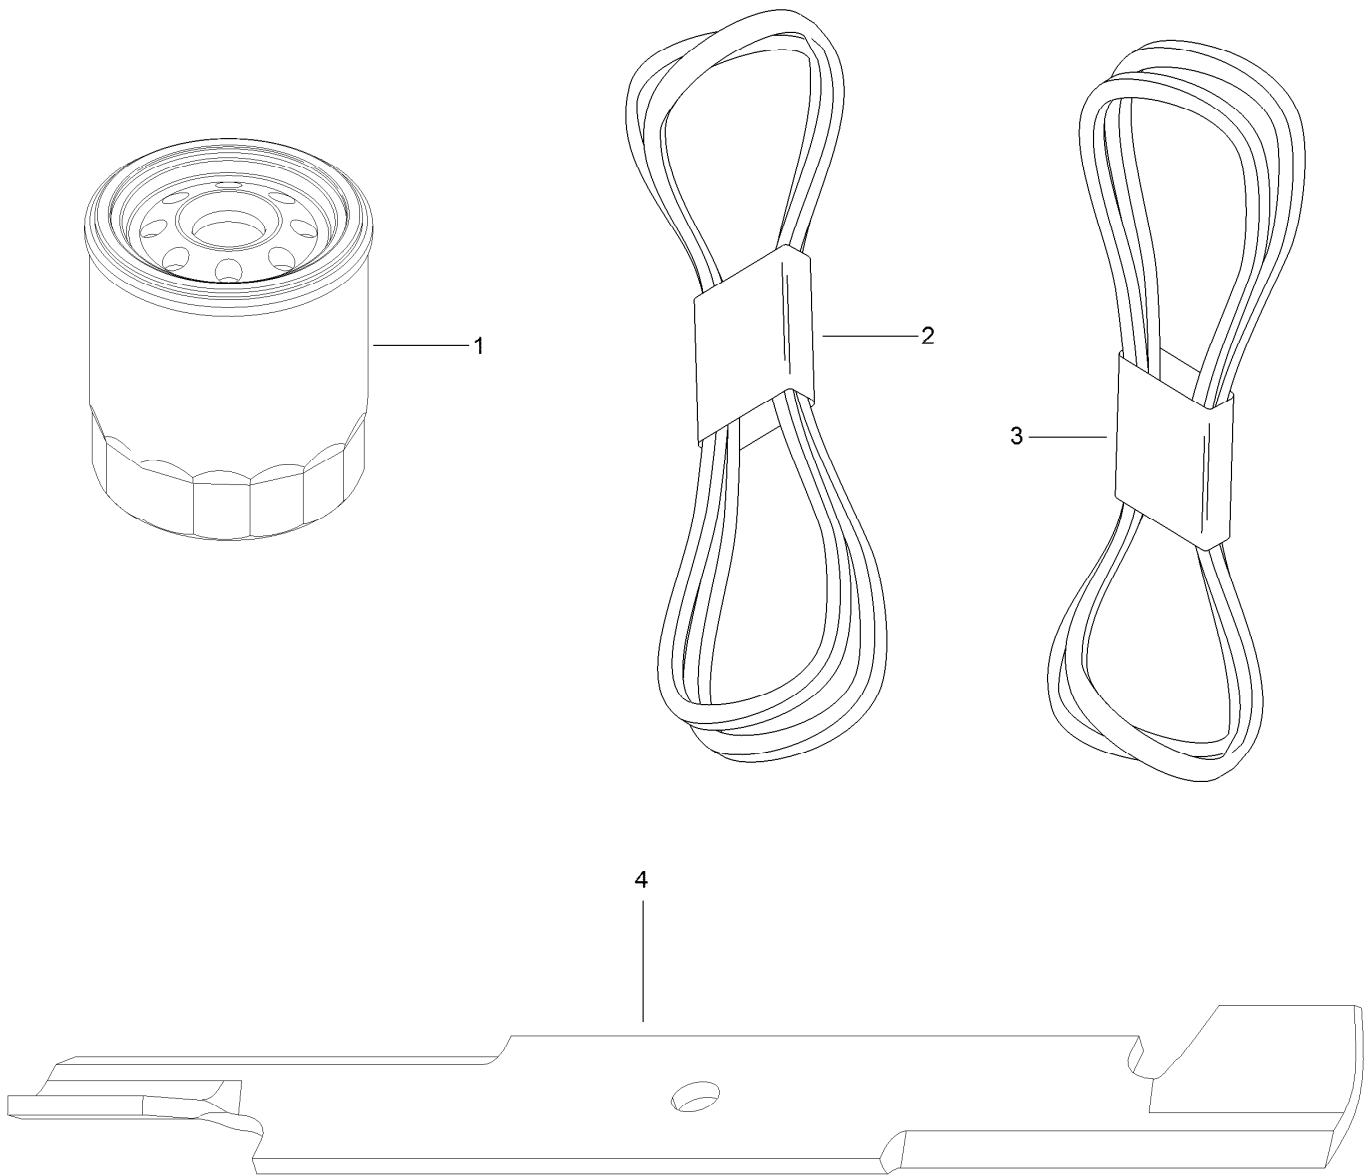

Count on it.

Parts Catalog

MVP Belt and Blade Kit

**TITAN® HD 1500 or 2000 Series Riding
Mower with 48in Deck**

Model No. 127-6795

MVP Belt and Blade Kit Assembly No. 127-6795

| <i>Ref.</i> | <i>Part Number</i> | <i>Qty.</i> | <i>Description</i> |
|-------------|--------------------|-------------|--------------------------------|
| 1 | 109-3321 | 2 | Element-Oil Filter, HYD |
| 2 | 126-5993 | 1 | Belt-V |
| 3 | 126-7731 | 1 | Belt-Drive, Deck |
| 4 | 133-2137 | 3 | Blade Rotary, 16.5In (Hi Flow) |