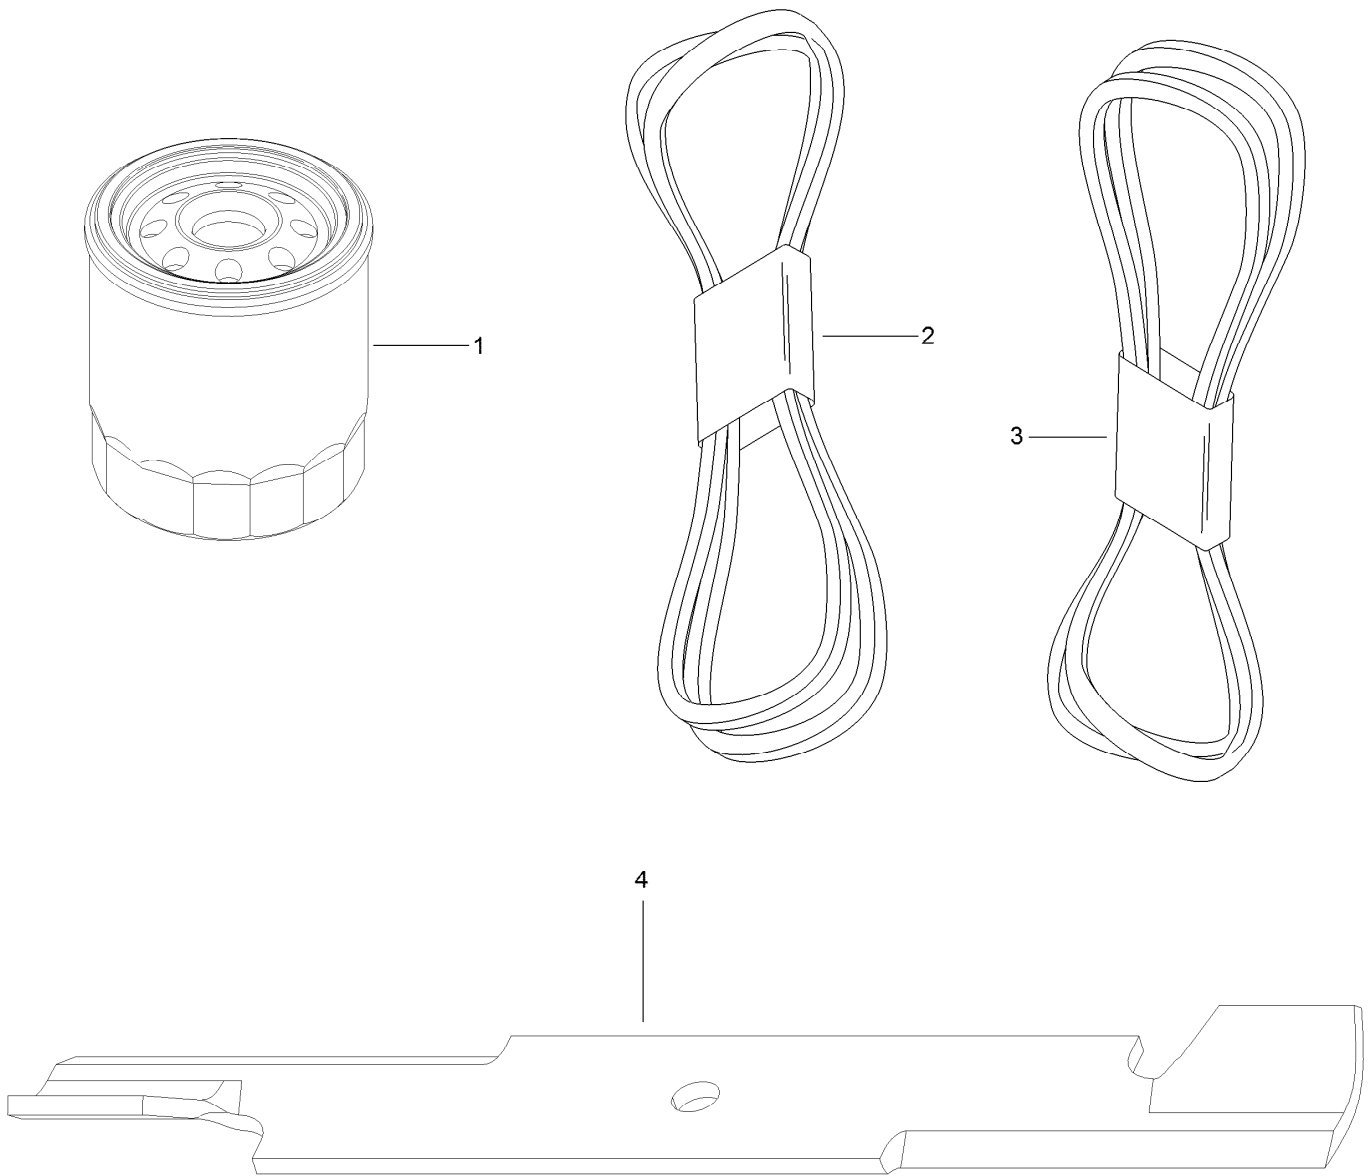

Count on it.

Parts Catalog

MVP Belt and Blade Kit

**TITAN® HD 1500 or 2000 Series Riding
Mower with 52in Deck**

Model No. 127-6794

MVP Belt and Blade Kit Assembly No. 127-6794

<i>Ref.</i>	<i>Part Number</i>	<i>Qty.</i>	<i>Description</i>
1	109-3321	2	Element-Oil Filter, HYD
2	126-5993	1	Belt-V
3	126-7732	1	Belt, Deck Drive
4	133-2134	3	Blade-Rotary, 18.0In (Hi Flow)