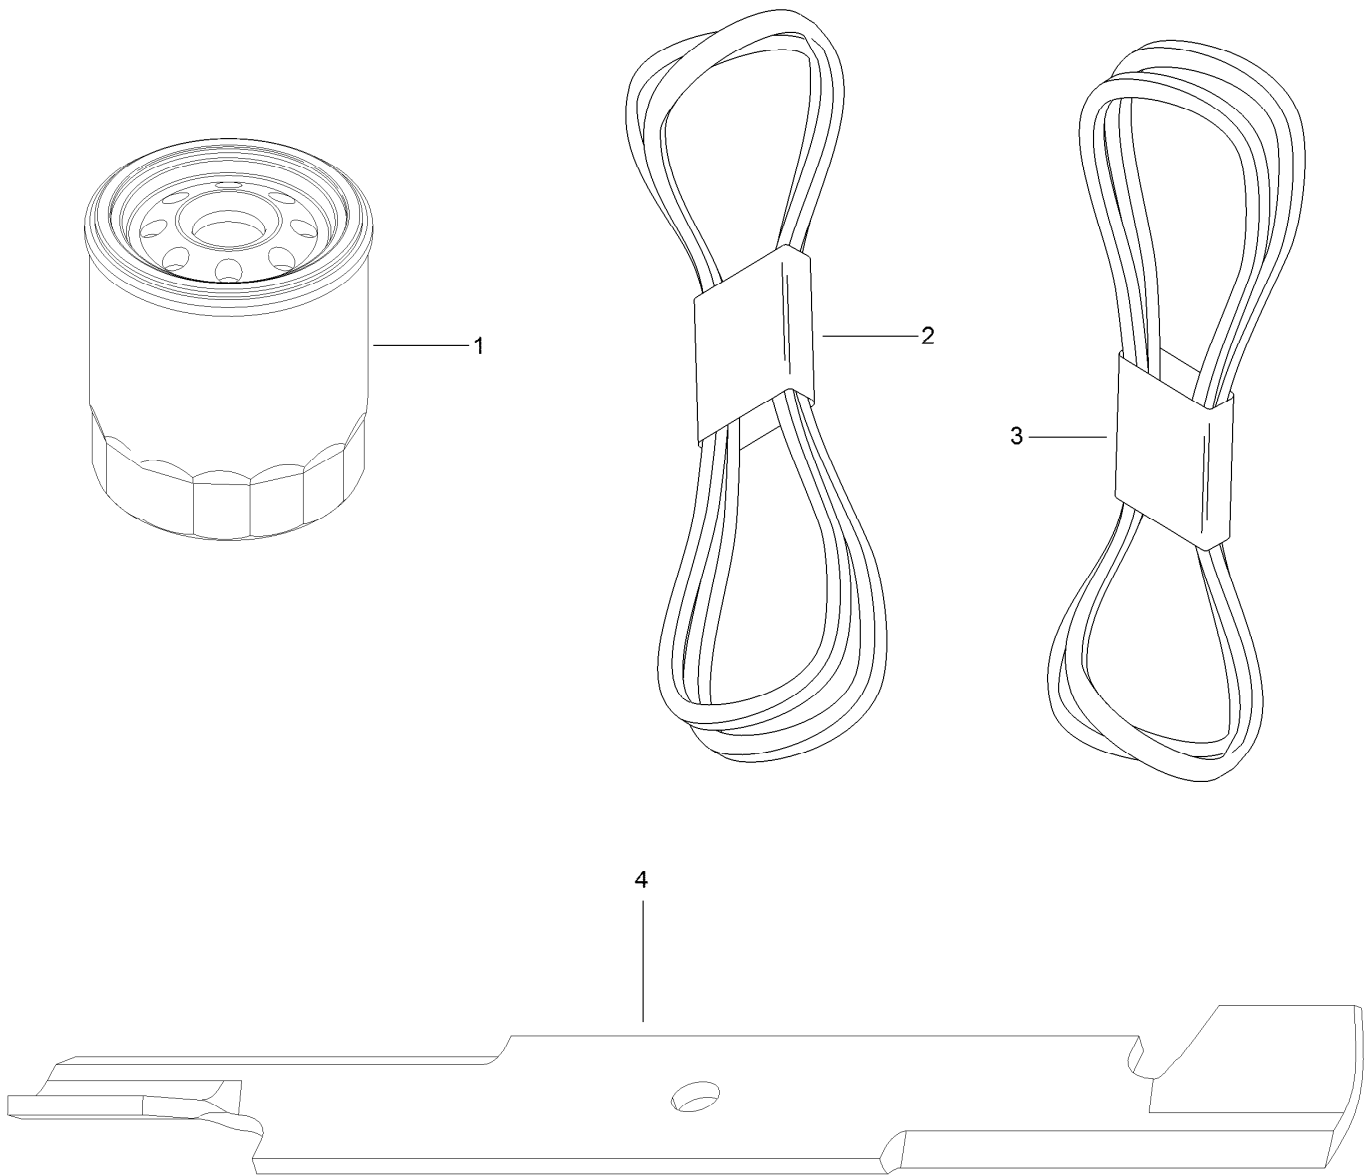

Count on it.

Parts Catalog

MVP Belt and Blade Kit

**TITAN® HD 2500 Series Riding Mower with
48in Deck**

Model No. 127-6792

MVP Belt and Blade Kit Assembly No. 127-6792

<i>Ref.</i>	<i>Part Number</i>	<i>Qty.</i>	<i>Description</i>
1	109-3321	2	Element-Oil Filter, HYD
2	126-5993	1	Belt-V
3	116-3111	1	Belt-V
4	133-2137	3	Blade Rotary, 16.5In (Hi Flow)