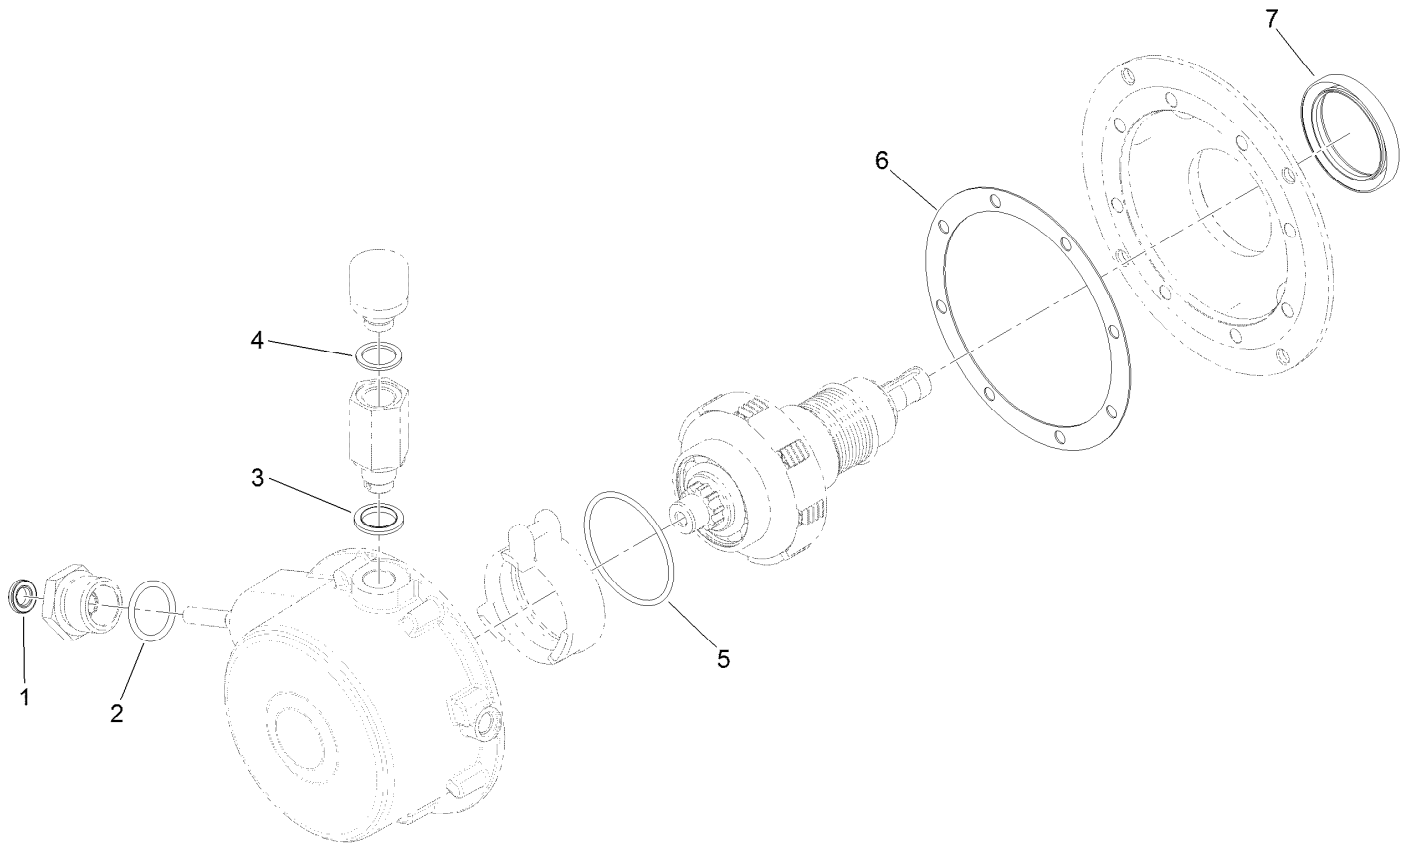

Count on it.

Parts Catalog

MVP Kit

Greensmaster® Flex™ 1820 or 2120 Traction Unit

Model No. 133-8898

MVP Clutch Seal Assembly No. 133-8898

<i>Ref.</i>	<i>Part Number</i>	<i>Qty.</i>	<i>Description</i>
1	131-3126	1	Seal-Oil
2	237-81	1	O-Ring
3	10-06-031	1	Seal-Dowty
4	133-5659	1	Washer-Rubber
5	103-5895	1	O-Ring
6	130-9477	1	Gasket
7	133-8905	1	Seal-Oil