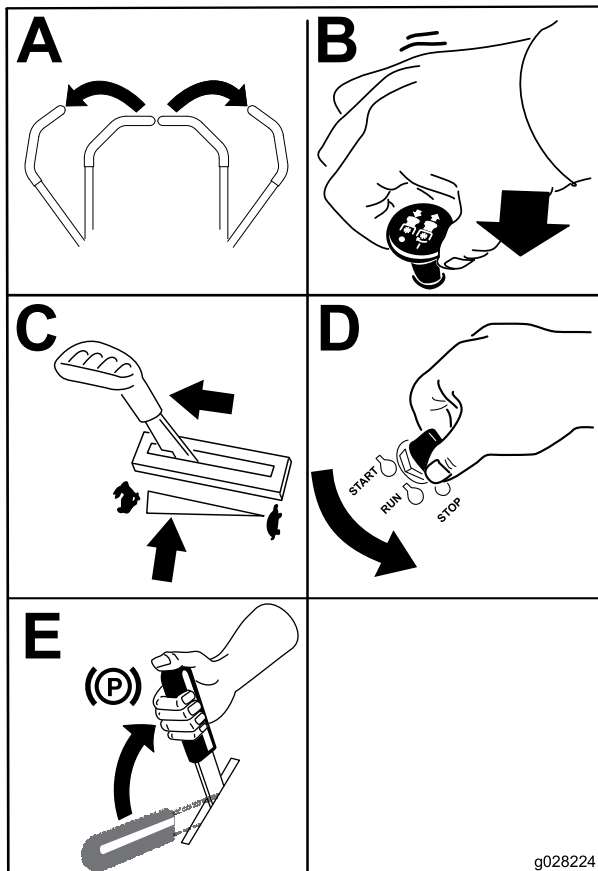

Belt Guide

TITAN® ZX Zero-Turn-Radius Riding Mower

Model No. 133-9298

Installation Instructions

▲ WARNING

CALIFORNIA Proposition 65 Warning

This product contains a chemical or chemicals known to the State of California to cause cancer, birth defects, or reproductive harm.

Preparing the Machine

Figure 1

g028224

Installing the Belt Guide

Figure 2

g036030

Count on it.