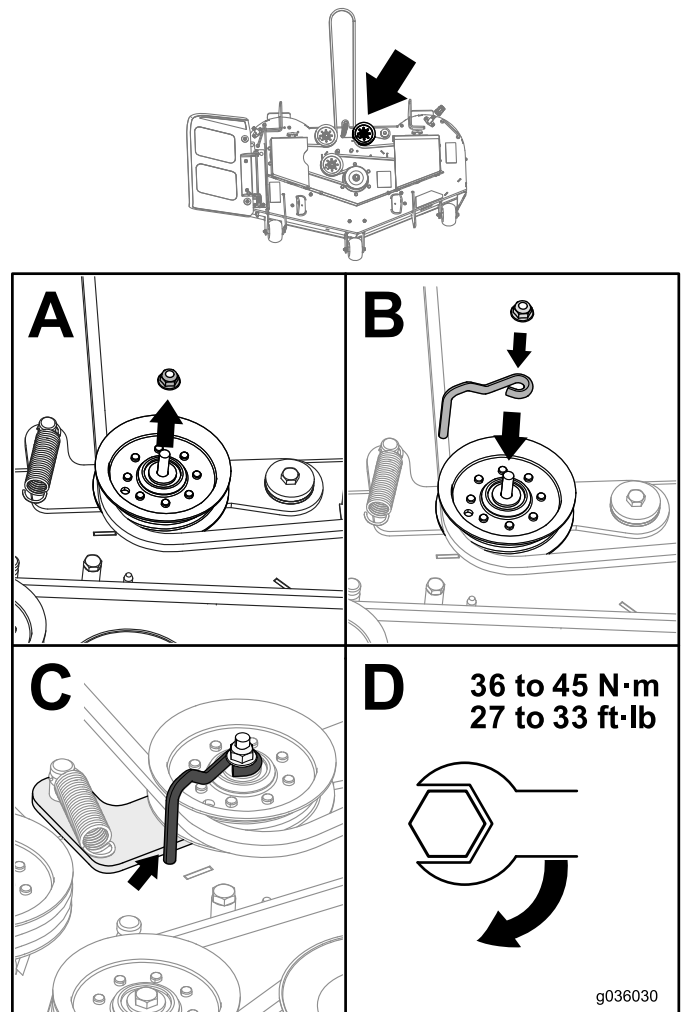

Belt Guide

TITAN® ZX Zero-Turn-Radius Riding Mower

Model No. 133-9298

Installation Instructions

▲ WARNING

CALIFORNIA Proposition 65 Warning

This product contains a chemical or chemicals known to the State of California to cause cancer, birth defects, or reproductive harm.

Preparing the Machine

Figure 1

g028224

Installing the Belt Guide

Figure 2

g036030

Count on it.