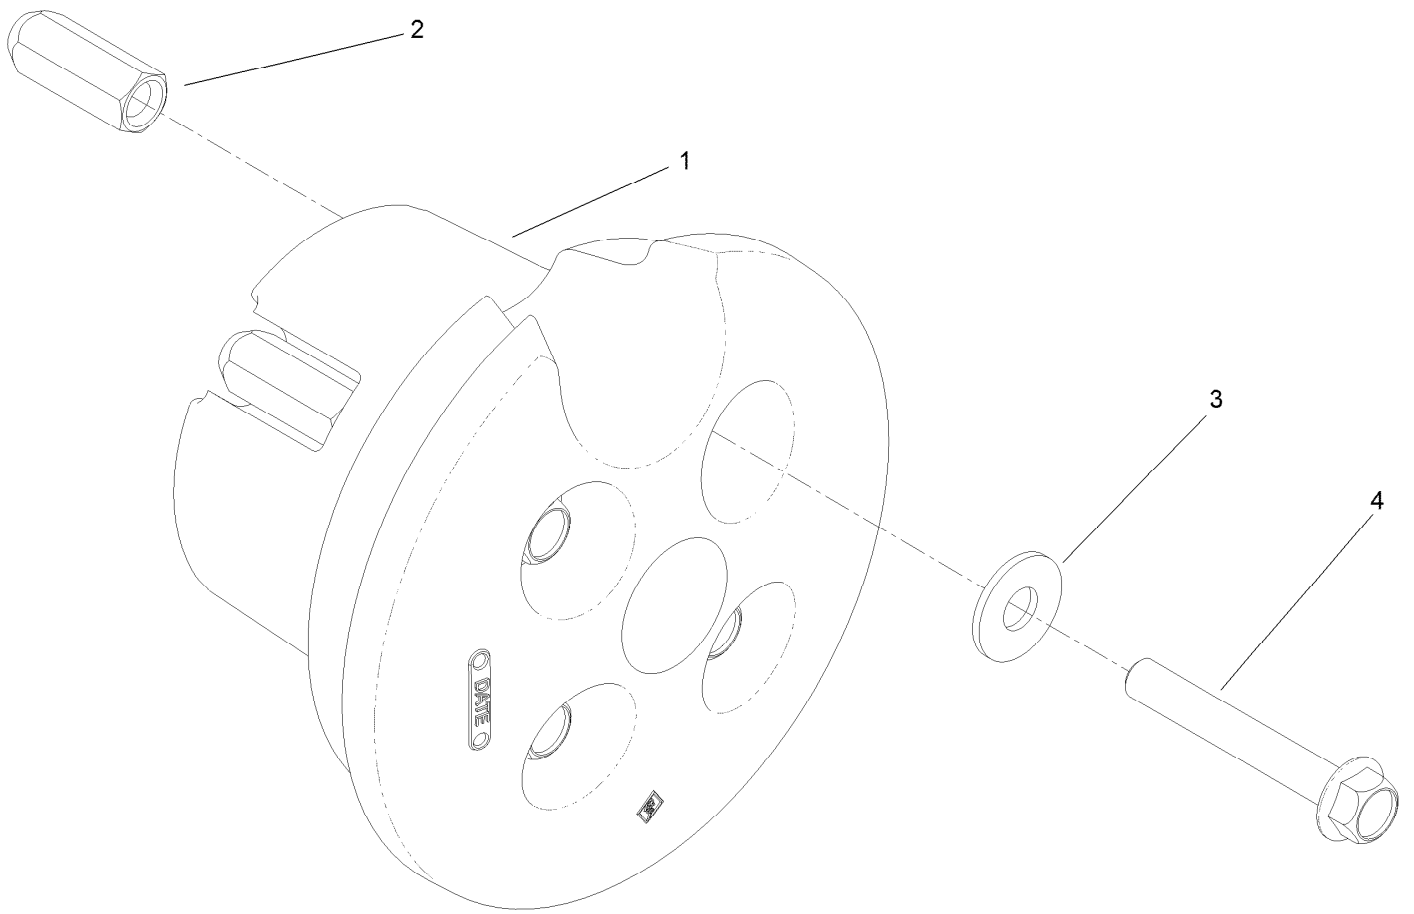

Count on it.

Parts Catalog

**Wheel Weight Kit
GrandStand® Multi Force Mower**

Model No. 133-5386

Wheel Weight Assembly No. 133-5386

<i>Ref.</i>	<i>Part Number</i>	<i>Qty.</i>	<i>Description</i>
1	136-1262	2	Weight-Wheel
2	94-2807	8	Adaptor-Nut, Wheel
3	3256-6	8	Washer-Flat
4	126-9303	8	Screw-HHF