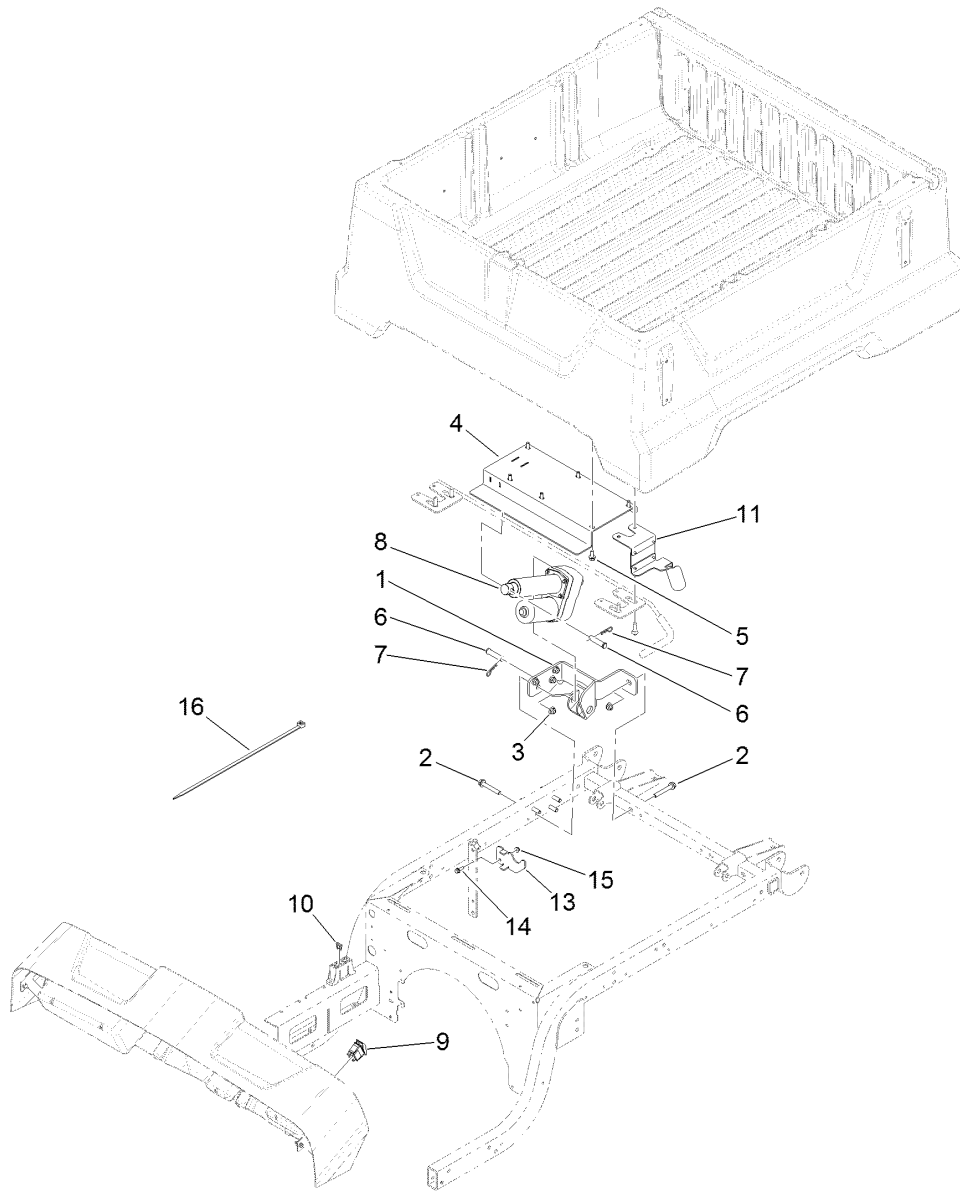

Count on it.

Parts Catalog

**48V Electric Lift Kit
Workman® GTX Utility Vehicle**

Model No. 07143—Serial No. 316000001 and Up

48V Electric Lift Kit Assembly

<i>Ref.</i>	<i>Part Number</i>	<i>Qty.</i>	<i>Description</i>
1	132-0845-03	1	Bracket-Lift
2	3234-39	5	Screw-HHF
3	104-8301	5	Nut-Flange, NI
4	132-8512-03	1	Mount-Lift
5	3234-5	6	Screw-HHF
6	283-5	2	Pin-Clevis
7	3290-467	2	Pin-Hair
8	132-8599	1	Actuator-Linear, 5 Inch (48V)
9	107-0748	1	Switch-Rocker
10	117-4725	1	Fuse-Blade, 15A
11	133-7114-03	1	Bracket-Latch
13	133-3093-03	1	Bracket-Stop, Actuator
14	3234-4	1	Screw-HHF
15	104-7201	1	Nut-Flange, NI
16	3290-379	1	Tie-Cable