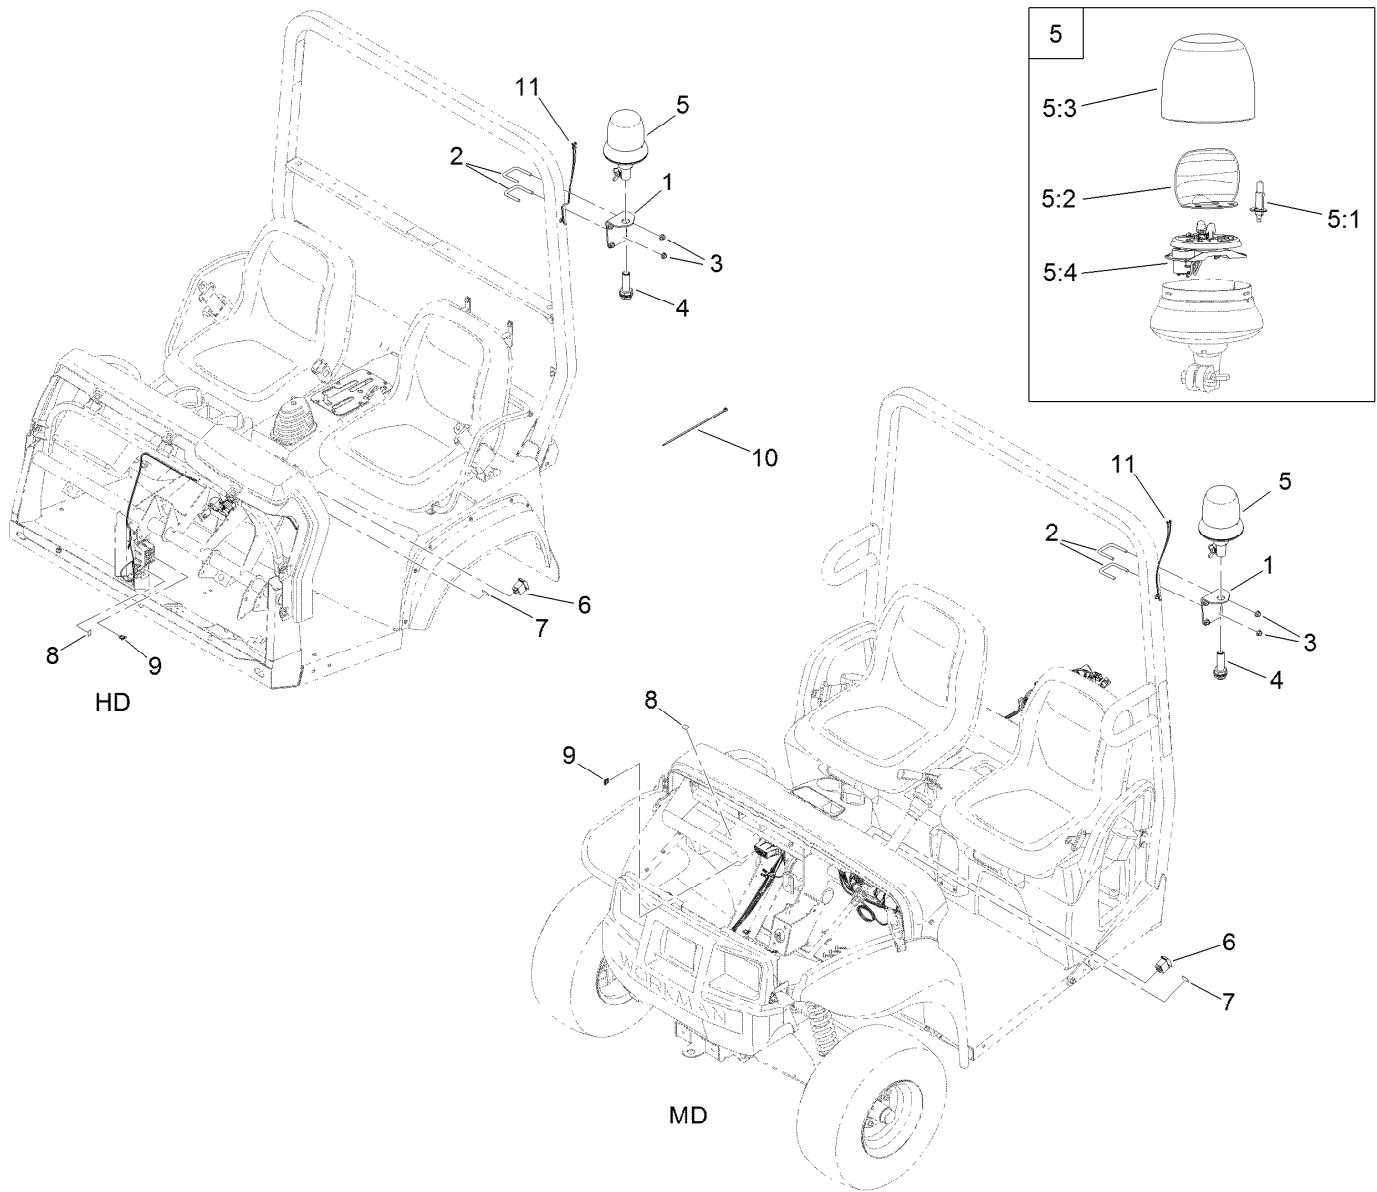

Count on it.

Parts Catalog

ROPS Beacon Kit

Workman® MD or HD Series Utility Vehicle

Model No. 133-0609

ROPS Beacon Assembly No. 133-0609

Ref.	Part Number	Qty.	Description
1	133-0608-03	1	Bracket-Mount, Beacon
2	130-6549	2	Bolt-U
3	104-8301	4	Nut-Flange, NI
4	119-8095	1	Socket-Beacon
5	119-8096	1	Beacon ASM
5:1	120-7553	1	Bulb
5:2	120-7554	1	Reflector
5:3	120-7555	1	Cover-Dome, Amber
5:4	120-7556	1	Motor-Beacon
6	100-8490	1	Switch-Rocker
7	120-0771	1	Decal-Beacon
8	121-1702	1	Decal-Beacon, Fuse
9	218-578	1	Fuse-Blade, 10 Amp
10	3290-379	8	Tie-Cable
11	122-0816	1	Harness-Wire