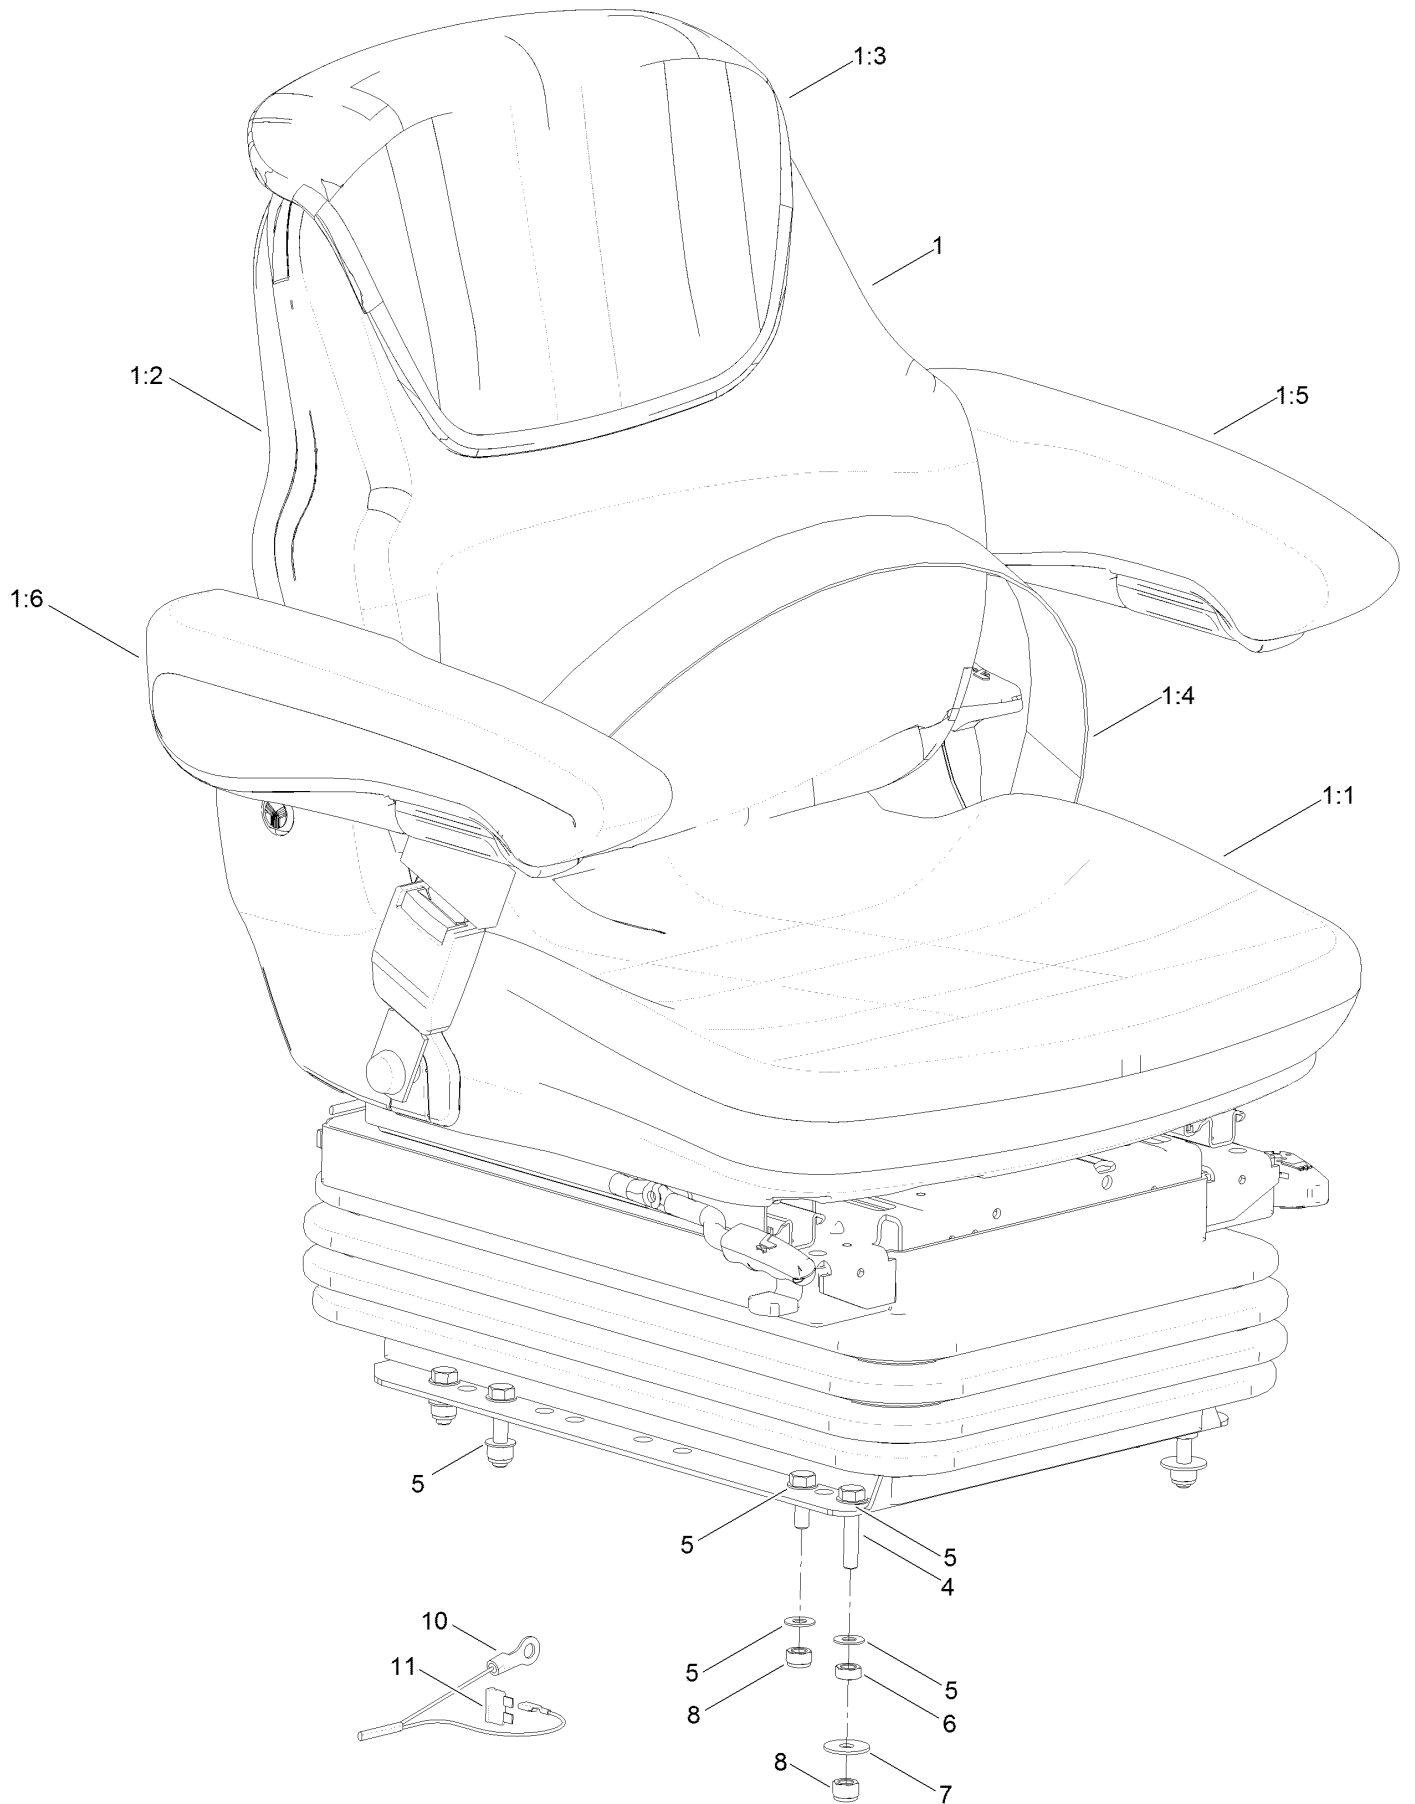

Count on it.

Parts Catalog

Deluxe PVC Seat Kit

**T4240, CT2240, LT-F3000, LT3340 or
Groundsmaster® 3400 Traction Unit**

Model No. 02865—Serial No. 316000001 and Up

Deluxe PVC Seat Kit Assembly

Deluxe PVC Seat Kit Assembly (continued)

<i>Ref.</i>	<i>Part Number</i>	<i>Qty.</i>	<i>Description</i>	<i>Ref.</i>	<i>Part Number</i>	<i>Qty.</i>	<i>Description</i>
1	111-5550	1	Seat Deluxe Pvc ASM	7	09270	2	Washer-Plain
1:1	111-5543	1	Cushion-Seat	8	09442	4	Nut
1:2	111-5544	1	Cushion-Backrest	10	111-1140	1	Power Lead - Deluxe Seat T4240
1:3	111-5545	1	Extension-Backrest	10	111-5537	1	Power Lead - Deluxe Seat Ct,Lt,Lt-F,Gm
1:4	111-4936	1	Retractable Seat Belt ASM	11	70-09-026	1	Fuse-10A
1:5	111-5540	1	Rest-Arm, LH	99	111-0916	1	Deluxe Seat Relay Kit ●
1:6	111-5541	1	Rest-Arm, RH	99	111-6165	1	2 Way Connector Kit (Recpt) ●
1:99	111-5542	1	Seat Switch Kit ●				
4	ZDH1H040U	4	Screw-Set, HH				
5	09475	10	Washer				
6	ZNH1H000U	4	Nut-Hex				