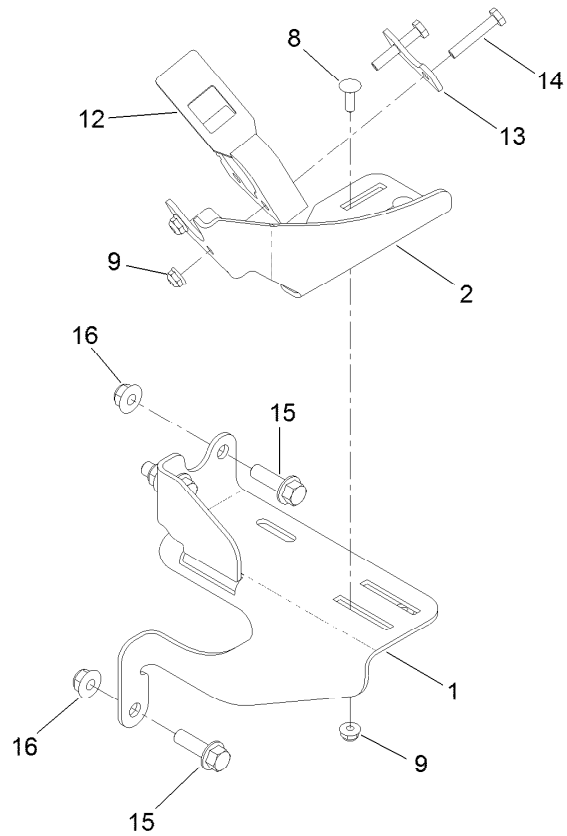

Count on it.

Parts Catalog

**Trimmer Rack
GrandStand® Mower**

Model No. 133-1441

Trimmer Rack Assembly No. 133-1441

Ref.	Part Number	Qty.	Description
1	137-6443-01	1	Bracket-Welded
2	137-6444-01	1	Bracket-Slot
3	137-6417-01	1	Brace-Mount
4	137-6418-01	1	Plate-Adjustment
5	138-1086	1	Hub-Pivot
6	3230-7	2	Bolt-CARR
7	104-8300	2	Nut-HF, NI
8	1-807512	4	Bolt-CARR
9	104-7201	8	Nut-HF

Ref.	Part Number	Qty.	Description
12	133-1898	1	Clamp-Quick Fist, Original
13	126-8058-03	1	Plate-Backer, Large
14	321-9	2	Screw-HH
15	3234-24	3	Screw-HHF
16	104-8301	3	Nut-HF, NI
17	133-1899	1	Clamp-Quick Fist, Mini
18	126-8060-03	1	Plate-Backer, Small
20	127-8639	2	Screw-HHF