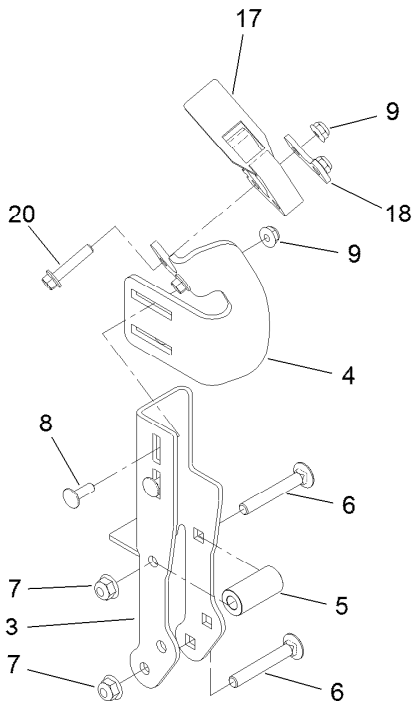

Count on it.

Parts Catalog

**Trimmer Rack
GrandStand® Mower**

Model No. 133-1441

Trimmer Rack Assembly No. 133-1441

Ref.	Part Number	Qty.	Description
1	137-6443-01	1	Bracket-Welded
2	137-6444-01	1	Bracket-Slot
3	137-6417-01	1	Brace-Mount
4	137-6418-01	1	Plate-Adjustment
5	138-1086	1	Hub-Pivot
6	3230-7	2	Bolt-CARR
7	104-8300	2	Nut-HF, NI
8	1-807512	4	Bolt-CARR
9	104-7201	8	Nut-HF

Ref.	Part Number	Qty.	Description
12	133-1898	1	Clamp-Quick Fist, Original
13	126-8058-03	1	Plate-Backer, Large
14	321-9	2	Screw-HH
15	3234-24	3	Screw-HHF
16	104-8301	3	Nut-HF, NI
17	133-1899	1	Clamp-Quick Fist, Mini
18	126-8060-03	1	Plate-Backer, Small
20	127-8639	2	Screw-HHF