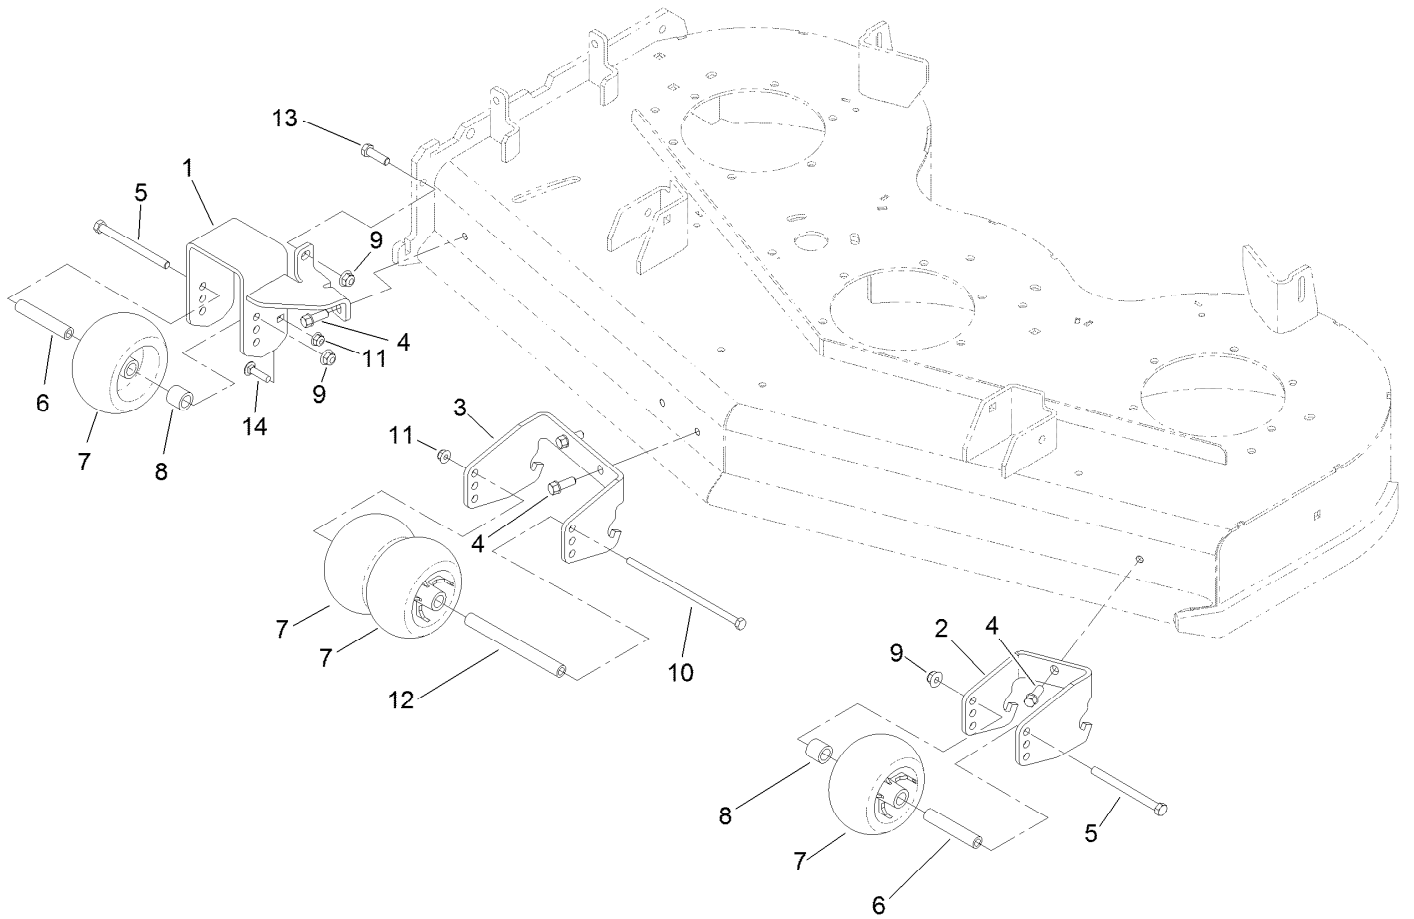

**Count on it.**

**Parts Catalog**

**Anti-Scalp Kit  
GrandStand® Mower**

Model No. 133-1440

## Anti-Scalp Assembly No. 133-1440

Ref.	Part Number	Qty.	Description
1	131-1137-01	1	Bracket-Wheel
2	114-5204-01	1	Bracket-Wheel, LH
3	114-5208-01	1	Bracket-Wheel, Center
4	92-1624	4	Screw-HWH
5	323-23	2	Screw-HH
6	98-7912	2	Tube-Spanner
7	1-603299	4	Roller-Scalp, Anti
8	104-0892	2	Spacer-Axle, Rear
9	104-8301	3	Nut-Flange, NI
10	322-50	1	Screw-HH
11	104-8300	2	Nut-Flange, NI
12	98-5967	1	Spacer-Wheel
13	323-7	1	Screw-HH
14	3230-3	1	Screw-CARR