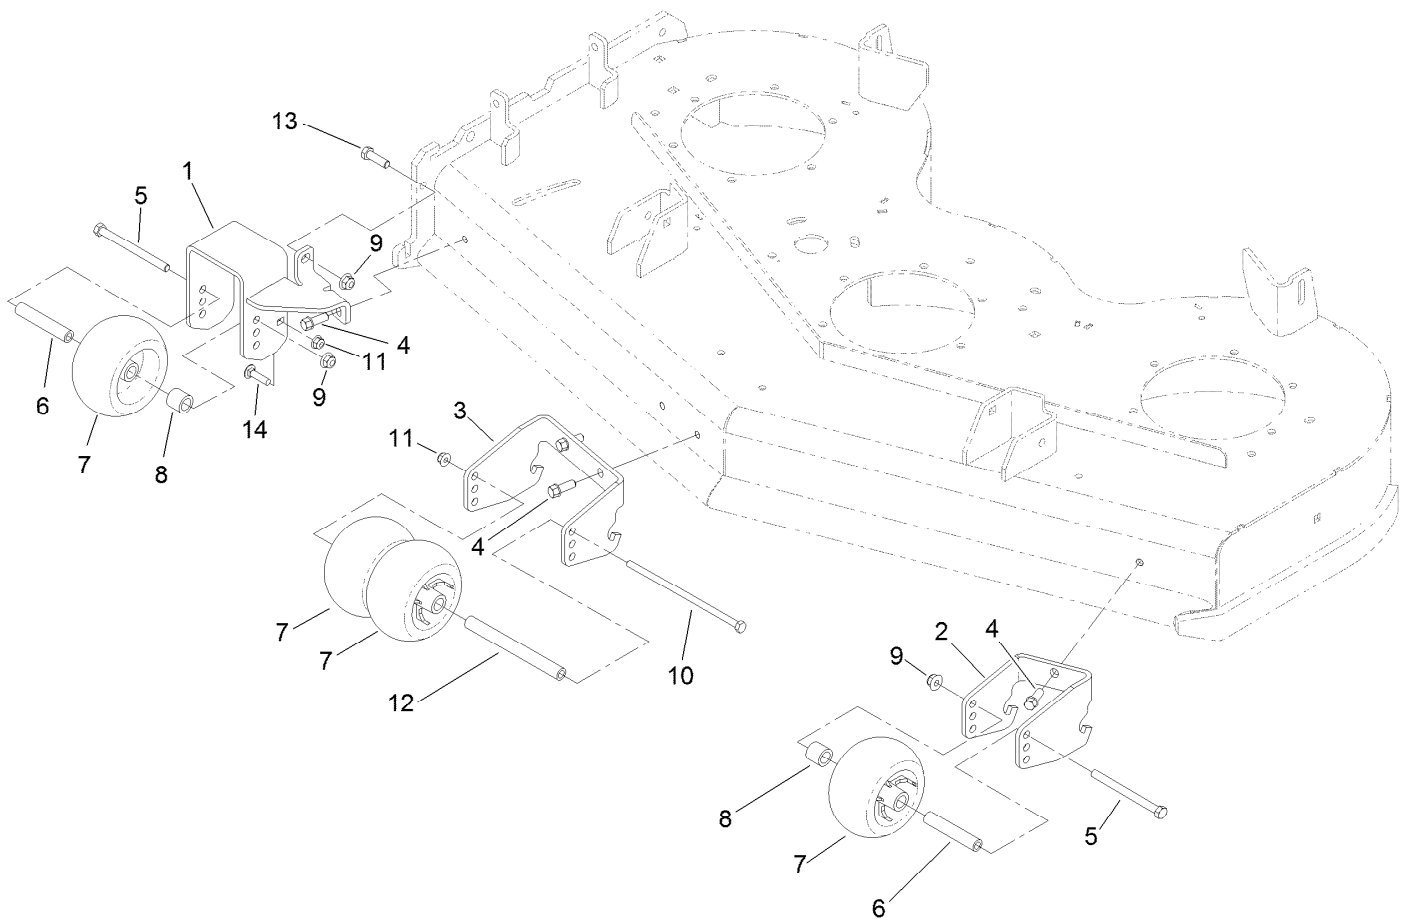

**Count on it.**

**Parts Catalog**

**Anti-Scalp Kit  
GrandStand® Mower**

Model No. 133-1440

## Anti-Scalp Assembly No. 133-1440

Ref.	Part Number	Qty.	Description
1	131-1137-01	1	Bracket-Wheel
2	114-5204-01	1	Bracket-Wheel, LH
3	114-5208-01	1	Bracket-Wheel, Center
4	92-1624	4	Screw-HWH
5	323-23	2	Screw-HH
6	98-7912	2	Tube-Spanner
7	1-603299	4	Roller-Scalp, Anti
8	104-0892	2	Spacer-Axle, Rear
9	104-8301	3	Nut-Flange, NI
10	322-50	1	Screw-HH
11	104-8300	2	Nut-Flange, NI
12	98-5967	1	Spacer-Wheel
13	323-7	1	Screw-HH
14	3230-3	1	Screw-CARR