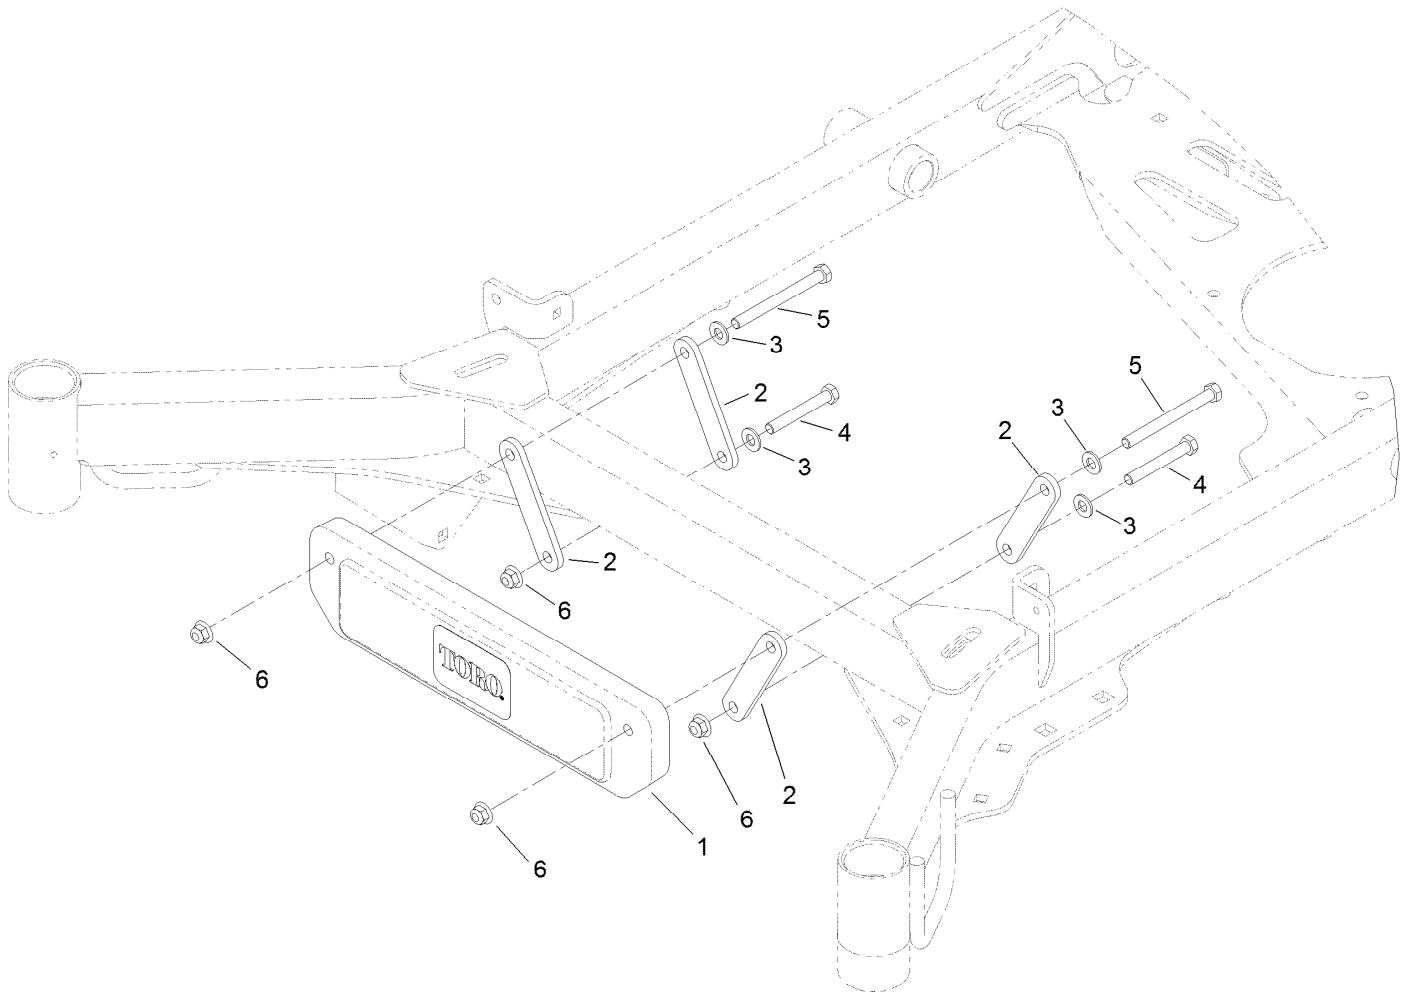

**Count on it.**

**Parts Catalog**

**Weight Kit  
GrandStand® Mower**

Model No. 133-1428

## Weight Assembly No. 133-1428

<i>Ref.</i>	<i>Part Number</i>	<i>Qty.</i>	<i>Description</i>
1	112-7059-01	1	Weight-Cast
2	133-1425-01	4	Spacer-Weight
3	3256-24	4	Washer-Flat
4	323-13	2	Screw-HH
5	323-16	2	Screw-HH (3/8 X 16 X 4 In)
5	323-39	2	Screw-HH (3/8 X 16 X 5 In)
5	323-58	2	Bolt-TAP, HH (3/8 X 16 X 6 In)
6	104-8301	4	Nut-Flange, NI