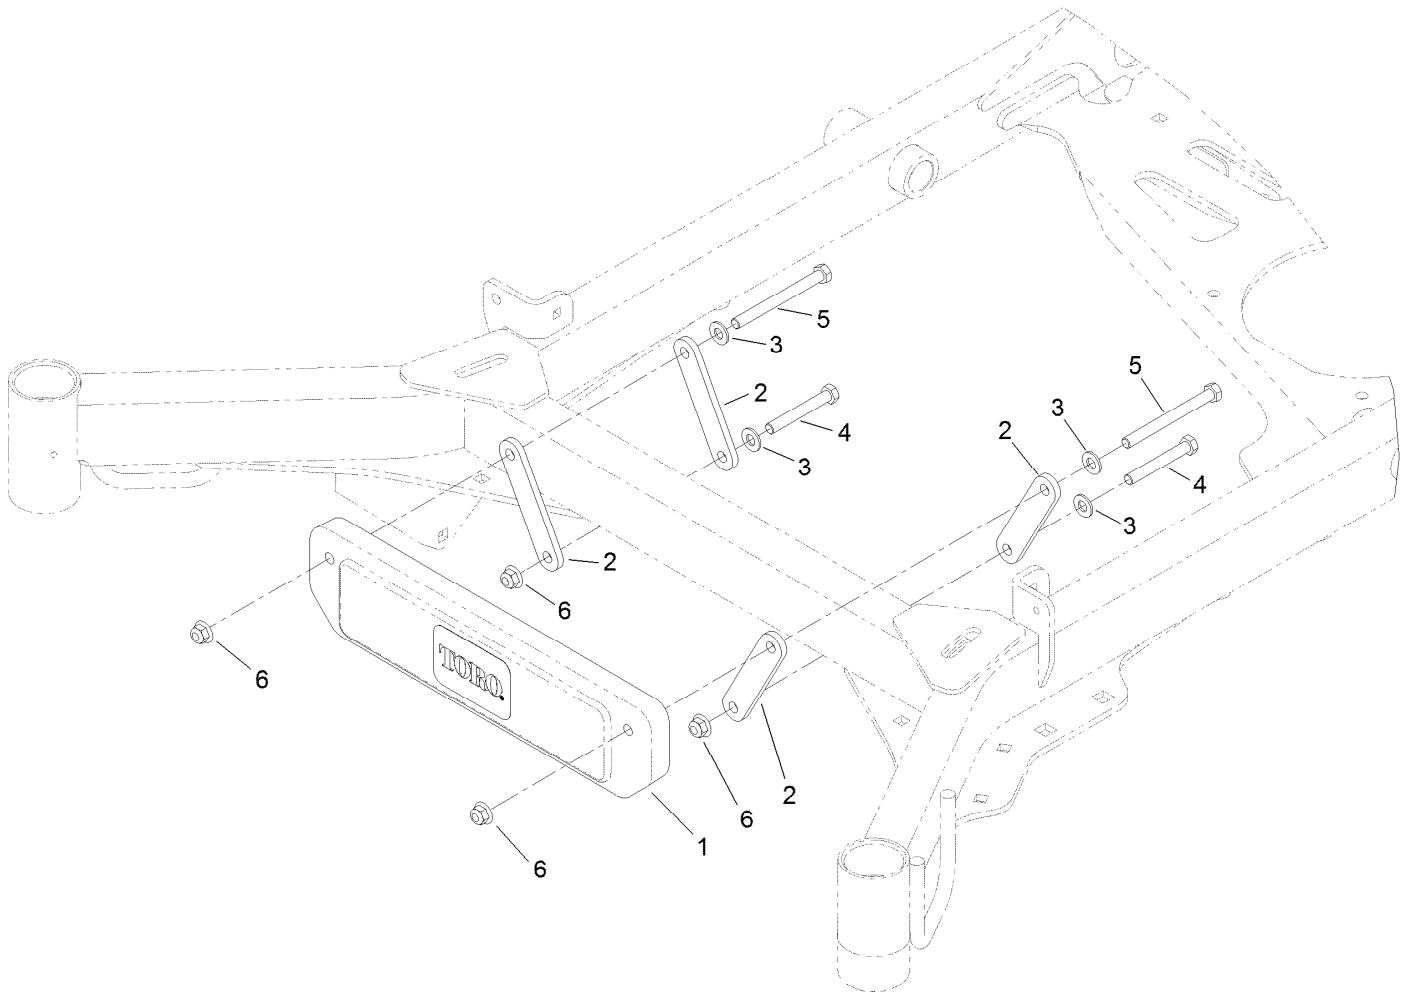

Count on it.

Parts Catalog

**Weight Kit
GrandStand® Mower**

Model No. 133-1428

Weight Assembly No. 133-1428

<i>Ref.</i>	<i>Part Number</i>	<i>Qty.</i>	<i>Description</i>
1	112-7059-01	1	Weight-Cast
2	133-1425-01	4	Spacer-Weight
3	3256-24	4	Washer-Flat
4	323-13	2	Screw-HH
5	323-16	2	Screw-HH (3/8 X 16 X 4 In)
5	323-39	2	Screw-HH (3/8 X 16 X 5 In)
5	323-58	2	Bolt-TAP, HH (3/8 X 16 X 6 In)
6	104-8301	4	Nut-Flange, NI