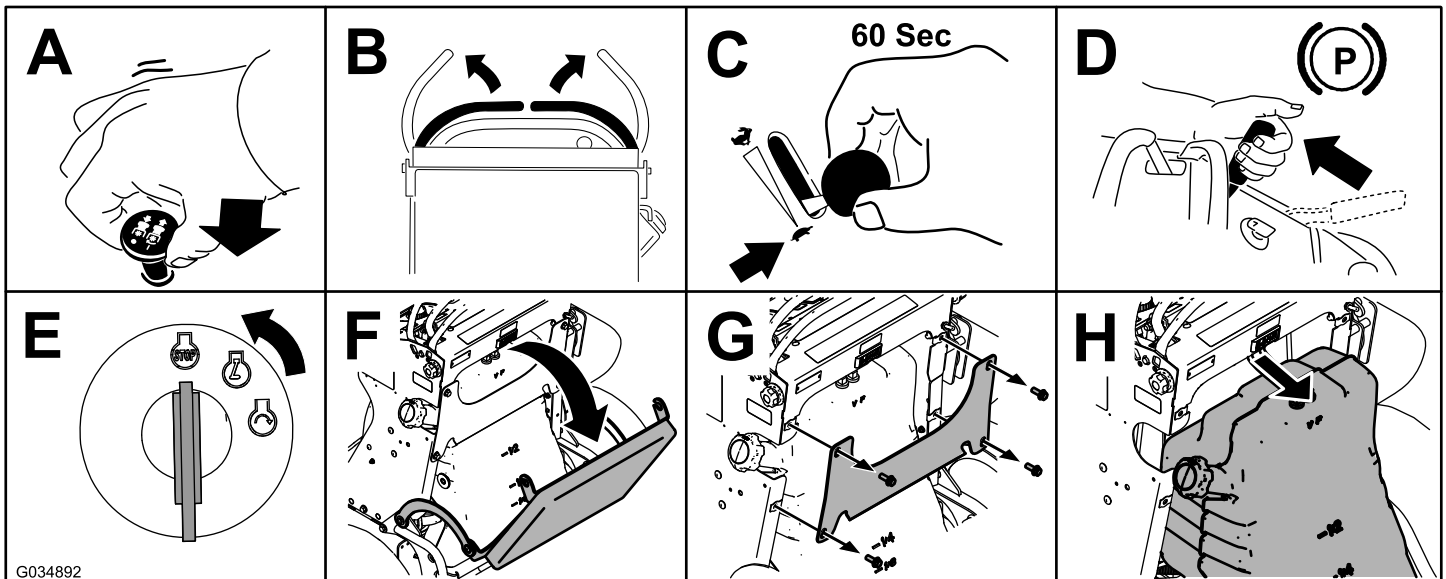

Trash Bag Kit
GrandStand® Mower
Model No. 133-1435

Installation Instructions

▲ WARNING

CALIFORNIA
Proposition 65 Warning

This product contains a chemical or chemicals known to the State of California to cause cancer, birth defects, or reproductive harm.

Preparing the Machine

G034892