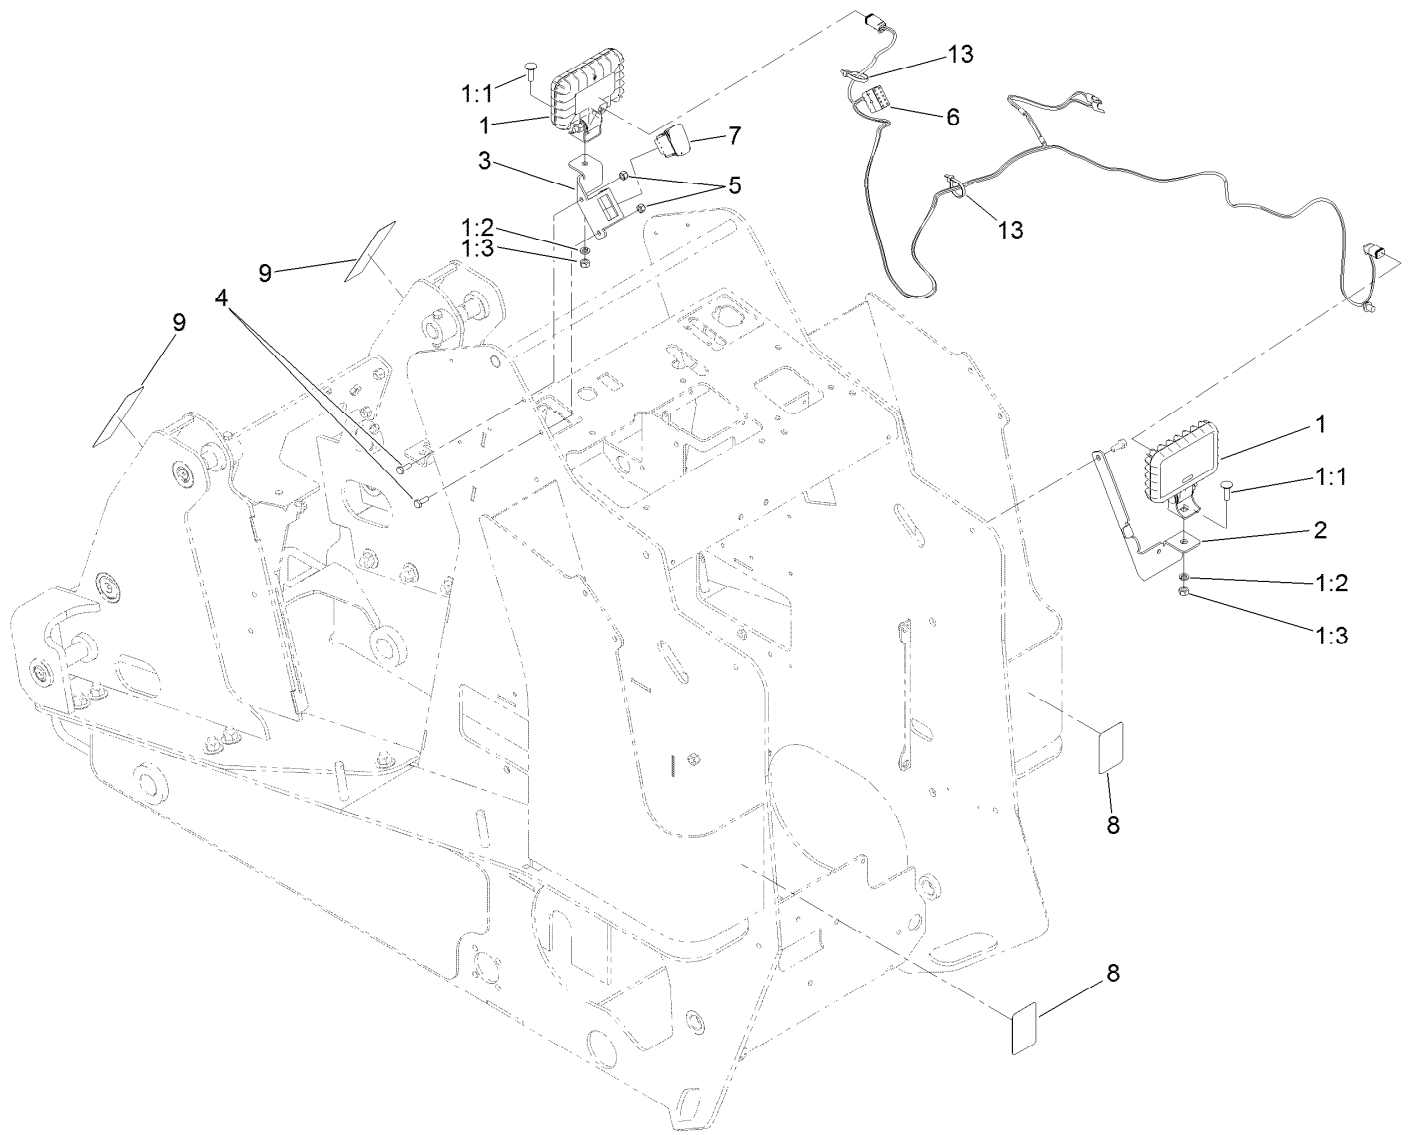

Count on it.

Parts Catalog

Light Kit
TX 1000 Compact Tool Carrier
Model No. 131-9247

Light Assembly No. 131-9247

Ref.	Part Number	Qty.	Description
1	122-0371	2	Light-Work, Led
1:1	3230-28	1	Screw-CARR
1:2	3253-33	1	Washer-Lock
1:3	3217-6	1	Nut-Hex
2	131-9243-03	1	Bracket-Light, LH
3	131-9245-03	1	Bracket-Light, RH
4	321-4	2	Screw-HH
5	3296-42	2	Nut-Lock, NI
6	133-0249	1	Harness-Wire
7	112-9421	1	Switch
8	100-4627	2	Reflector
9	131-9290	2	Tape-Reflective
13	3290-379	2	Tie-Cable