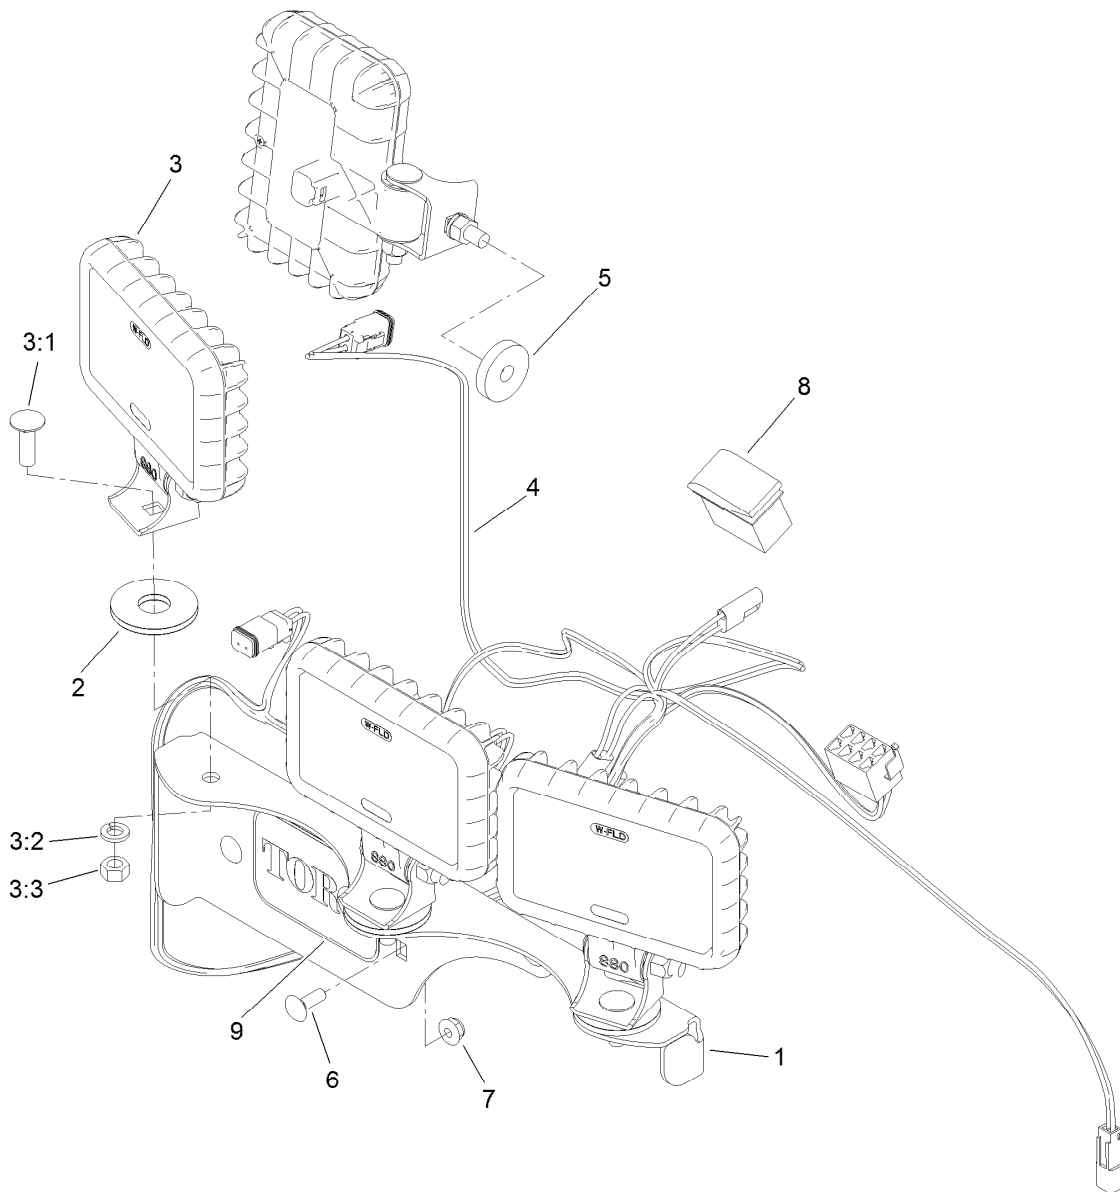

Count on it.

Parts Catalog

**Light Kit
GrandStand® Mower**

Model No. 133-1437

Light Kit Assembly No. 133-1437

<i>Ref.</i>	<i>Part Number</i>	<i>Qty.</i>	<i>Description</i>
1	132-7599-01	1	Bracket
2	114-0463	3	Washer-Friction, Composite
3	122-0371	4	Light-Work, Led
3:1	3230-28	1	Screw-CARR
3:2	3253-33	1	Washer-Lock
3:3	3217-6	1	Nut-Hex
4	133-1427	1	Harness-Wire
5	109989	1	Spacer-Nylon
6	3229-1	2	Bolt-CARR
7	104-7201	2	Nut-Flange, NI
8	100-8469	1	Switch-Rocker
9	70-2200	1	Decal