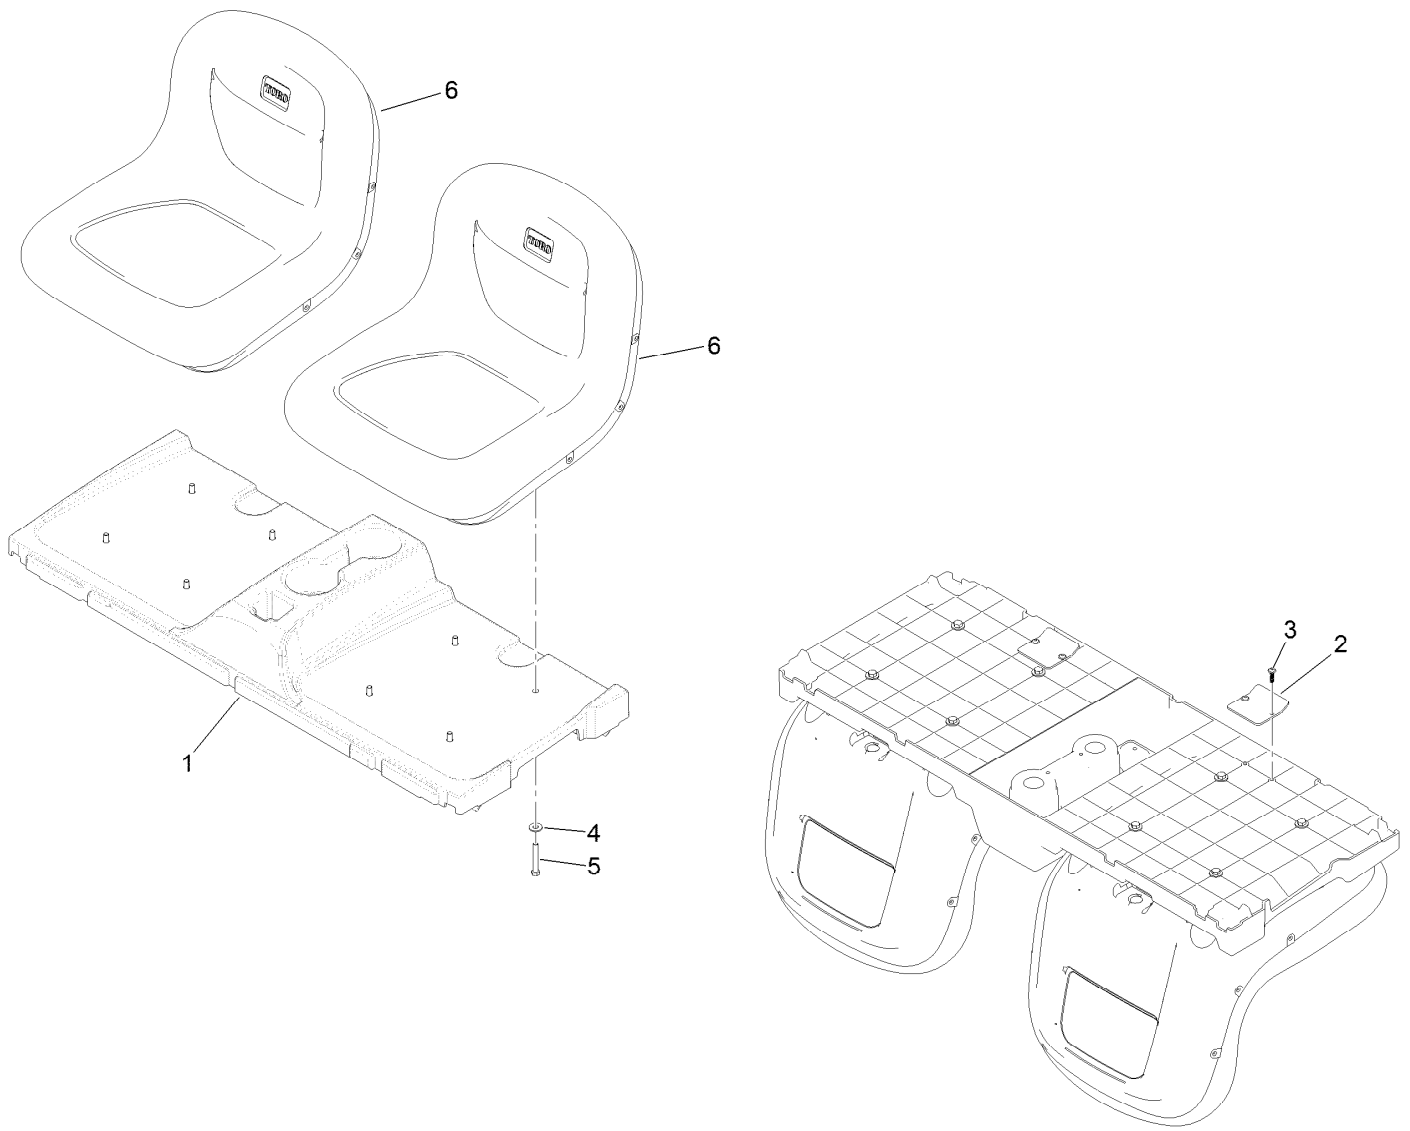

**Count on it.**

**Parts Catalog**

**Bucket Seat Base Kit**

**Workman® GTX Series Utility Vehicles**

Model No. 07134

## Bucket Seat Base Assembly

Ref.	Part Number	Qty.	Description
1	127-7839	1	Base-Mount, Seat
2	131-8404	2	Bracket-Retainer
3	120-2349	4	Screw
4	3256-3	8	Washer-Flat
5	322-11	8	Screw-HH
6	119-8828	2	Seat-15 Inch