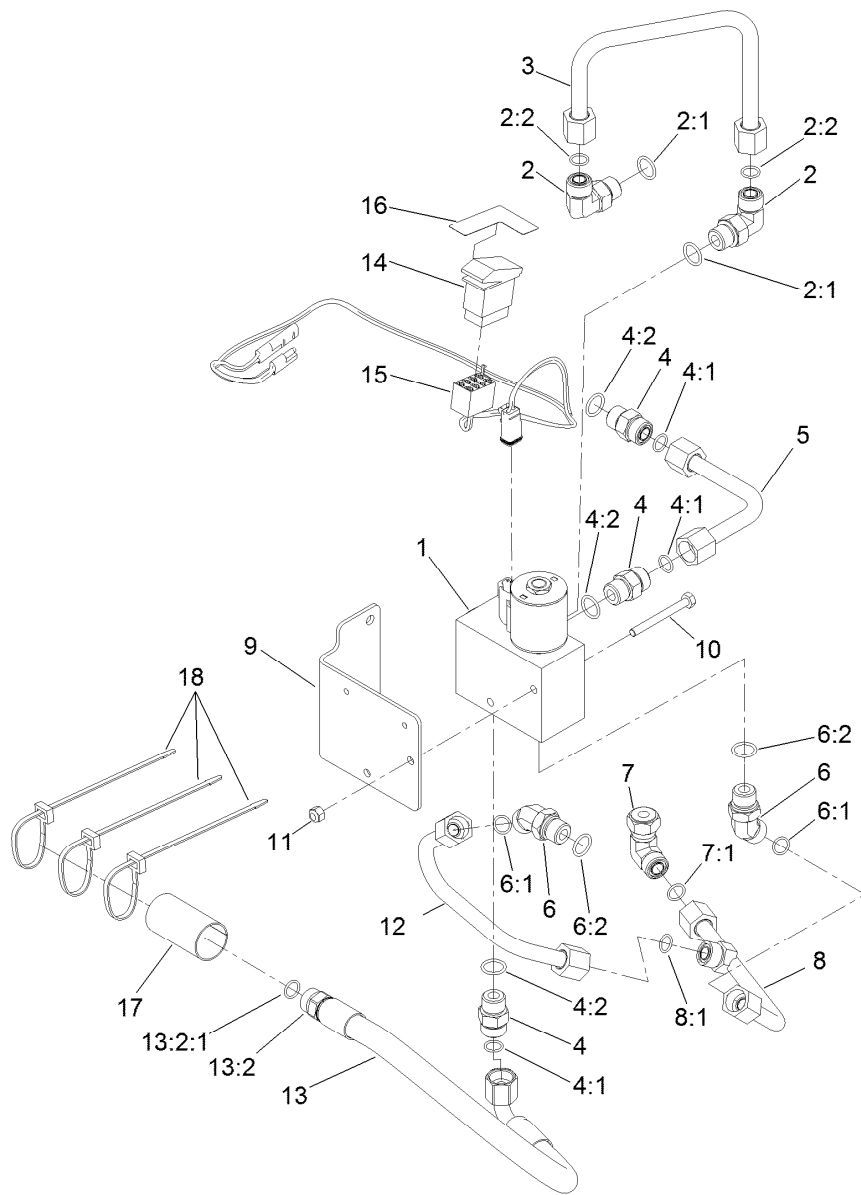

Count on it.

Parts Catalog

**Low Flow Auxiliary Kit
TX 1000 Compact Utility Loader**

Model No. 23134

Low Flow Assembly

Ref.	Part Number	Qty.	Description	Ref.	Part Number	Qty.	Description
1	133-0225	1	Valve-Flow, Low	8	132-6061	1	HYD Tube ASM
2	340-98	2	Fitting-HYD, 90 DEG	8:1	237-30	1	O-Ring
2:1	237-79	1	O-Ring	9	132-6064-03	1	Bracket
2:2	237-30	1	O-Ring	10	321-15	2	Screw-HH
3	132-6056	1	Tube-HYD	11	3296-42	2	Nut-Lock, NI
4	340-4	3	Fitting-HYD, Straight	12	132-6057	1	Tube-HYD
4:1	237-30	1	O-Ring	13	132-6065	1	HYD Hose ASM
4:2	237-79	1	O-Ring	13:2		1	Fitting-Straight ●
5	132-6058	1	Tube-HYD	13:2:1	237-30	1	O-Ring
6	340-101	2	Fitting-HYD, 45 DEG	14	95-8999	1	Switch
6:1	237-30	1	O-Ring	15	131-9246	1	Harness-Wire, Low Flow
6:2	237-79	1	O-Ring	16	132-8602	1	Decal- Low Flow
7	94-6031	1	Fitting-HYD	17	AU112950	1	Protector-Hose, 4 Inch
7:1	237-30	1	O-Ring	18	3290-378	3	Tie-Cable

● Not serviced separately

Low Flow Valve Assembly No. 133-0225

<i>Ref.</i>	<i>Part Number</i>	<i>Qty.</i>	<i>Description</i>
2	110-8881	1	Valve-Check
2:1	105-9159	1	Seal Kit ●
3	120-0913	1	Valve-Solenoid
3:1	136-1492	1	Seal Kit
4	115-3021	1	Coil-12V
5	119-7143	1	Coil Nut, Tall