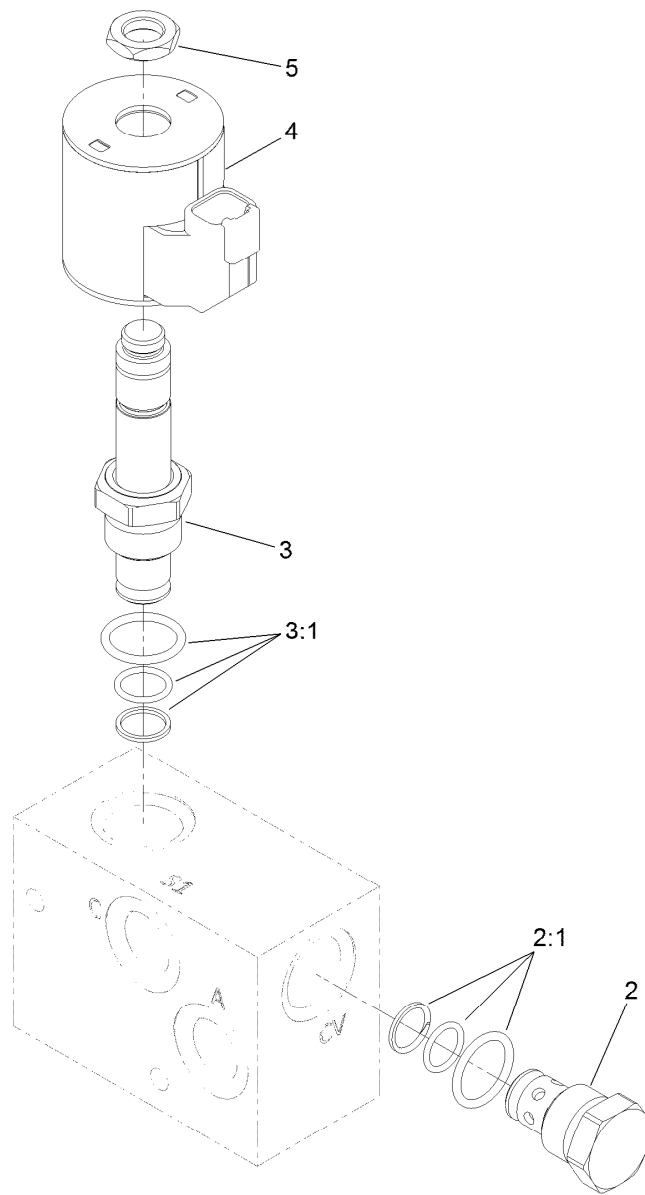

Count on it.

Parts Catalog

**Low Flow Auxiliary Kit
TX 1000 Compact Utility Loader**

Model No. 23134

Low Flow Assembly

Ref.	Part Number	Qty.	Description	Ref.	Part Number	Qty.	Description
1	133-0225	1	Valve-Flow, Low	8	132-6061	1	HYD Tube ASM
2	340-98	2	Fitting-HYD, 90 DEG	8:1	237-30	1	O-Ring
2:1	237-79	1	O-Ring	9	132-6064-03	1	Bracket
2:2	237-30	1	O-Ring	10	321-15	2	Screw-HH
3	132-6056	1	Tube-HYD	11	3296-42	2	Nut-Lock, NI
4	340-4	3	Fitting-HYD, Straight	12	132-6057	1	Tube-HYD
4:1	237-30	1	O-Ring	13	132-6065	1	HYD Hose ASM
4:2	237-79	1	O-Ring	13:2		1	Fitting-Straight ●
5	132-6058	1	Tube-HYD	13:2:1	237-30	1	O-Ring
6	340-101	2	Fitting-HYD, 45 DEG	14	95-8999	1	Switch
6:1	237-30	1	O-Ring	15	131-9246	1	Harness-Wire, Low Flow
6:2	237-79	1	O-Ring	16	132-8602	1	Decal- Low Flow
7	94-6031	1	Fitting-HYD	17	AU112950	1	Protector-Hose, 4 Inch
7:1	237-30	1	O-Ring	18	3290-378	3	Tie-Cable

● Not serviced separately

Low Flow Valve Assembly No. 133-0225

<i>Ref.</i>	<i>Part Number</i>	<i>Qty.</i>	<i>Description</i>
2	110-8881	1	Valve-Check
2:1	105-9159	1	Seal Kit ●
3	120-0913	1	Valve-Solenoid
3:1	136-1492	1	Seal Kit
4	115-3021	1	Coil-12V
5	119-7143	1	Coil Nut, Tall