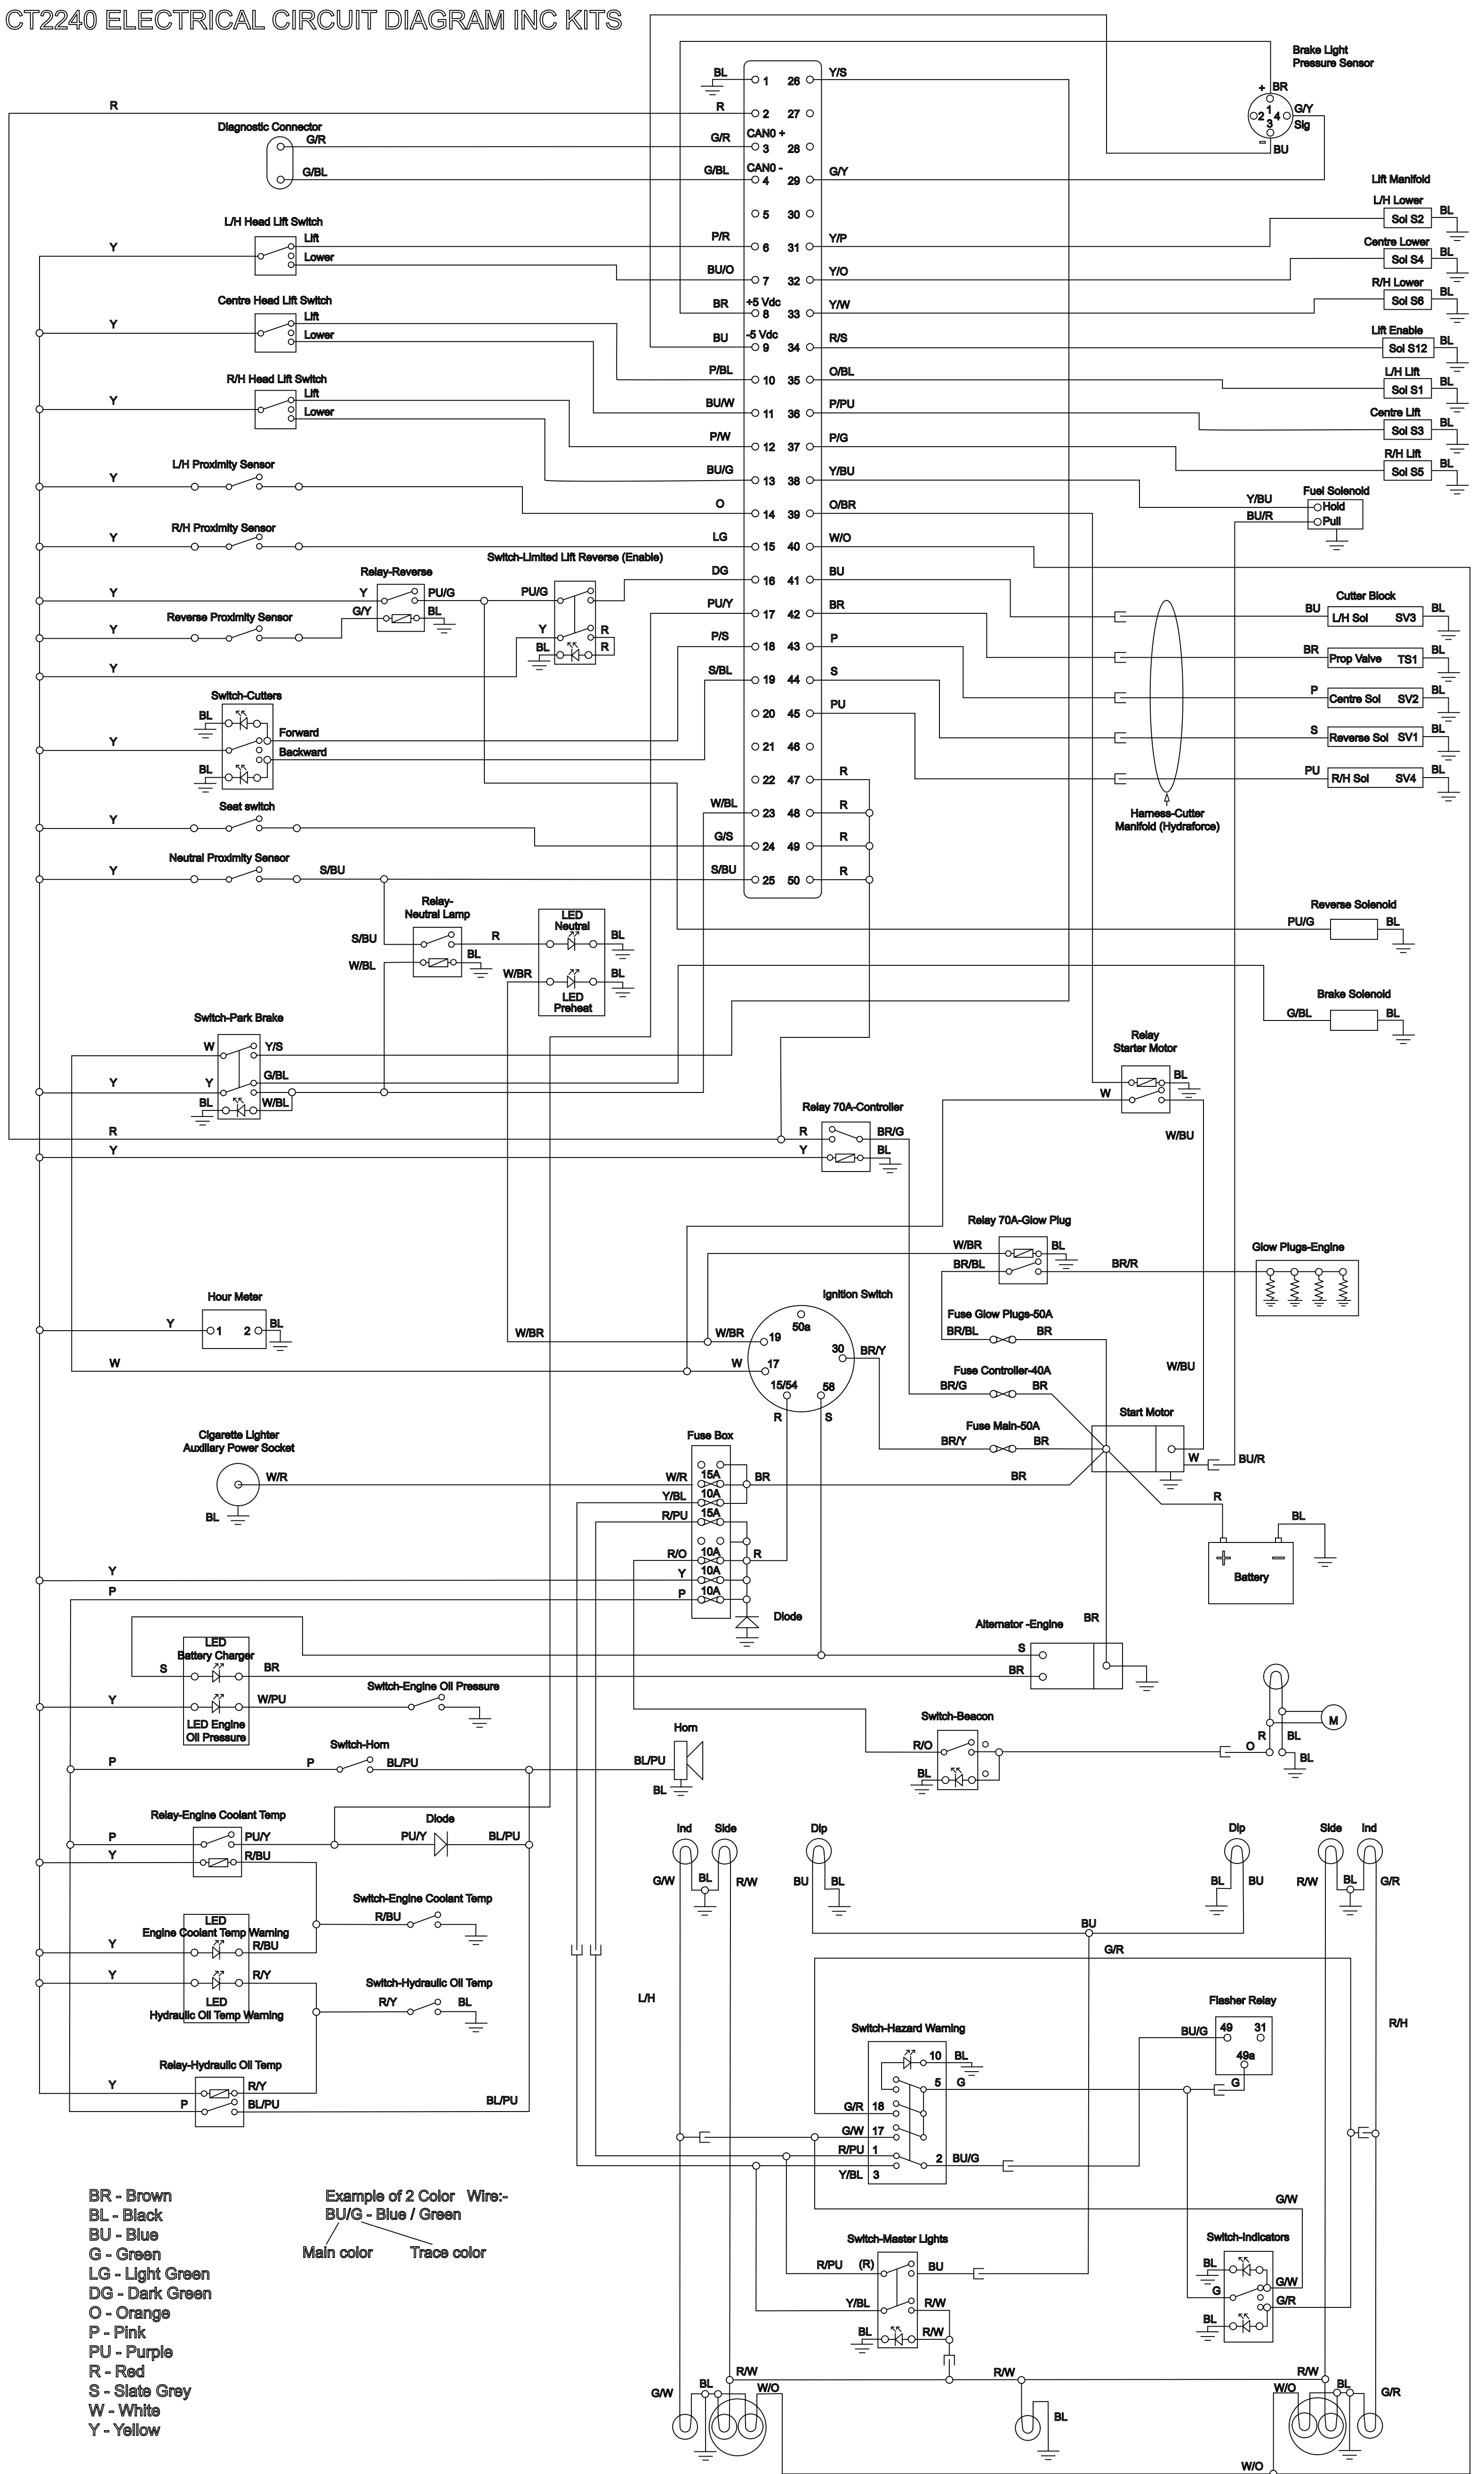

CT2240 Compact Triple 4-Wheel Drive Turf Mower

Model No. 30654—Serial No. 31600001 and Up

Electrical Schematic

Model No. 30654
111-9556 Rev A
1 of 1

CT2240 ELECTRICAL CIRCUIT DIAGRAM INC KITS

ALL DIMENSIONS IN METRIC