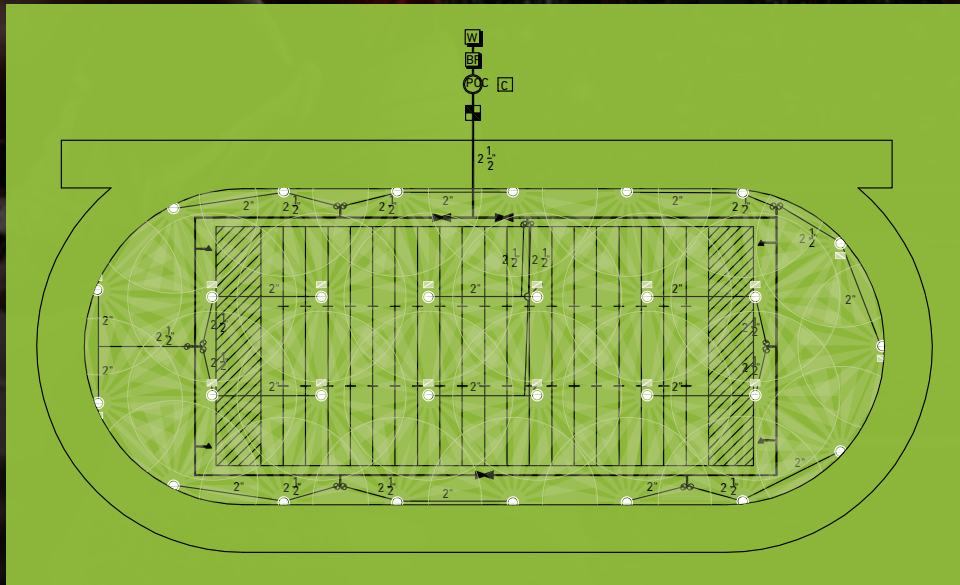

T7

Casting range:
39-75 ft

640

Casting range:
47-67 ft

TS90

Casting range:
53-95 ft

HORSE RACETRACKS

Backing Toro Products: A Surefire Bet