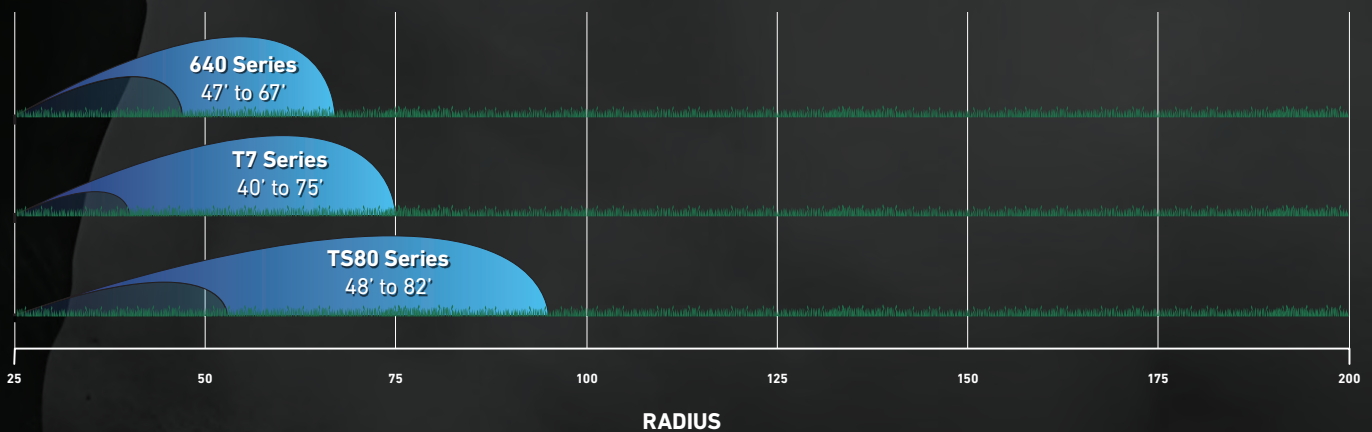

TS80 Series

Provides the ultimate flexibility to meet the precise application needs of any large turf environment with a radius of up to 82 feet and a flow rate range to 45 GPM.

DID YOU KNOW? With a radius capability of 177 feet, one TS170 Series sprinkler is capable of covering the entire width of a traditional football field. Only six TS170 sprinklers are needed to cool and wash down an entire field.