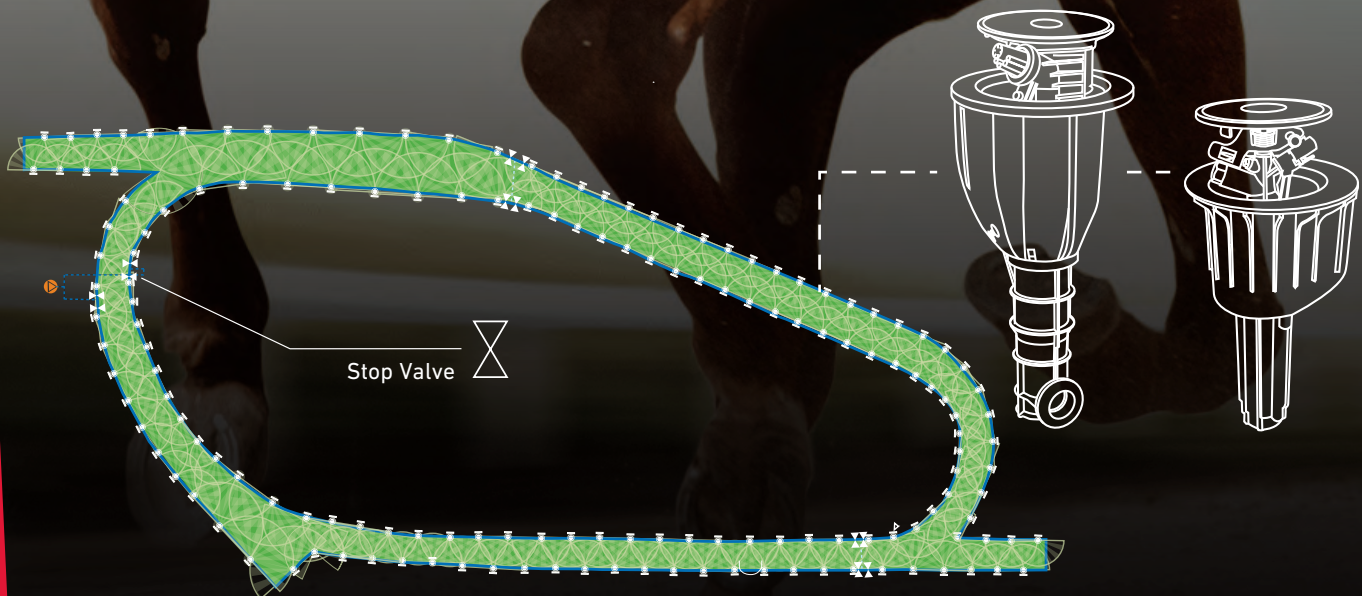

Dust-free with a lush green color – plus consistent, optimal track conditions.

Consistent, optimal track condition is of course essential in horse racing. Toro has the right solution for achieving this, regardless of whether the surface of the track is made from plastic granules, sand or turf. The combination of 3 different types of irrigation technology ensures the perfect system for all eventualities. There is therefore no need for any additional cumbersome mobile linear irrigation systems.