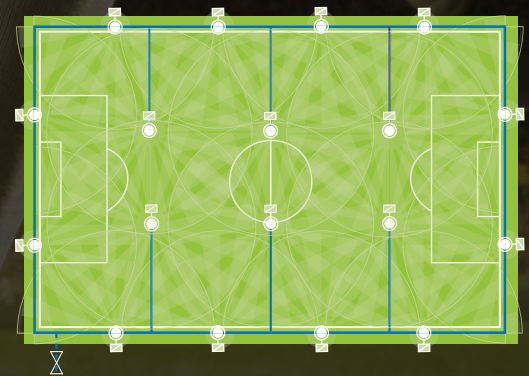

12 + 6 system

The flexible system can be easily expanded in order to overcome any issues and requirements. The best formations involve, for example, up to 12 sprinklers on the perimeter and 6 on the field itself. For sufficient amounts of water within a very short space of time, e.g. during halftime.