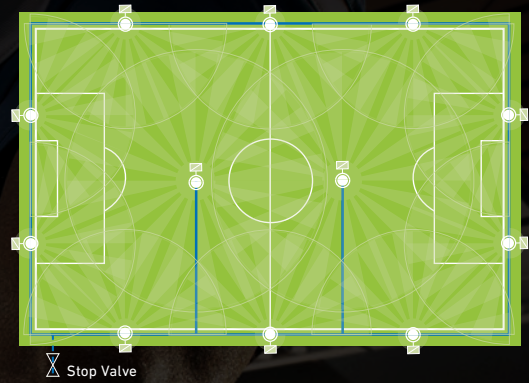

SOCCER FIELDS

The Leader in the German National League

Toro professional irrigation systems have been installed at 13 German Bundesliga soccer stadiums.

TS170
Radius
111-177 ft

TS120
Radius
62-125 ft

TS80
Radius
48-82 ft

RollcarT
Radius
52-64 ft

10 + 2 System

The popular standard is the 10 + 2 system. In this formation, 10 TS120 sprinklers are distributed around the perimeter of the pitch or field while two pop-up TS120 sprinklers work their magic from the midfield area.