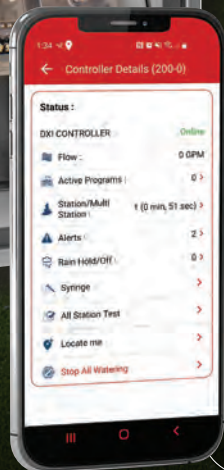

ZipET™

- Automatically sends weather information every 24-hours to each controller based local zip code. The controller intelligently modifies scheduled station runtimes by replacing just enough water to maintain plant health
- Mobile friendly website for Smart Phone and Tablet

Smart Alerts™

- Sent by text or email for all field alarms generated when a “fault” occurs; text messages are sent to cell phone and email address
- Automatic initiation of “rain shutdown” to each controller if iCentral determines that precipitation in a designated area necessitates a shutdown. (Requires Rain Sensor that can be shared to any number of controllers in an iCentral account.)
- Manually turn on/off any station or program
- Optional flow sensors detect flow violations and when appropriate, shuts off station(s). Subsequent programming automatically progresses and alert messages are sent for each affected station

DXI™ CENTRAL CONTROL SYSTEM

Two Powerful Software Packages. One Advanced Controller Platform.

Looking for a variety of adaptable watering options? DXi™ delivers with a comprehensive selection. In addition, DXi satellites allow for precision control and water management add-ons, such as the ability to manage multiple flow sensors and master valve pumps. They also support Toro flow and moisture decoders.

Cloud-Based Control with the ProMax™ Connect App.

Activate single or multiple stations, monitor real-time flow rates, create and activate a one-time program “syringe,” and much more with the ProMax™ Connect app.* This free, cloud-based remote maintenance tool also allows you to manage rain holds, alerts and all-station tests, in addition to viewing local weather information at each satellite.