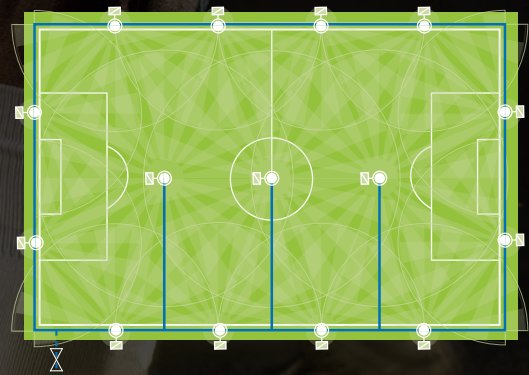

12 + 3 system

The advantage of the 12 + 3 system and upwards is the fact that a larger amount of water can be delivered in an even shorter amount of time.