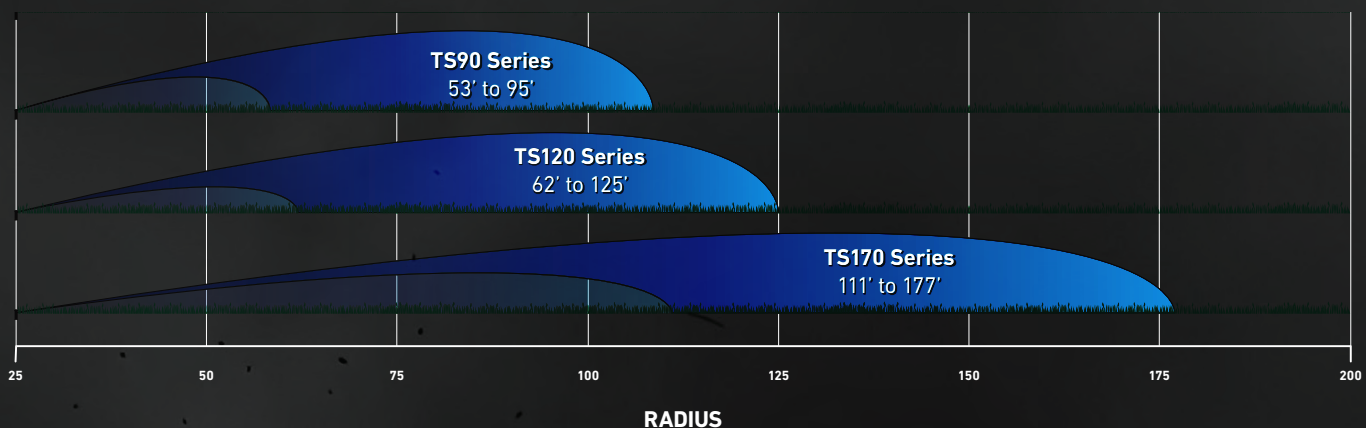

According to a study conducted by Penn State's Center for Sports Surface Research, irrigating Synthetic Turf can reduce the surface temperature by as much as 20°F. Surface temperatures as high as 160°F have been recorded.**

*Source: Synthetic Turf Council. (www.syntheticurfCouncil.org)

**Source: Penn State's Center for Sports Surface Research. June 2015. The Effect of Irrigation on Synthetic Turf Characteristics: Surface Temperature, Soccer Ball Roll, and Traction – Progress Report.