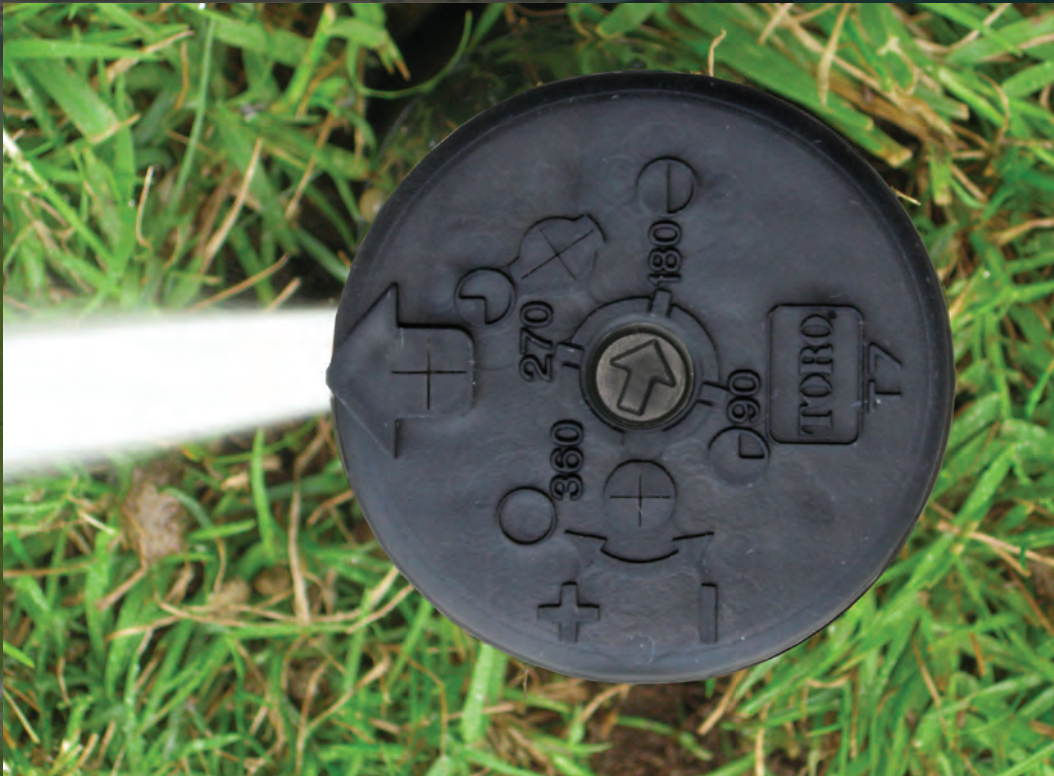

*Scan for more information
and additional Sports Fields
and Grounds products.*

Top Arc Indication

Arc setting indicator on top of the rotor allows for easy wet or dry adjustments from 45°-360°.

High Efficiency Nozzles