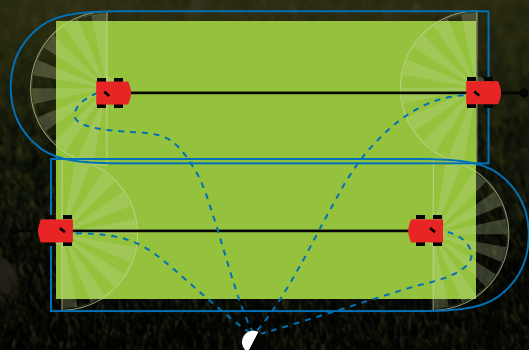

RollcarT

The super-flexible solution without any fixed installation. The RollcarT, which can be on-hand wherever it is needed, is the ideal solution for any situation where a fixed installation would not be cost-effective. It is a great, economical alternative for small clubs or for training grounds.